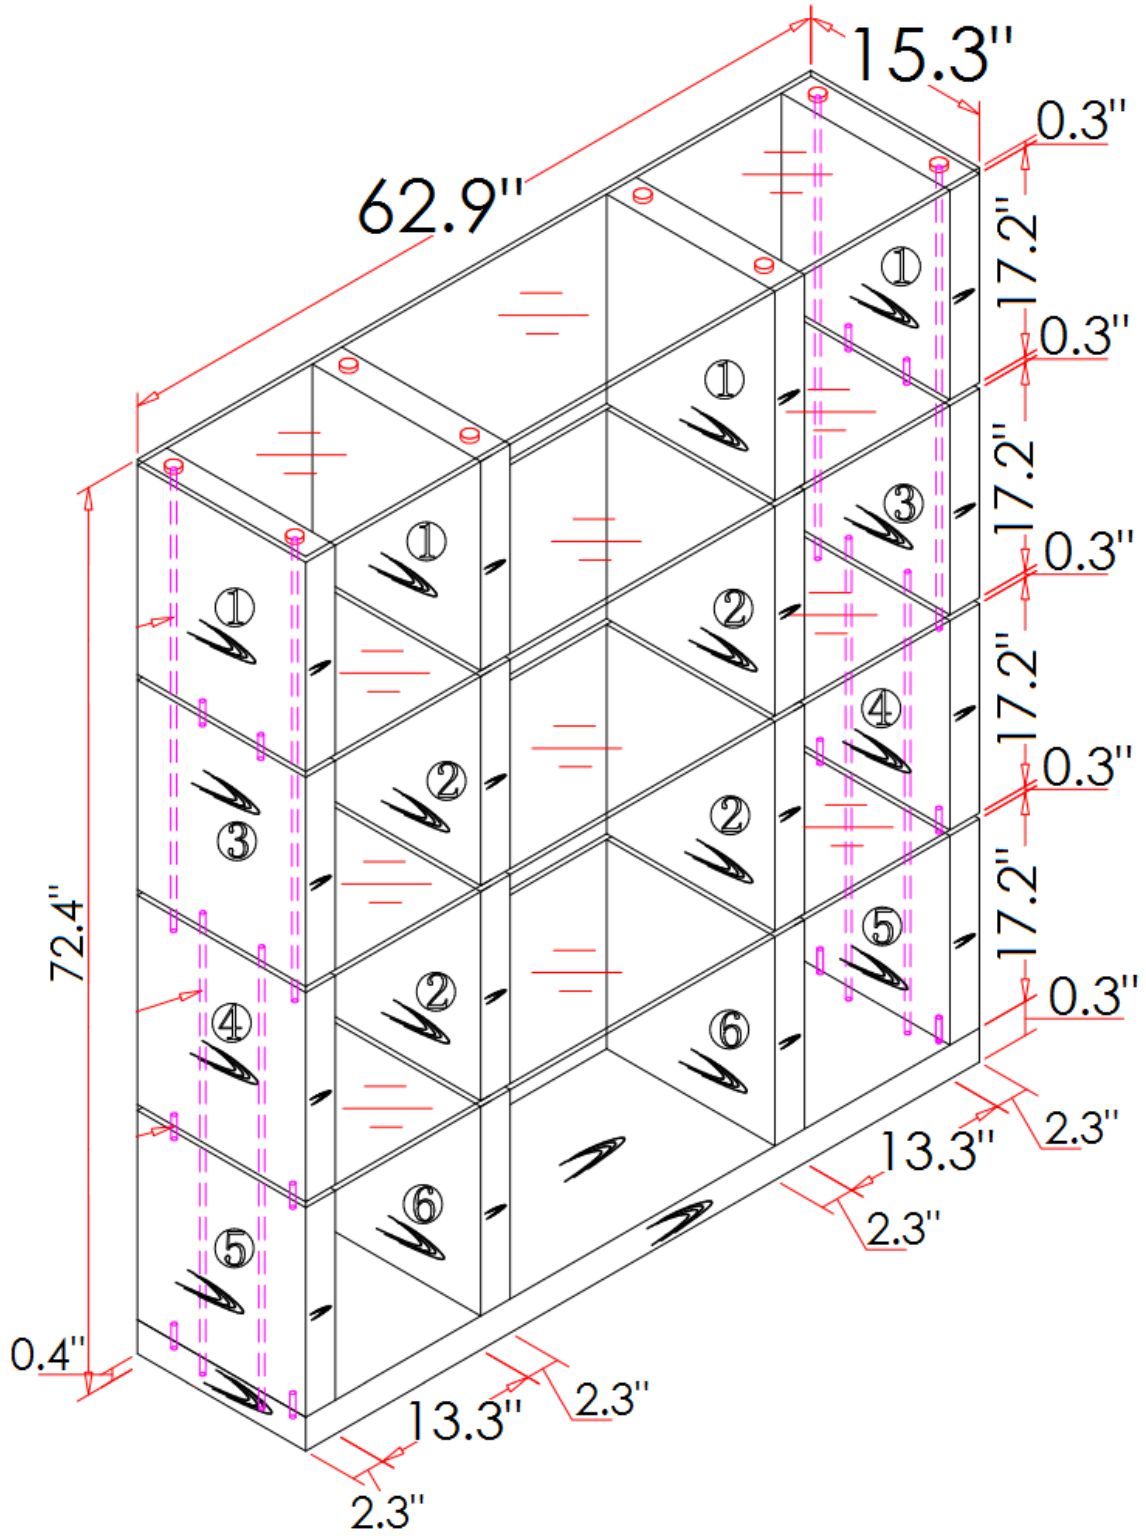

44 National Road
Edison, NJ 08817
www.jnmfurniture.biz

SKU: 17706

CE Float Wall unit

The Float Wall unit offers a contemporary approach in design with a slight classic flavor. Durable wooden construction gives this set its ultra-modern exterior along with a warm color to match just about any living room. The glass base renders an incomparable uniqueness. With the Timber Chocolate wooden frame, giving it higher durability and quality.

SKU: 17706

Detailed Dimensions

CE Float Wallunit

Assembly Instructions

CP1111F1

CP1111F1

A x28
Spec: $\phi 12 \times 50$

B x4
Spec: 5/16 * L75

C x16
Spec: $\phi 8 \times \phi 14$

D x8
Spec: $\phi 55 \times 12$

E x8
Spec: $\phi 3.8 \times L22$

F x1
Spec: 5#

G x2
Spec: 10g

H x1
Spec: 4#

I x4
Spec: M8 * L865

J x4
Spec: M8 * L970

K x4
Spec: M8 * L420

1

2

3

4

6