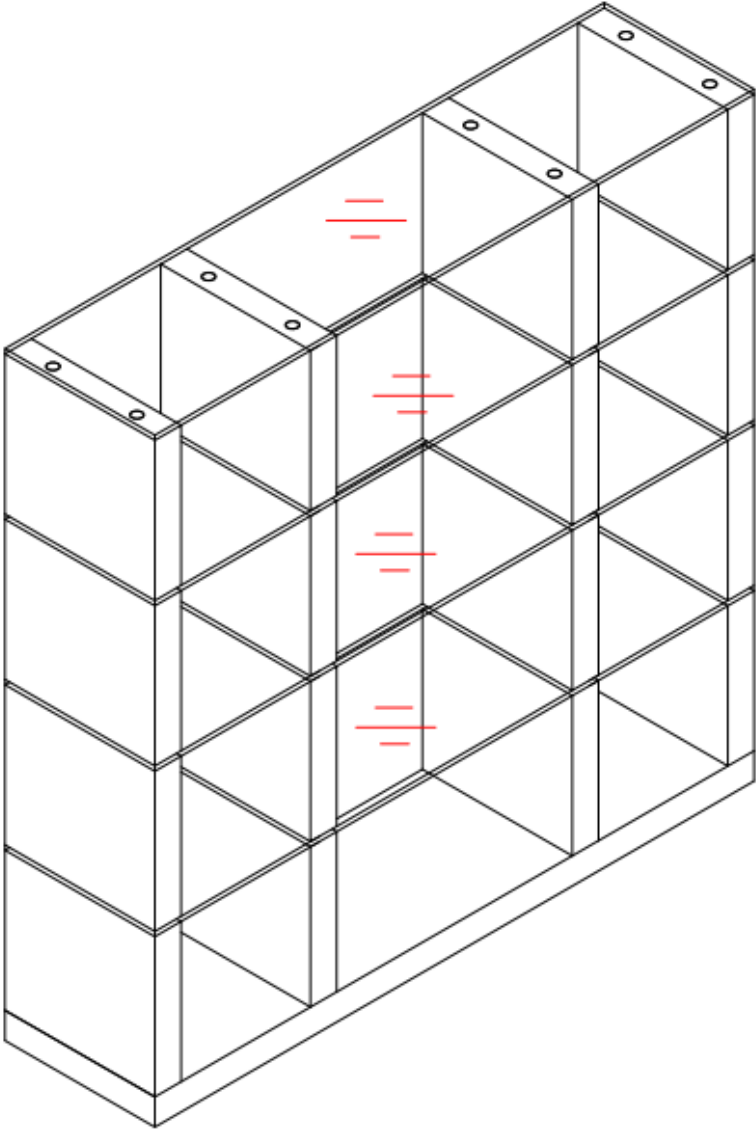

44 National Road
Edison, NJ 08817
www.jnmfurniture.biz

SKU: 17706

CE Float Wall unit

The Float Wall unit offers a contemporary approach in design with a slight classic flavor. Durable wooden construction gives this set its ultra-modern exterior along with a warm color to match just about any living room. The glass base renders an incomparable uniqueness. With the Timber Chocolate wooden frame, giving it higher durability and quality.

SKU: 17706

Detailed Dimensions

CE Float Wallunit

Assembly Instructions

CP1111F1

CP1111F1

A x28
Spec: $\phi 12 \times 50$

B x4
Spec: 5/16 * L75

C x16
Spec: $\phi 8 \times \phi 14$

D x8
Spec: $\phi 55 \times 12$

E x8
Spec: $\phi 3.8 \times L22$

F x1
Spec: 5#

G x2
Spec: 10g

H x1
Spec: 4#

I x4
Spec: M8 * L865

J x4
Spec: M8 * L970

K x4
Spec: M8 * L420

1

2

3

4

6