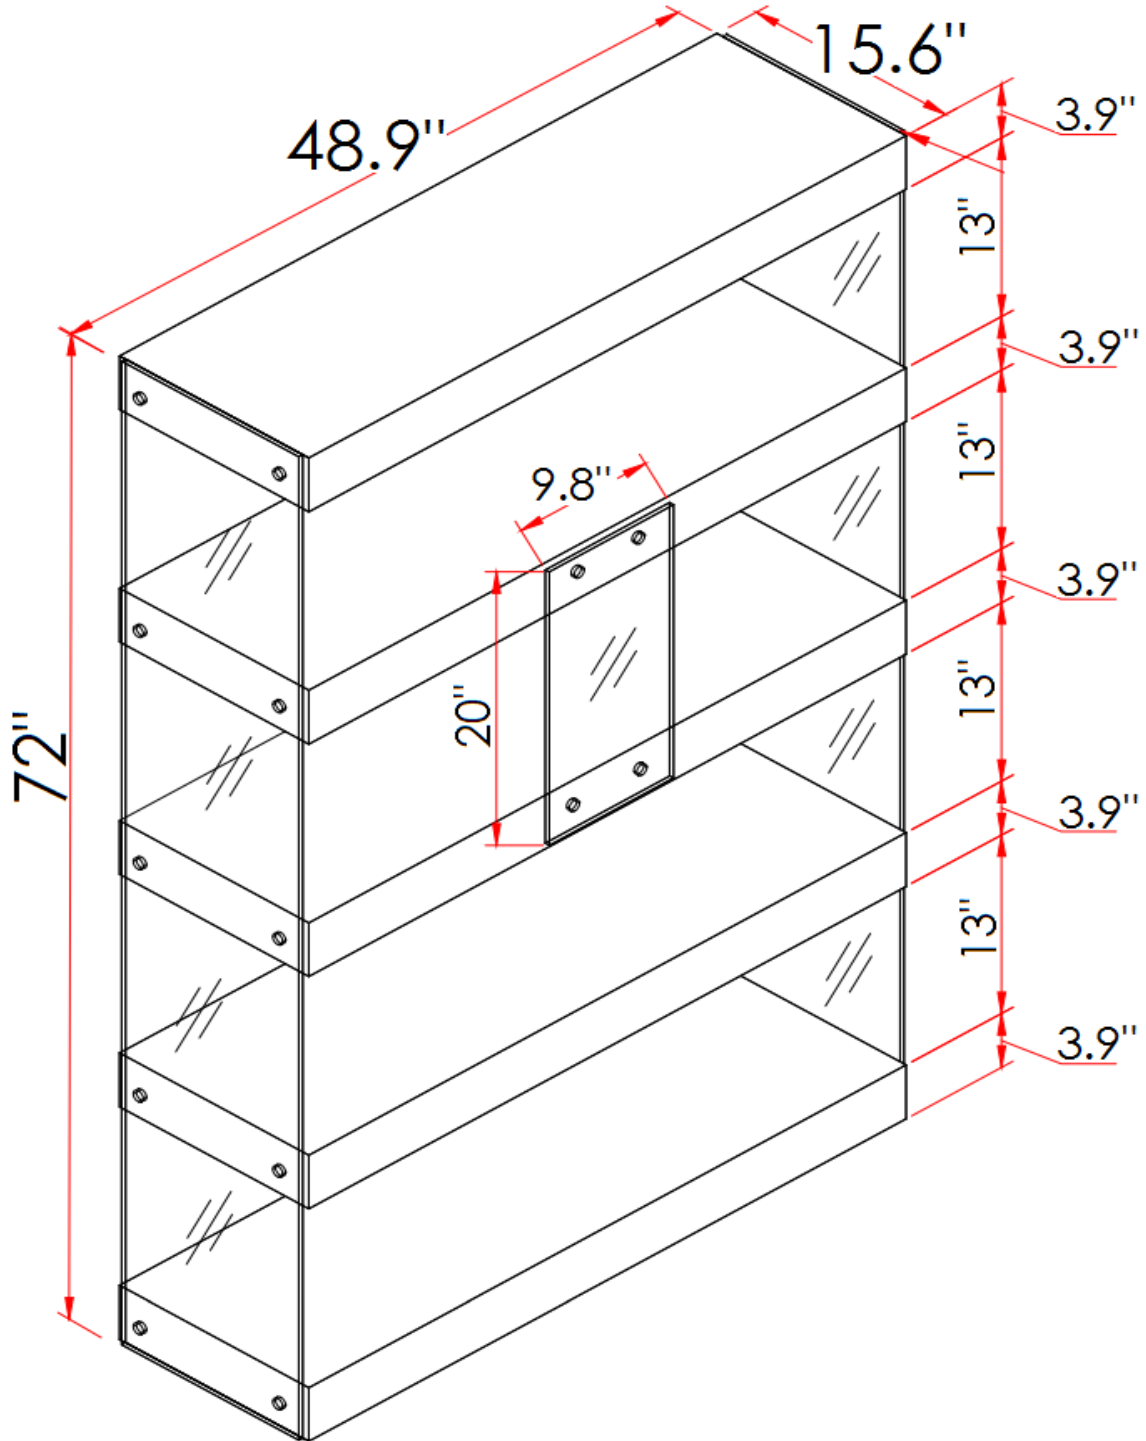

44 National Road
Edison, NJ 08817
www.jnmfurniture.biz

SKU: 17705

CE Float Curio

The Float Curio offers a contemporary approach in design with a slight classic flavor. Durable wooden construction gives this set its ultra-modern exterior along with a warm color to match just about any living room. The glass base renders an incomparable uniqueness. With the Timber Chocolate wooden frame.

SKU: 17705

Detailed Dimensions

CE Float Curio

Assembly Instructions

CP1110F

CP1110F

A x24
Spec: Ø8*44

B x24
Spec: Ø25*8

C x24
Spec: Ø10*18

D x20
Spec: Ø12*Ø10*11

E x4
Spec: Ø12*Ø10*7

F x1
Spec: 5#