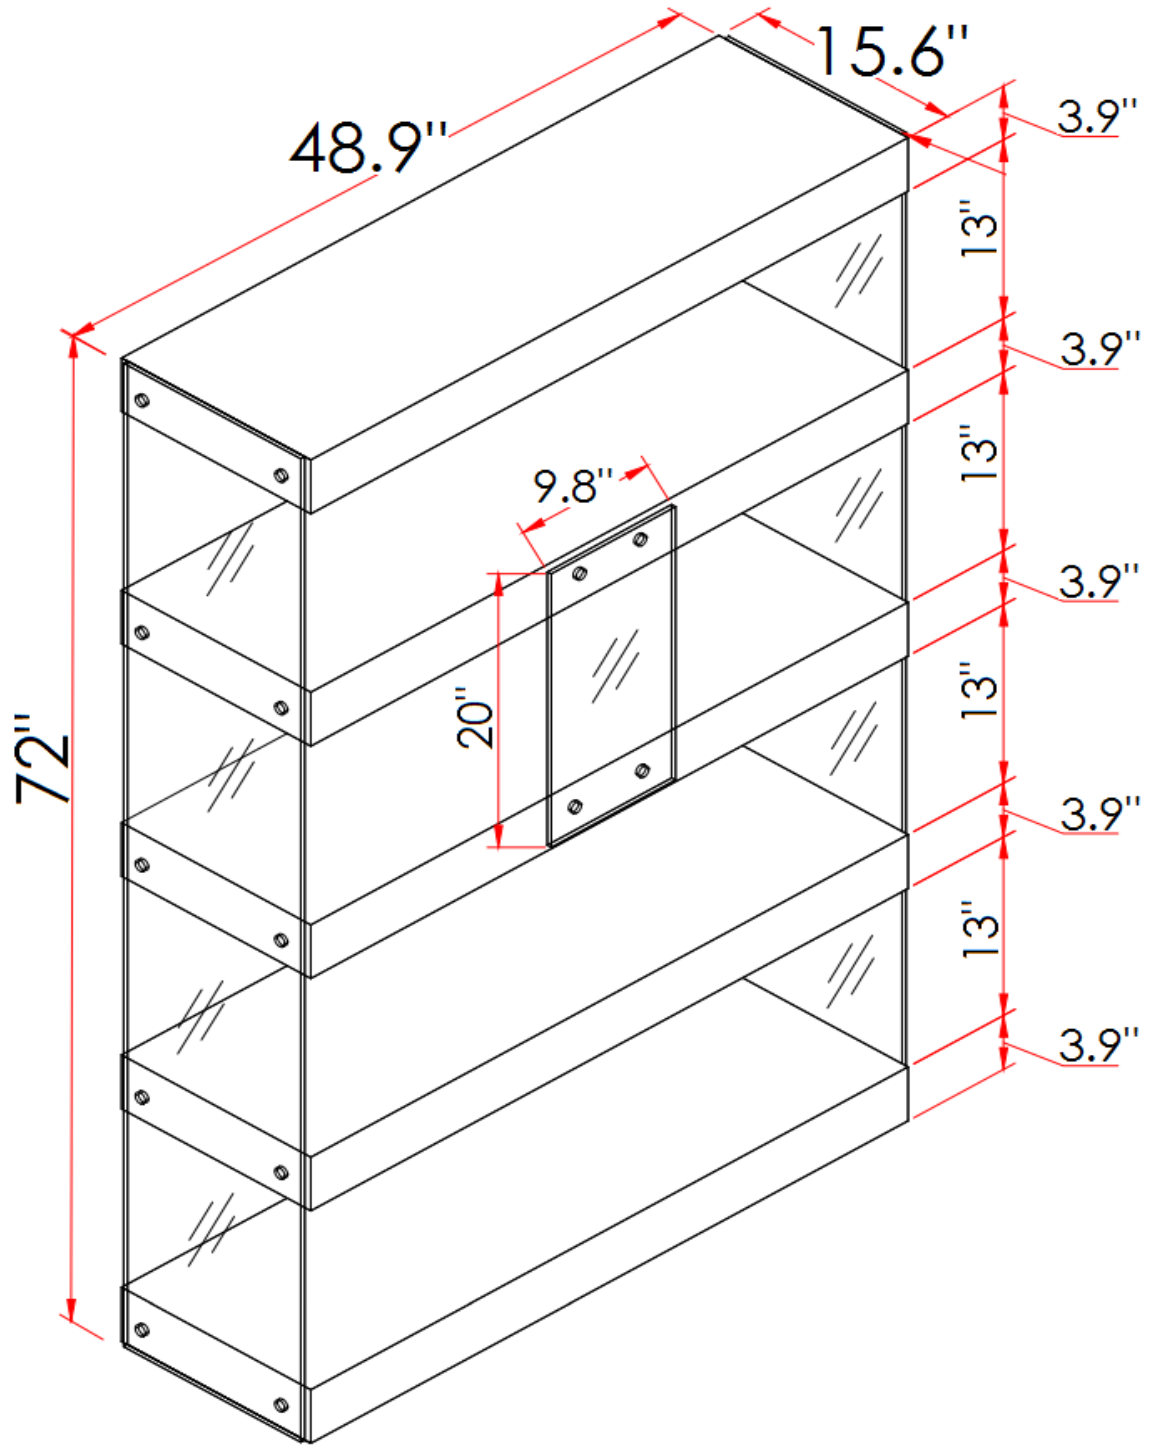

44 National Road
Edison, NJ 08817
www.jnmfurniture.biz

SKU: 177041

CE Cloud Curio High Gloss

This Curio Unit offers a contemporary approach in design with a slight classic flavor. Durable wooden construction gives this set its ultra-modern exterior. The glass base renders an incomparable uniqueness.

SKU: 177041

Detailed Dimensions

CE Cloud Curio High Gloss

Assembly Instructions

CP1110F

CP1110F

A x24
Spec: Ø8*44

B x24
Spec: Ø25*8

C x24
Spec: Ø10*18

D x20
Spec: Ø12*Ø10*11

E x4
Spec: Ø12*Ø10*7

F x1
Spec: 5#