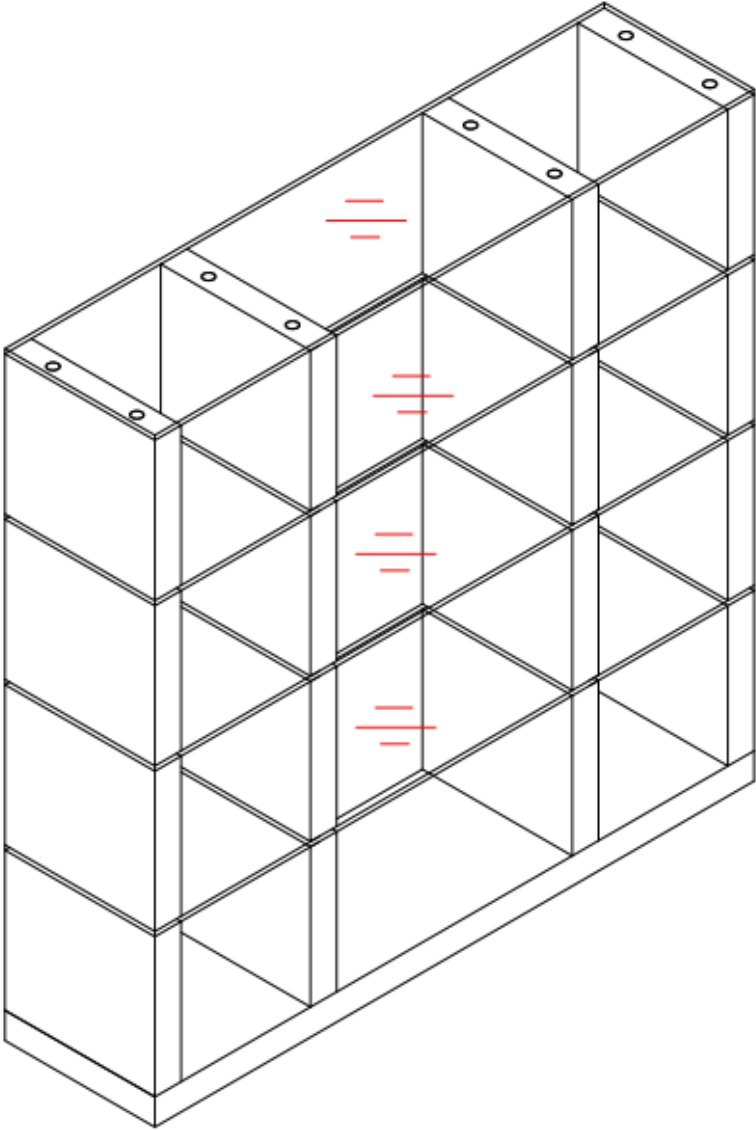

Assembly Instructions

CP1111F1