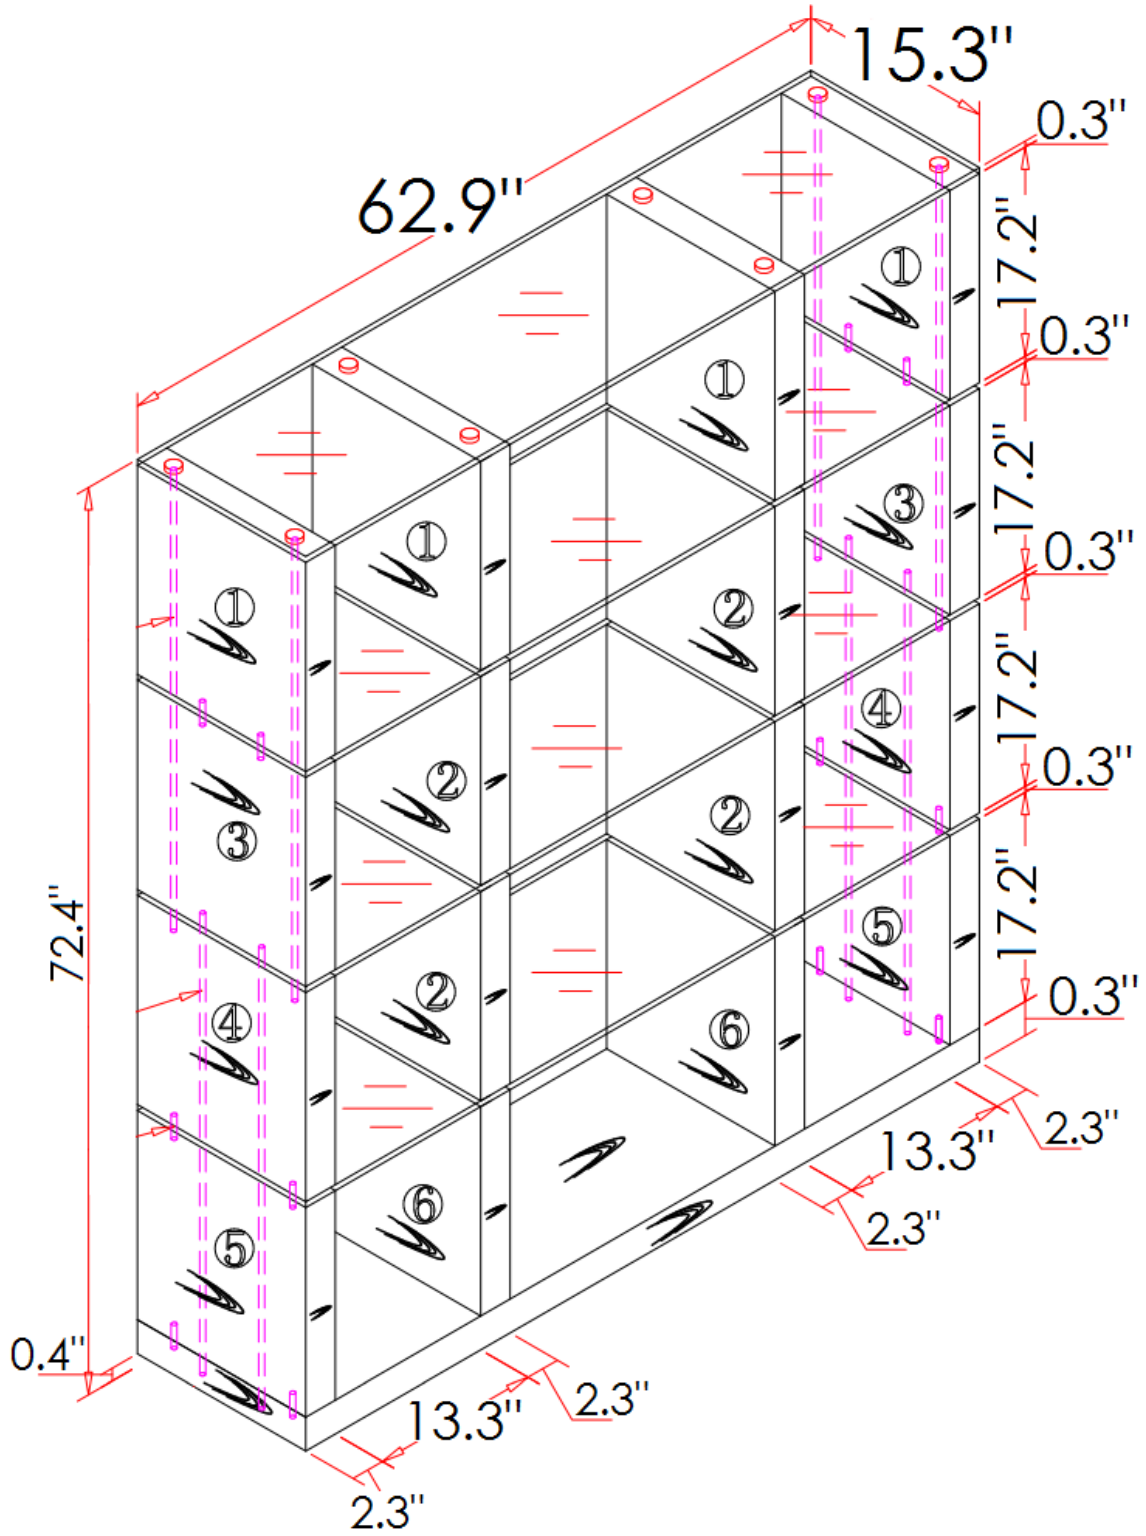

44 National Road  
Edison, NJ 08817  
[www.jnmfurniture.biz](http://www.jnmfurniture.biz)

SKU: 1770311

CE Elm Wall unit

J&M is proud to present the Elm Wall unit. Inspired by our best-selling Cloud & Float modern dining, this set is sure to speak volumes in any decor. The Elm features a luxurious walnut matte finish, juxtaposed with thick resilient tempered glass for a clean, attractive finish.

SKU: 1770311

Detailed Dimensions

CE Elm Wall unit