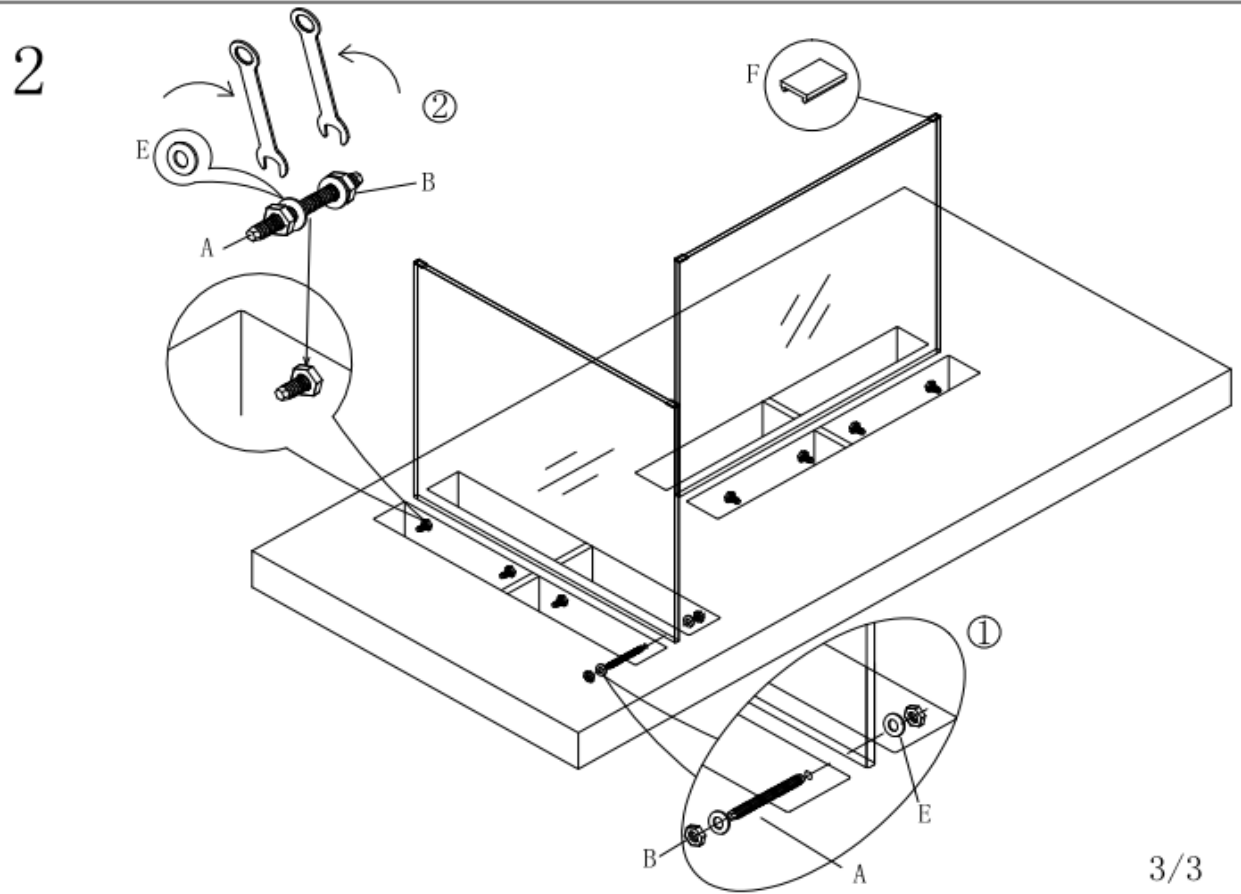

SKU: 17699-T

Detailed Dimensions

CE Float Dining Table

Assembly Instructions

CP1111D

CP1111D

A x16
Spec: M8*L95

B x32
Spec: M8

C x2
Spec: 14#

D x16
Spec: 12*Φ11.9

E x32
Spec: Φ8*Φ18

F x4
Spec:

Adjustable Method