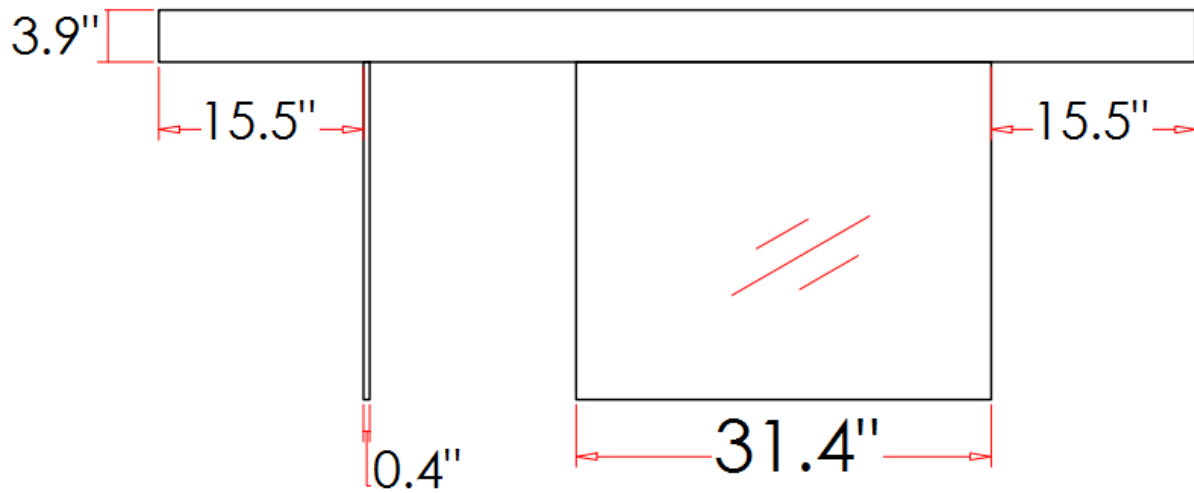

44 National Road
Edison, NJ 08817
www.jnmfurniture.biz

SKU: 17699-T

CE Float Dining Table

The Float Dining Table offers a contemporary approach in design with a slight classic flavor. Durable wooden construction gives this set its ultra-modern exterior along with a warm color to match just about any living room. The glass base renders an incomparable uniqueness. With the Timber Chocolate wooden frame, giving it higher durability and quality.

SKU: 17699-T

Detailed Dimensions

CE Float Dining Table

Assembly Instructions

CP1111D

CP1111D

A x16
Spec: M8*L95

B x32
Spec: M8

C x2
Spec: 14#

D x16
Spec: 12*Φ11.9

E x32
Spec: Φ8*Φ18

F x4
Spec:

Adjustable Method