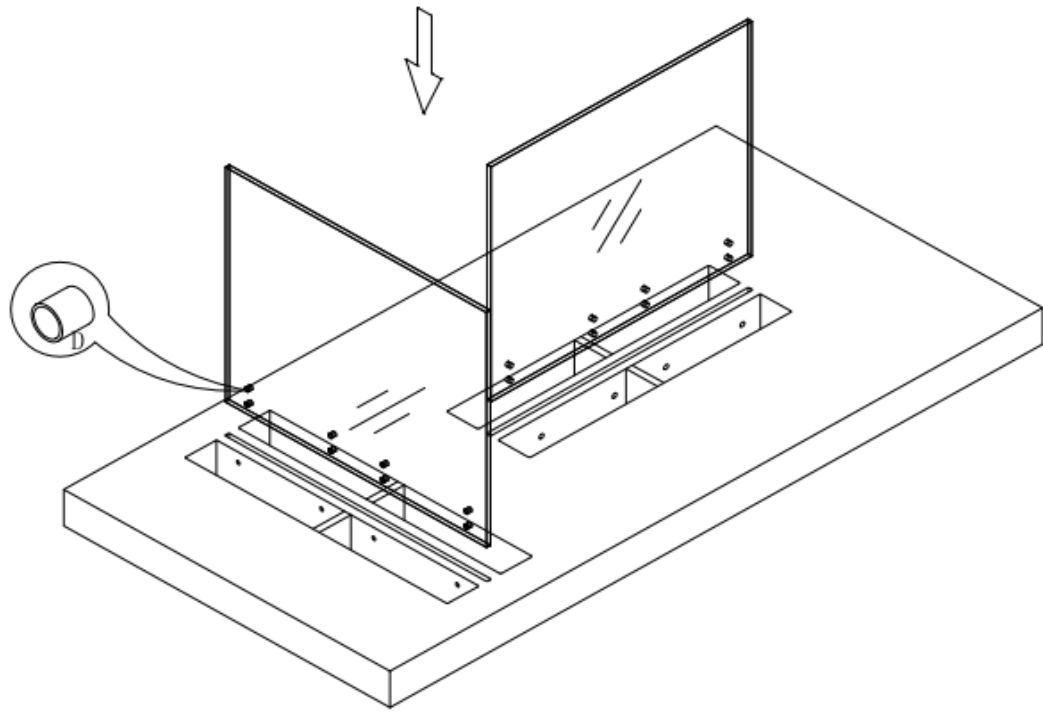

SKU: 17699-T

Detailed Dimensions

CE Float Dining Table

Assembly Instructions

CP1111D

CP1111D

A x16
Spec: M8*L95

B x32
Spec: M8

C x2
Spec: 14#

D x16
Spec: 12*Φ11.9

E x32
Spec: Φ8*Φ18

F x4
Spec:

Adjustable Method