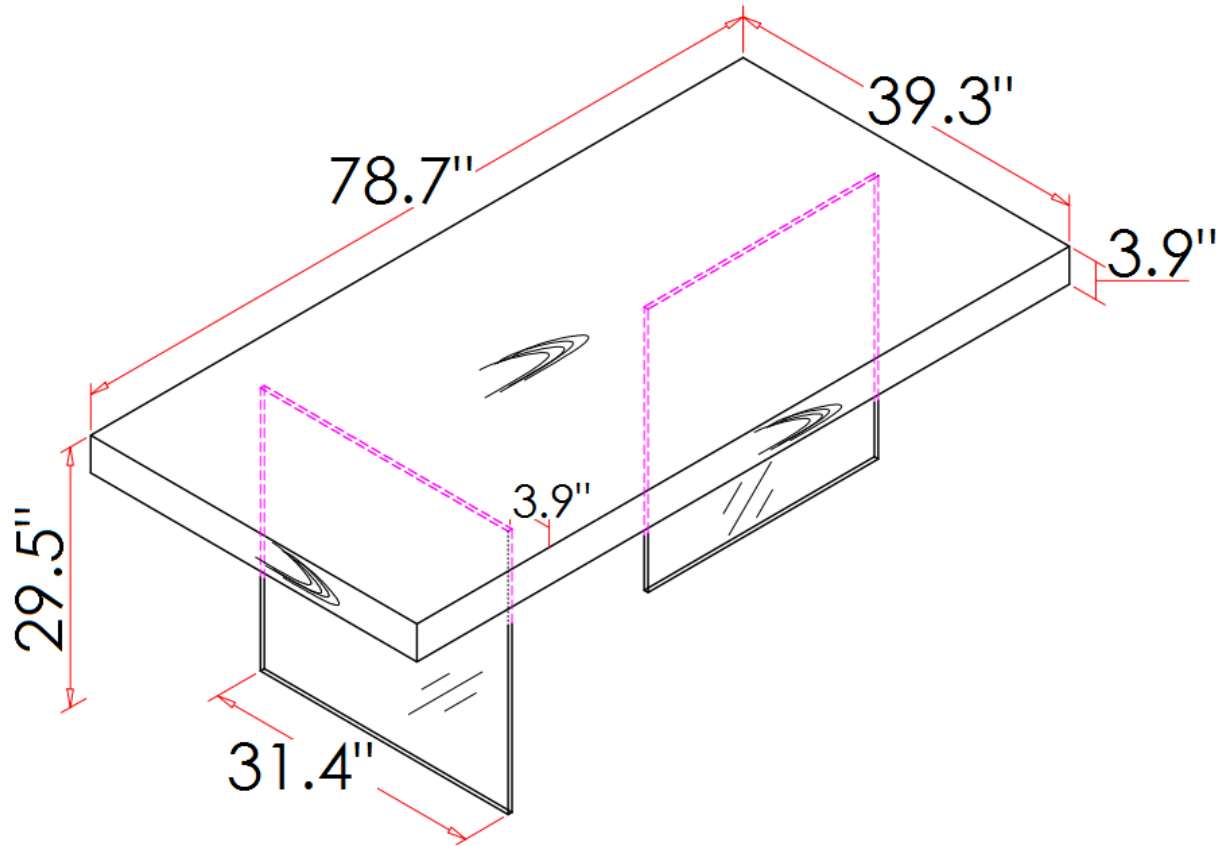

44 National Road
Edison, NJ 08817
www.jnmfurniture.biz

SKU: 17699-T

CE Float Dining Table

The Float Dining Table offers a contemporary approach in design with a slight classic flavor. Durable wooden construction gives this set its ultra-modern exterior along with a warm color to match just about any living room. The glass base renders an incomparable uniqueness. With the Timber Chocolate wooden frame, giving it higher durability and quality.

SKU: 17699-T

Detailed Dimensions

CE Float Dining Table

Assembly Instructions

CP1111D

CP1111D

A x16
Spec: M8*L95

B x32
Spec: M8

C x2
Spec: 14#

D x16
Spec: 12*Φ11.9

E x32
Spec: Φ8*Φ18

F x4
Spec:

Adjustable Method