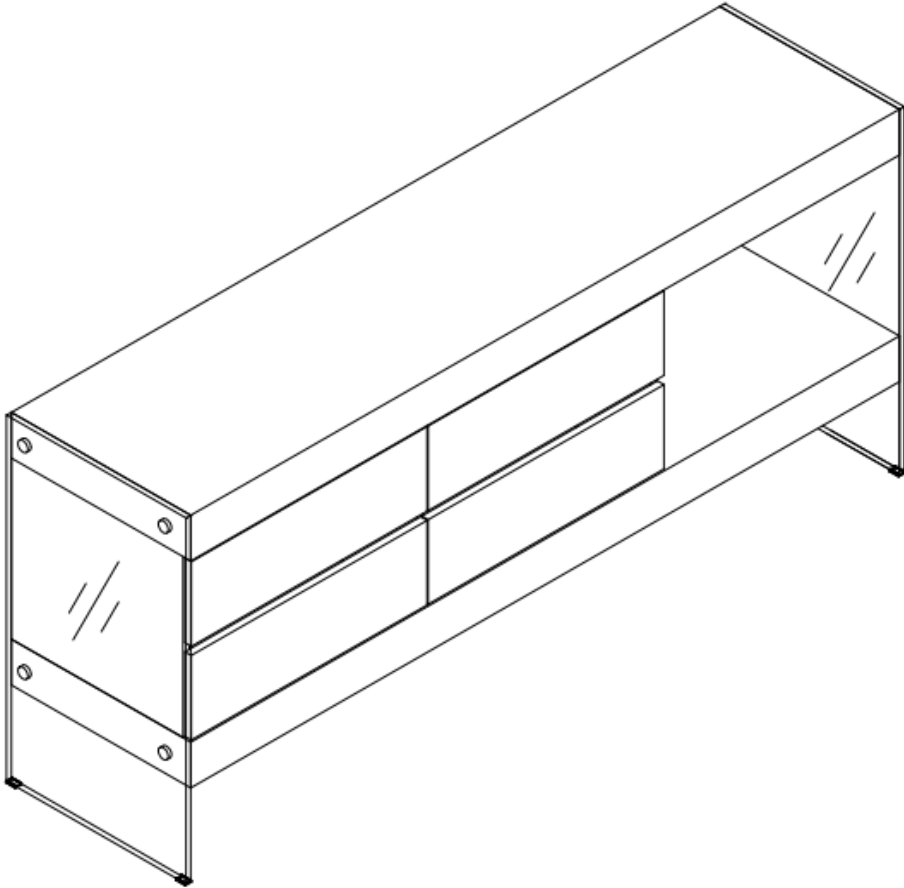

44 National Road
Edison, NJ 08817
www.jnmfurniture.biz

SKU: 17699-B

CE Float Buffet

The Float Buffet offers a contemporary approach in design with a slight classic flavor. Durable wooden construction gives this set its ultra-modern exterior along with a warm color to match just about any living room. The glass base renders an incomparable uniqueness. With the Timber Chocolate wooden frame.

SKU: 17699-B

Detailed Dimensions

CE Float Buffet

Assembly Instructions

CP1110E-HA

CP1110E-HA

A x8
Spec:

B x8
Spec: