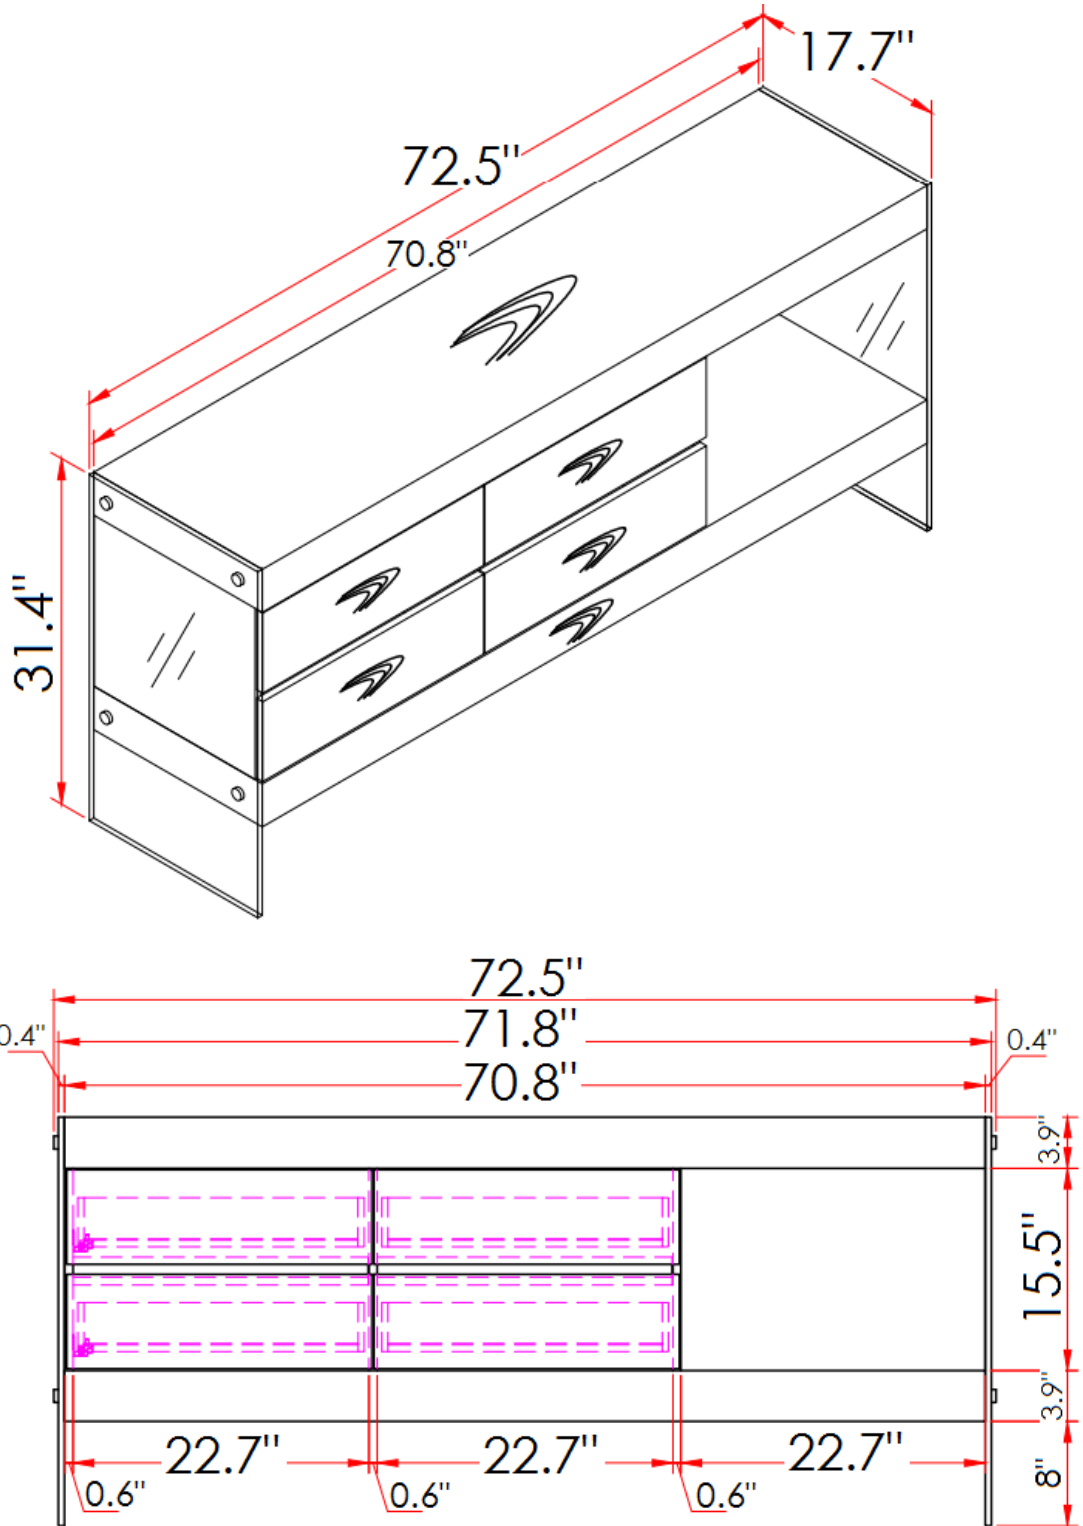

44 National Road
Edison, NJ 08817
www.jnmfurniture.biz

SKU: 17699-B

CE Float Buffet

The Float Buffet offers a contemporary approach in design with a slight classic flavor. Durable wooden construction gives this set its ultra-modern exterior along with a warm color to match just about any living room. The glass base renders an incomparable uniqueness. With the Timber Chocolate wooden frame.

SKU: 17699-B

Detailed Dimensions

CE Float Buffet

Assembly Instructions

CP1110E-HA

CP1110E-HA

A x8
Spec:

B x8
Spec:

C x8
Spec:

D x8
Spec:

E x1
Spec:5#

F x4
Spec: