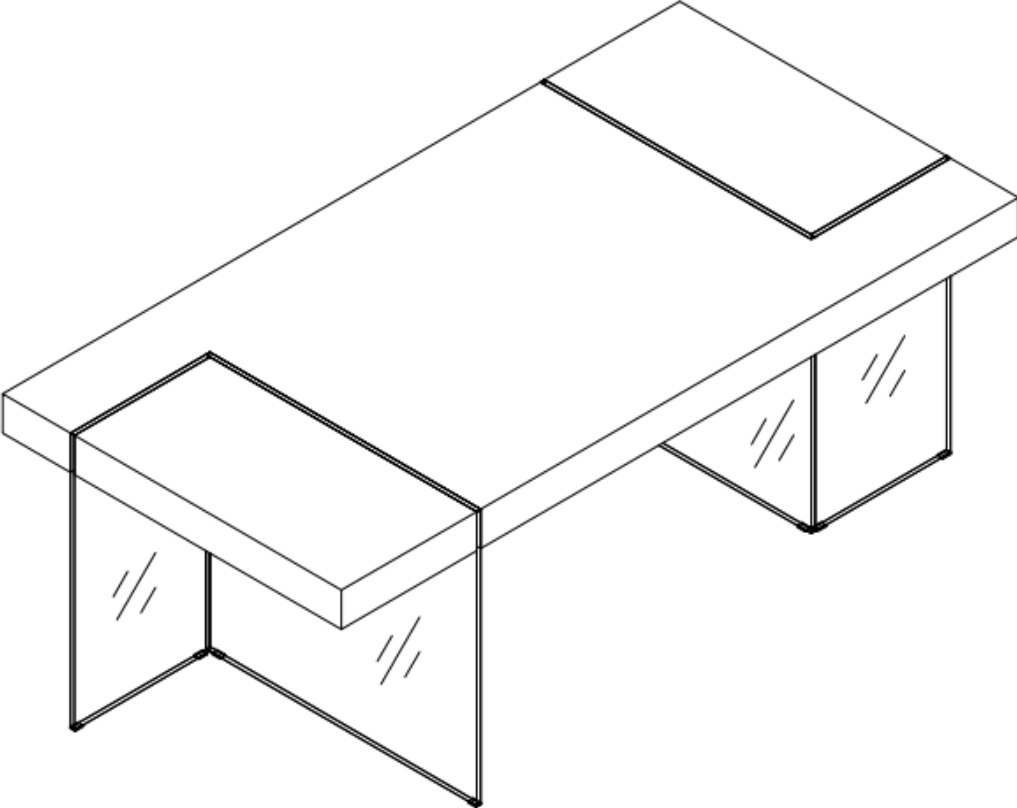

44 National Road
Edison, NJ 08817
www.jnmfurniture.biz

SKU: 176971-T-HG

CE Cloud Dining Table High Gloss

This Dining Set offers a contemporary approach in design with a slight classic flavor. Durable wooden construction gives this set its ultra-modern exterior. The glass base renders an incomparable uniqueness. With the white wooden frame, each chair is covered in fabric with cushions giving it higher durability and providing you and your guests with more comfort.

Assembly Instructions

CP1110D

CP1110D

A x20
Spec: M8*L95

B x40
Spec: M8

C x2
Spec: 14#

D x20
Spec: $\varnothing 12 * \varnothing 10$

E x40
Spec: $\varnothing 8 * \varnothing 18$

F x8
Spec:

2

Adjustable Method