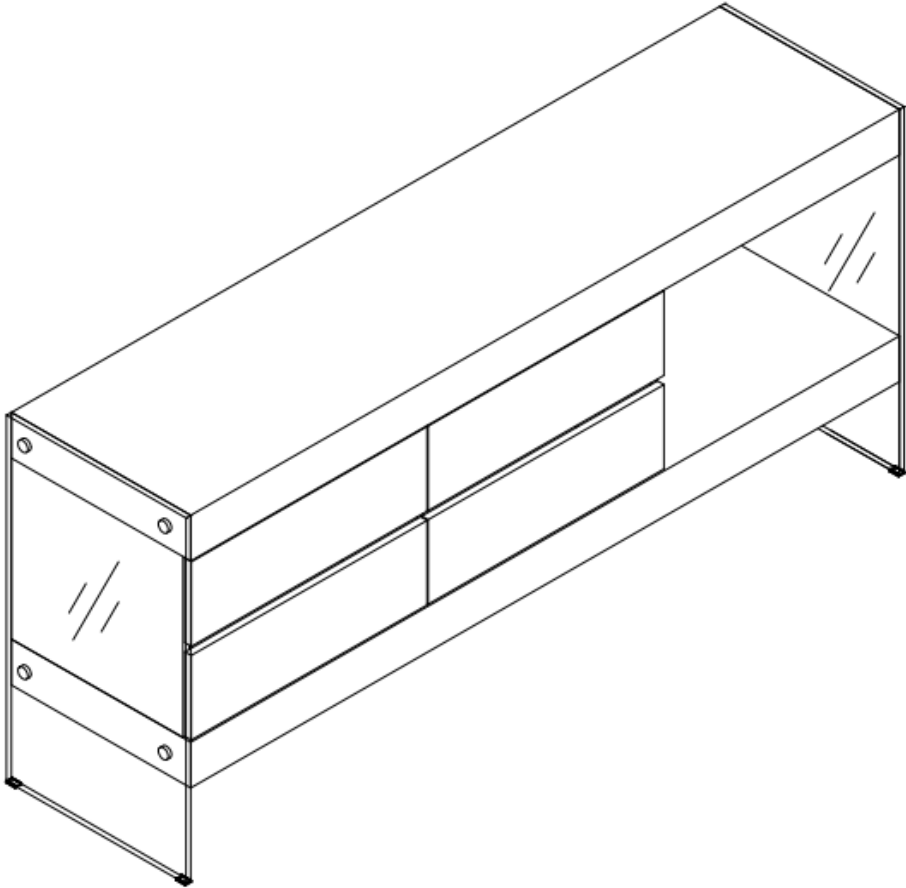

Assembly Instructions

CP1110E-HA