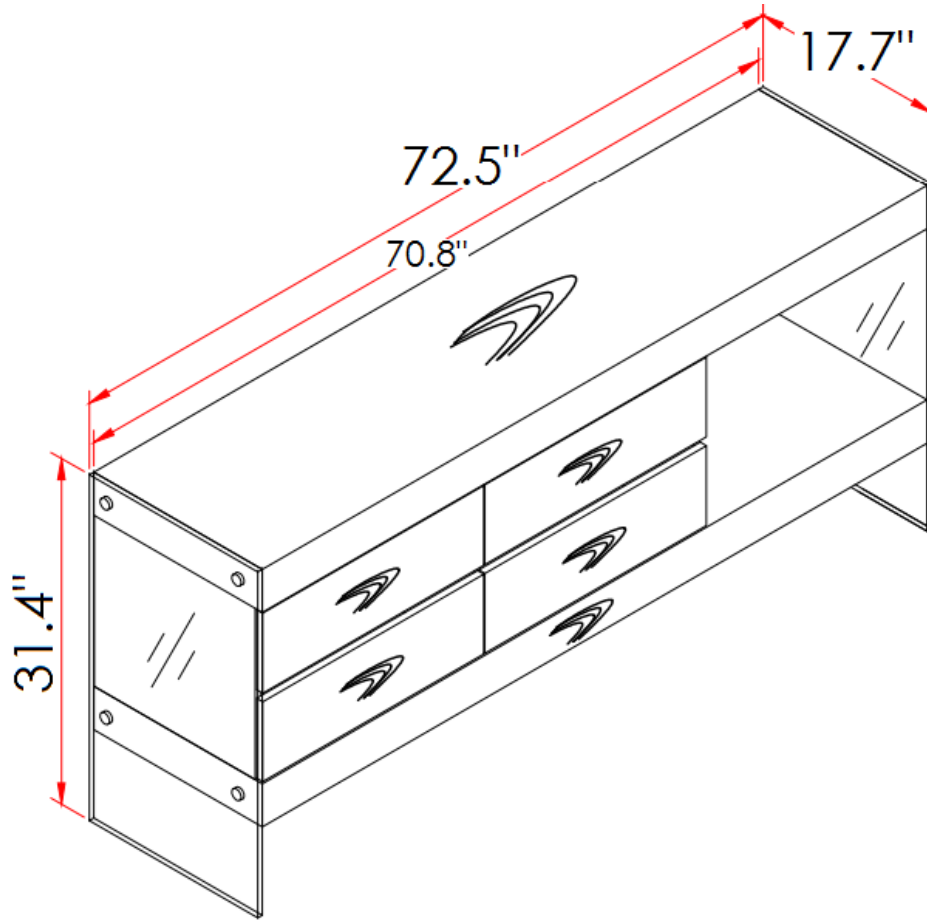

SKU: 176971-HG-B

Detailed Dimensions

CE Cloud Buffet High Gloss