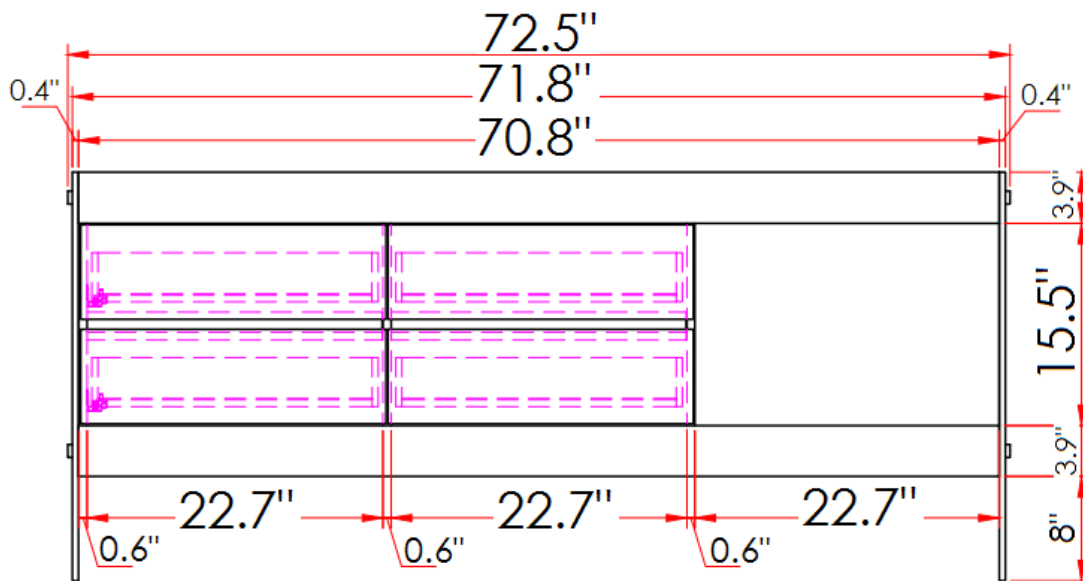

SKU: 176971-HG-B

Detailed Dimensions

CE Cloud Buffet High Gloss