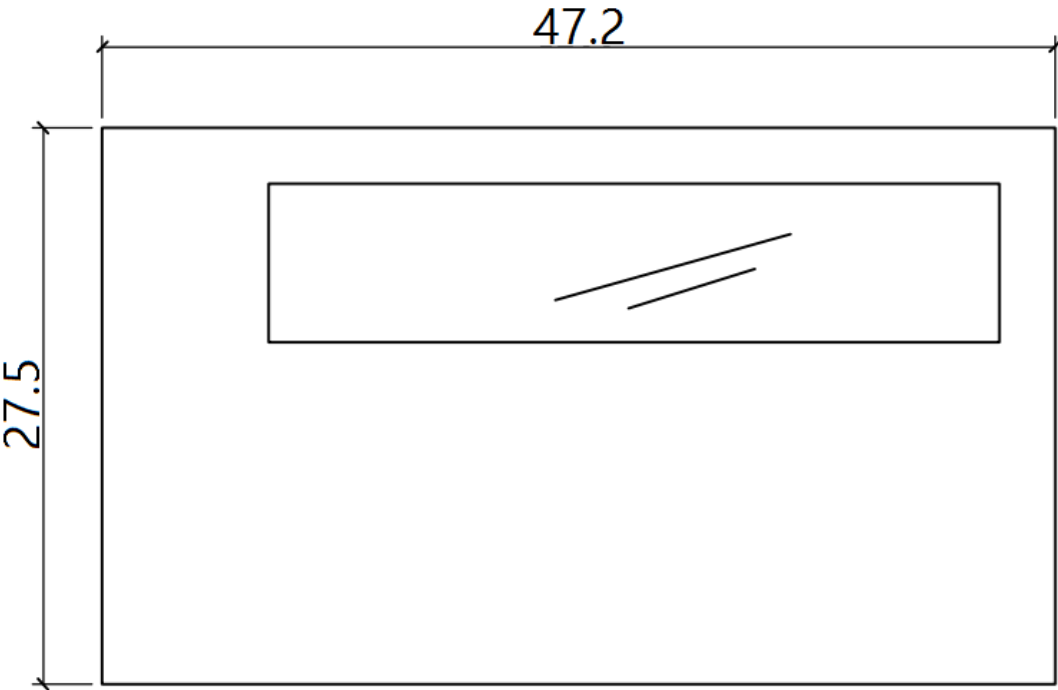

44 National Road
Edison, NJ 08817
www.jnmfurniture.biz

SKU: 175155

LP 900A Coffee Table

Enjoy your home living space more with 900-A Coffee Table. Wenge wood veneer with glass top.

SKU: 175155

Detailed Dimensions

LP 900A Coffee Table

Top View

Front View

Side View

Assembly Instructions

VERSION: 900A

SETTING FITTINGS

DR-900A-A

FITTINGS	SPEC.	AMOUNT	FITTINGS	SPEC.	AMOUNT
A	 $\phi 60 \times 25$	4PCS	B	 M8X30	4PCS
C	 5mm	1PCS			

Step 1

Step 2 (Final Step)

Finished Product