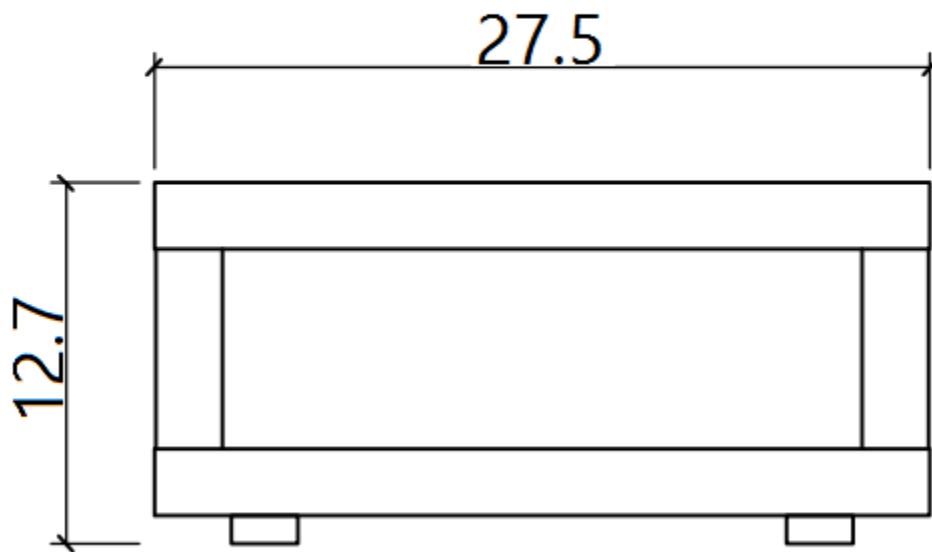

LP 900A Coffee Table

Top View

Front View

Side View

Assembly Instructions

VERSION: 900A

SETTING FITTINGS

DR-900A-A

FITTINGS	SPEC.	AMOUNT	FITTINGS	SPEC.	AMOUNT
A	 $\phi 60 \times 25$	4PCS	B	 M8X30	4PCS
C	 5mm	1PCS			

Step 1

Step 2 (Final Step)

Finished Product