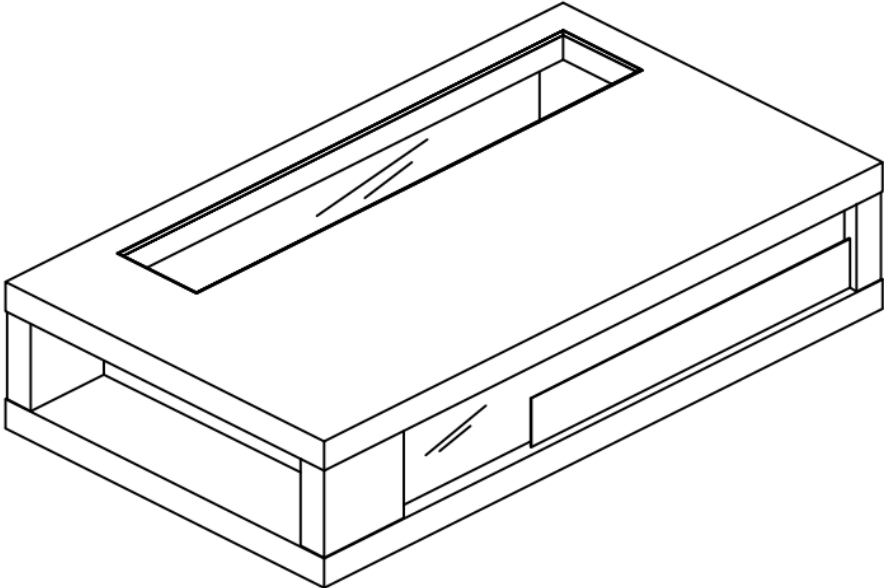

44 National Road
Edison, NJ 08817
www.jnmfurniture.biz

SKU: 175155

LP 900A Coffee Table

Enjoy your home living space more with 900-A Coffee Table. Wenge wood veneer with glass top.

SKU: 175155

Detailed Dimensions

LP 900A Coffee Table

Top View

Front View

Side View

Assembly Instructions

VERSION: 900A

SETTING FITTINGS

DR-900A-A