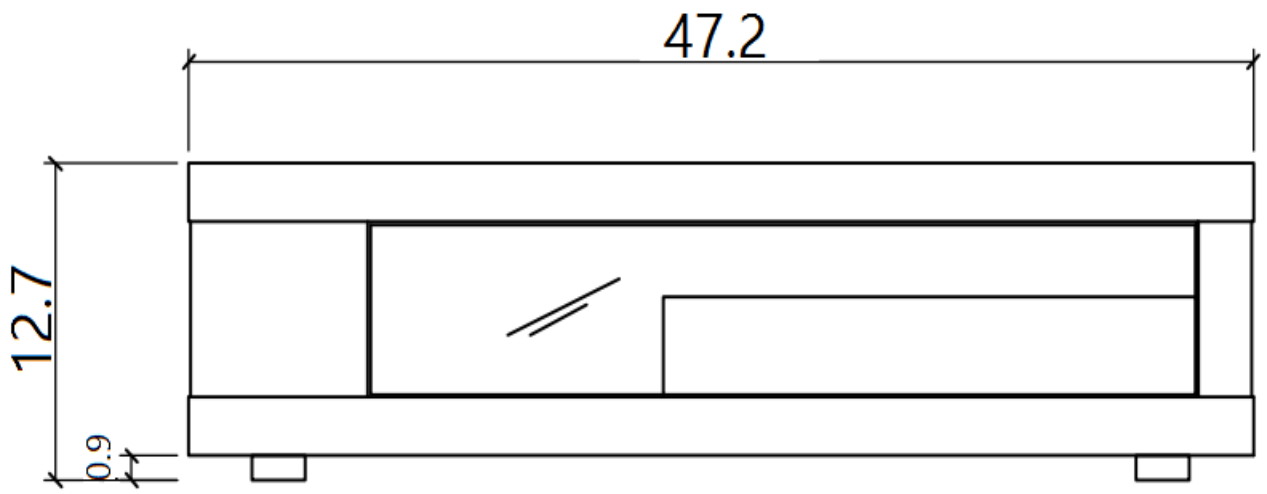

44 National Road
Edison, NJ 08817
www.jnmfurniture.biz

SKU: 175155

LP 900A Coffee Table

Enjoy your home living space more with 900-A Coffee Table. Wenge wood veneer with glass top.

SKU: 175155

Detailed Dimensions

LP 900A Coffee Table

Top View

Front View

Side View

Assembly Instructions

VERSION: 900A

SETTING FITTINGS

DR-900A-A

FITTINGS	SPEC.	AMOUNT	FITTINGS	SPEC.	AMOUNT
A	 $\phi 60 \times 25$	4PCS	B	 M8X30	4PCS
C	 5mm	1PCS			

Step 1

Step 2 (Final Step)

Finished Product