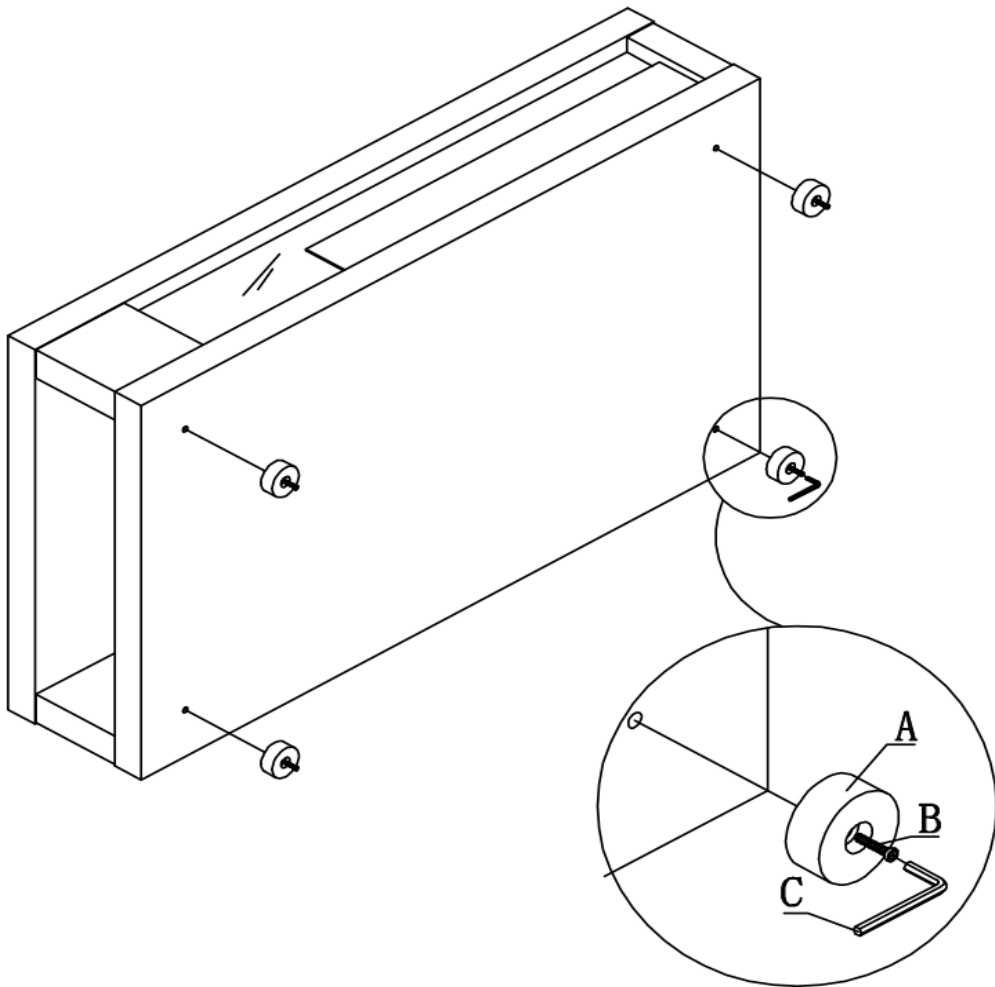

LP 900A Coffee Table

Top View

Front View

Side View

Assembly Instructions

VERSION: 900A

SETTING FITTINGS

DR-900A-A

FITTINGS	SPEC.	AMOUNT	FITTINGS	SPEC.	AMOUNT
A	 $\phi 60 \times 25$	4PCS	B	 M8X30	4PCS
C	 5mm	1PCS			

Step 1

Step 2 (Final Step)

Finished Product