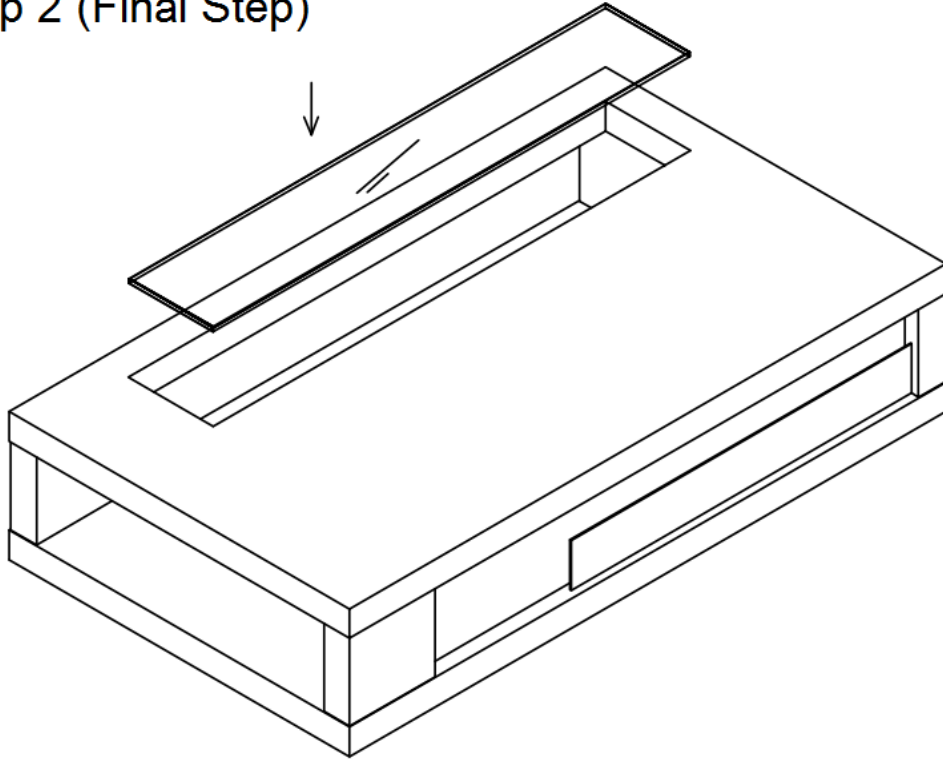

LP 900A Coffee Table

Top View

Front View

Side View

Assembly Instructions

VERSION: 900A

SETTING FITTINGS

DR-900A-A

FITTINGS	SPEC.	AMOUNT	FITTINGS	SPEC.	AMOUNT
A	 $\phi 60 \times 25$	4PCS	B	 M8X30	4PCS
C	 5mm	1PCS			

Step 1

Step 2 (Final Step)

Finished Product