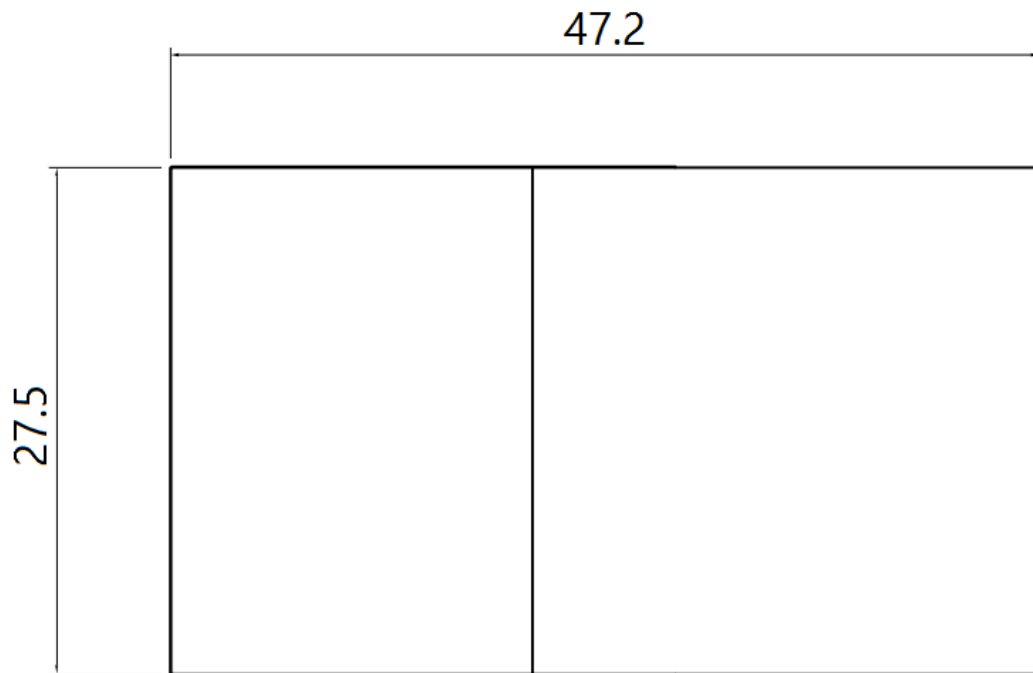

SKU: 17914

Detailed Dimensions

LP HK19 CT

Top View

Front View

Side View

Assembly Instructions

VERSION: HK19