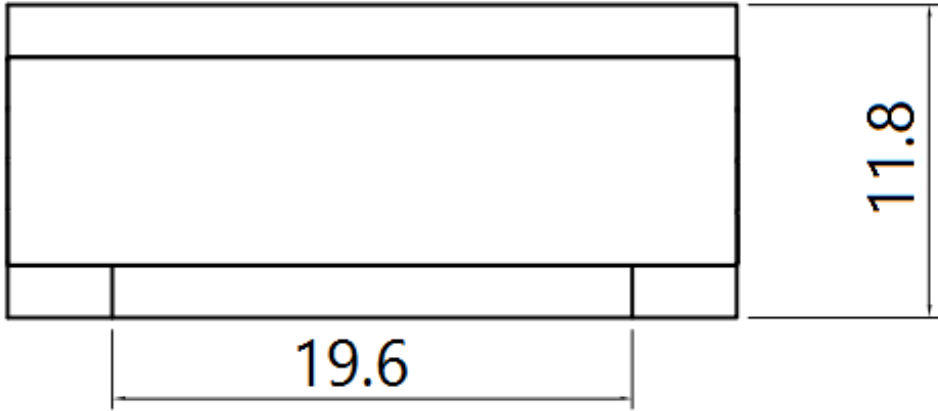

SKU: 17914

Detailed Dimensions

LP HK19 CT

Top View

Front View

Side View

Assembly Instructions

VERSION: HK19

ASSEMBLY INSTRUCTION

SETTING FITTINGS

DR-HK19-01-A

FITTINGS	SPEC.	AMOUNT	FITTINGS	SPEC.	AMOUNT
A	 M8x30	6pcs	B	 M8x255	2pcs
C	 M8	2pcs	D	 $\phi 17x \phi 8x2$	6pcs
E	 5MM	1pc	F	 $\phi 20x \phi 10x2$	2pcs

Step 1