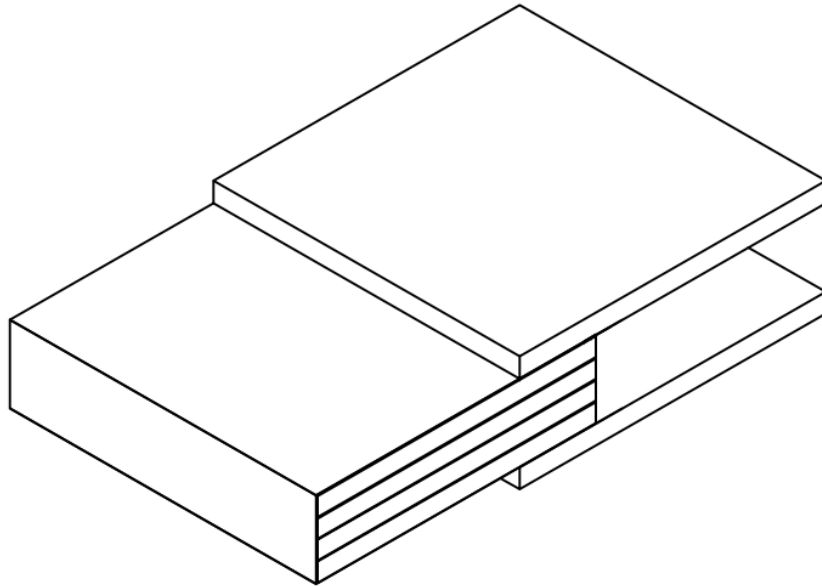

44 National Road
Edison, NJ 08817
www.jnmfurniture.biz

SKU: 1751514

LP HK19 CT

HK-19 Coffee Table offers a great modern feel and look. The modern Wenge finish is perfect for completing a fashionable look to your room. The table is made with Oak Veneer over engineered wood.

SKU: 17914

Detailed Dimensions

LP HK19 CT

Top View

Front View

Side View

Assembly Instructions

VERSION: HK19

ASSEMBLY INSTRUCTION

SETTING FITTINGS

DR-HK19-01-A

FITTINGS	SPEC.	AMOUNT	FITTINGS	SPEC.	AMOUNT
A	 M8x30	6pcs	B	 M8x255	2pcs
C	 M8	2pcs	D	 $\phi 17x \phi 8x2$	6pcs
E	 5MM	1pc	F	 $\phi 20x \phi 10x2$	2pcs

Step 1