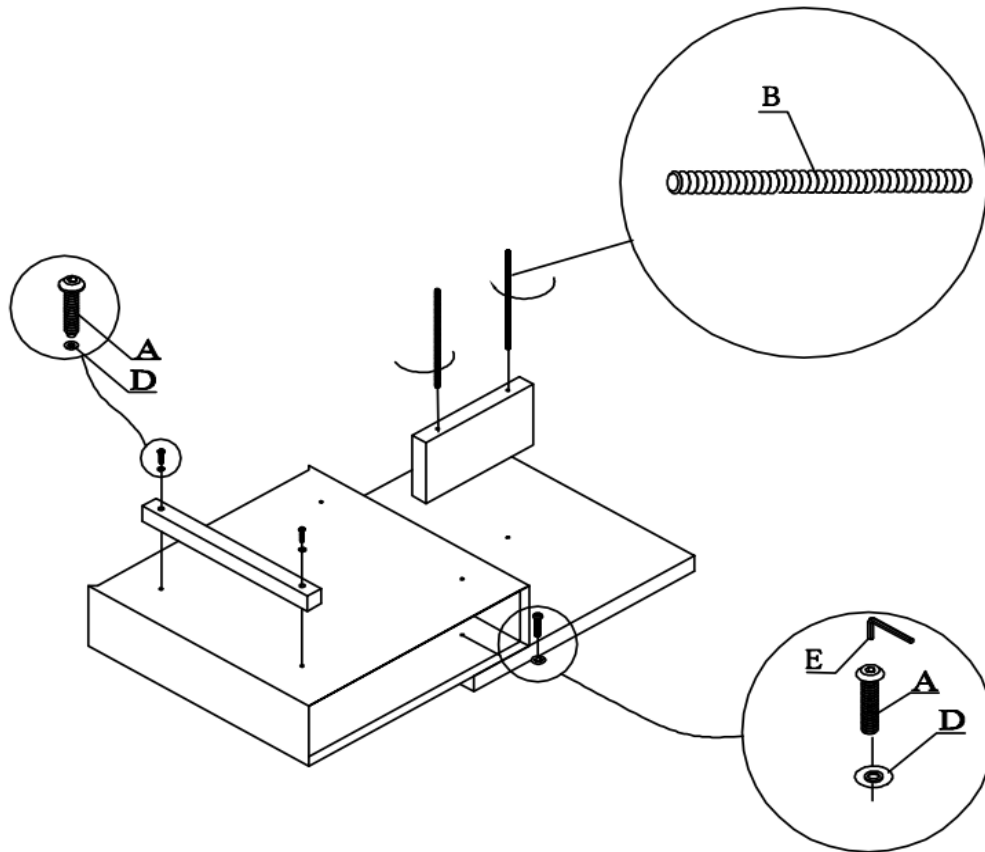

SKU: 17914

Detailed Dimensions

LP HK19 CT

Top View

Front View

Side View

Assembly Instructions

VERSION: HK19

ASSEMBLY INSTRUCTION

SETTING FITTINGS

DR-HK19-01-A

FITTINGS	SPEC.	AMOUNT	FITTINGS	SPEC.	AMOUNT
A	 M8x30	6pcs	B	 M8x255	2pcs
C	 M8	2pcs	D	 $\phi 17x \phi 8x2$	6pcs
E	 5MM	1pc	F	 $\phi 20x \phi 10x2$	2pcs

Step 1