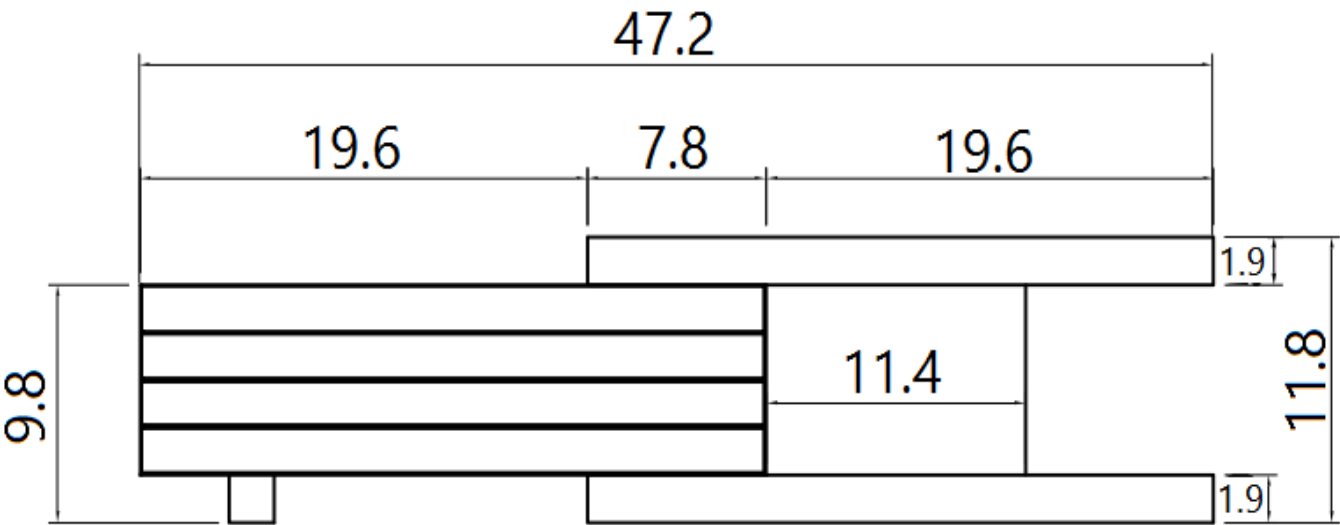

SKU: 17914

Detailed Dimensions

LP HK19 CT

Top View

Front View

Side View

Assembly Instructions

VERSION: HK19

ASSEMBLY INSTRUCTION

SETTING FITTINGS

DR-HK19-01-A

FITTINGS	SPEC.	AMOUNT	FITTINGS	SPEC.	AMOUNT
A	 M8x30	6pcs	B	 M8x255	2pcs
C	 M8	2pcs	D	 $\phi 17x \phi 8x2$	6pcs
E	 5MM	1pc	F	 $\phi 20x \phi 10x2$	2pcs

Step 1