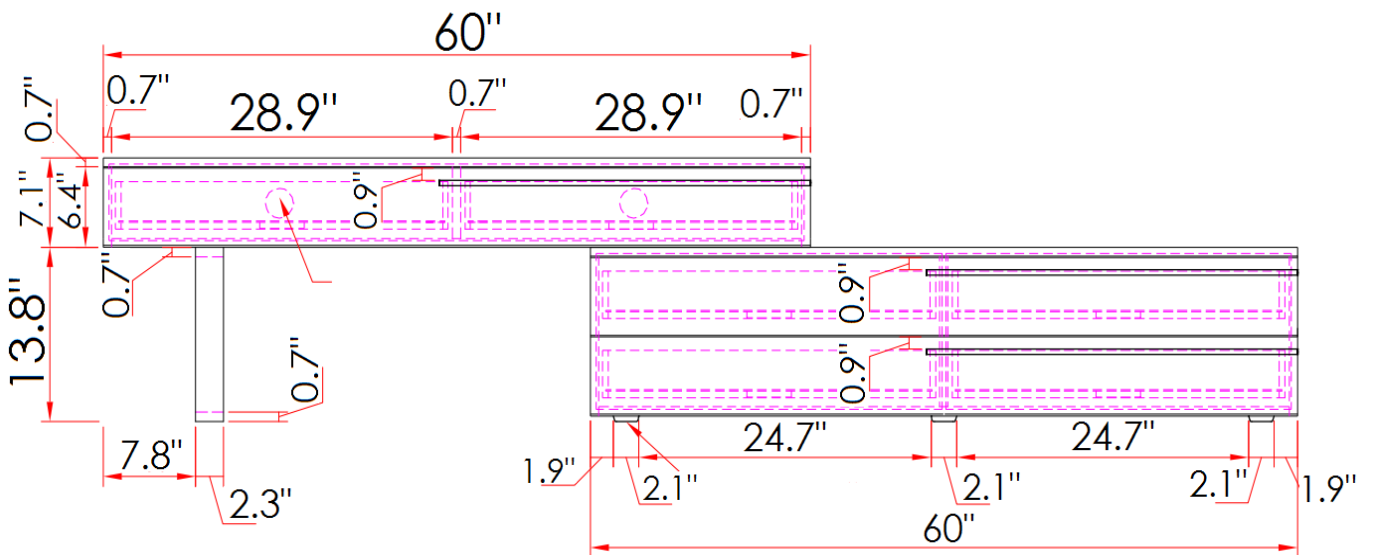

44 National Road  
Edison, NJ 08817  
[www.jnmfurniture.biz](http://www.jnmfurniture.biz)

SKU: 17475-WT

CE Hudson TV Base Walnut+Taupe

Sometimes the simplicity of a design is what anchors sophistication. This modern TV base features two contrasting colors juxtaposed to create a minimalist yet alluring design. This TV base features premium soft close drawers, and is available in 3 combinations. The top portion can be moved left or right to create the perfect size. Hang your TV on the wall, and place this unit underneath for the perfect accentuated look.

SKU: 17475-WT

Detailed Dimensions

CE Hudson TV Base Walnut+Taupe

# # CPM5336-HA

**A x6**  
Spec: M6\*30

**B x6**  
Spec:  $\phi 8 \times \phi 14$

**C x5**  
Spec:  $\phi 55 \times 12$

**D x5**  
Spec:  $\phi 3.8 \times L22$

**E x6**  
Spec: 38\*38

1

2