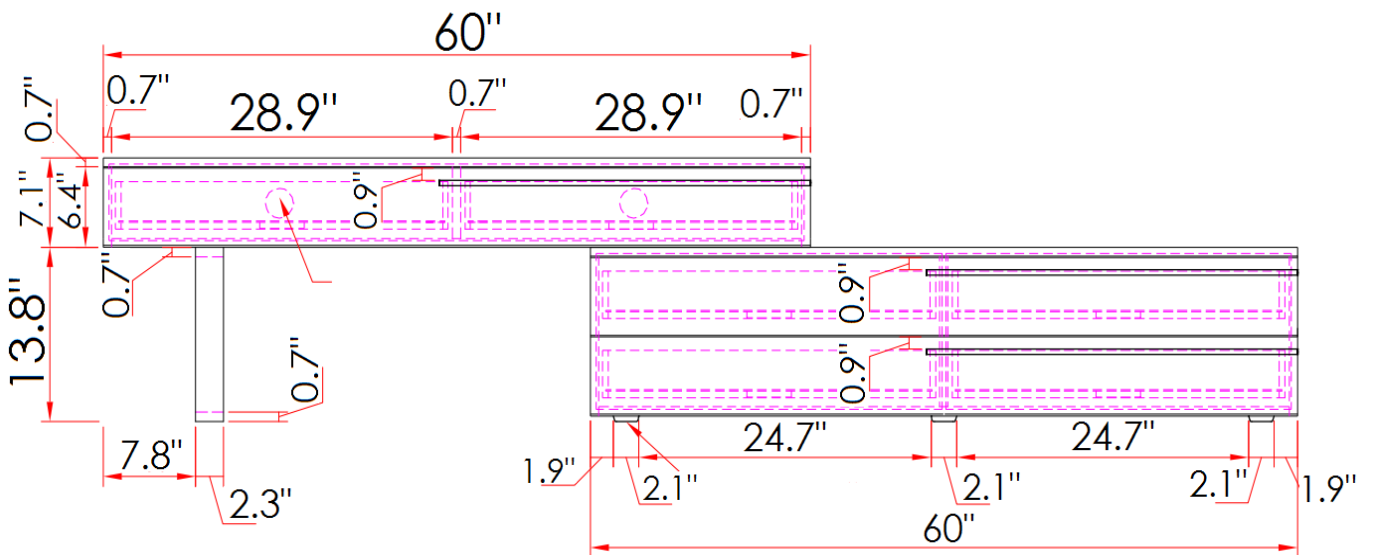

44 National Road
Edison, NJ 08817
www.jnmfurniture.biz

SKU: 17475-GW

CE Hudson TV Base Grey+White

Sometimes the simplicity of a design is what anchors sophistication. This modern TV base features two contrasting colors juxtaposed to create a minimalist yet alluring design. This TV base features premium soft close drawers, and is available in 3 combinations. The top portion can be moved left or right to create the perfect size. Hang your TV on the wall, and place this unit underneath for the perfect accentuated look.

SKU: 17475-GW

Detailed Dimensions

CE Hudson TV Base Grey+White

Assembly Instructions

CPM5336-HA

CPM5336-HA

A x6
Spec: M6*30

B x6
Spec: Ø8*Ø14

C x5
Spec: Ø55*12

D x5
Spec: Ø3.8*L22

E x6
Spec: 38*38

1

2

3
