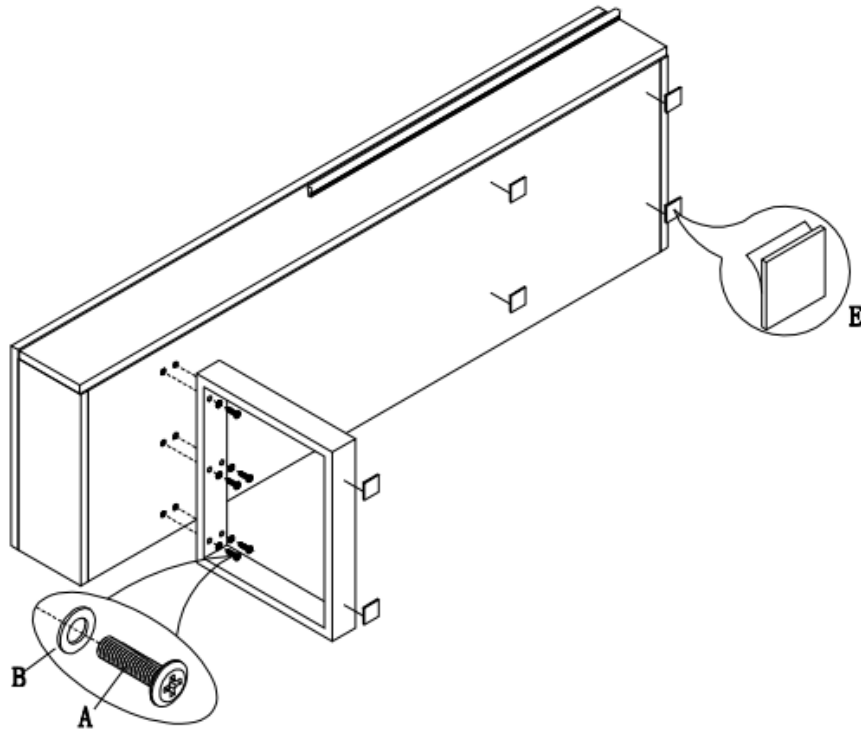

SKU: 17475-GW

Detailed Dimensions

CE Hudson TV Base Grey+White

Assembly Instructions

CPM5336-HA

CPM5336-HA

A x6
Spec: M6*30

B x6
Spec: Ø8*Ø14

C x5
Spec: Ø55*12

D x5
Spec: Ø3.8*L22

E x6
Spec: 38*38

1

2

3
