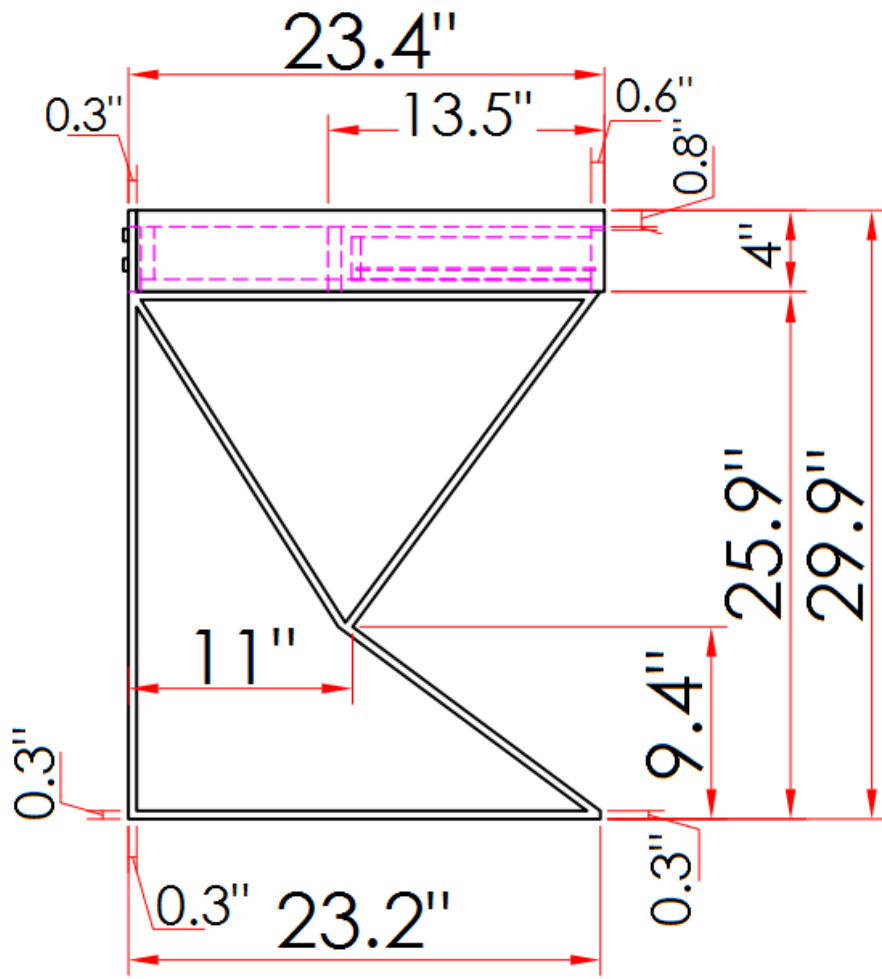

44 National Road
Edison, NJ 08817
www.jnmfurniture.biz

SKU: 17112-WA

CE Noho Desk Walnut

Designed to exude astounding elegance, The Noho Office desk features a unique aesthetic with unique chrome legs, and a striking top in your choice of warm walnut veneer, or high gloss white. This desk strikes a perfect balance of dynamic design, and functionality.

SKU: 17112-WA

Detailed Dimensions

CE Noho Desk Walnut

Assembly Instructions

CPM5007-HA

CPM5007-HA

A x16
Spec: 5/16xL30

B x1
Spec: 5#

C x16
Spec: $\phi 8 \times \phi 14$

D x6
Spec: 38x38

2