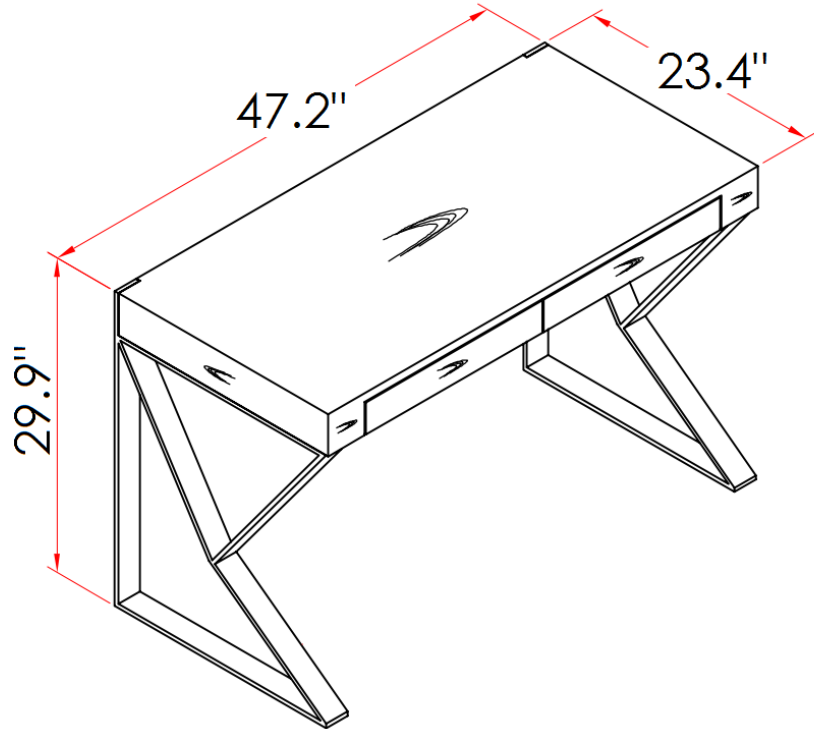

44 National Road
Edison, NJ 08817
www.jnmfurniture.biz

SKU: 17112-WA

CE Noho Desk Walnut

Designed to exude astounding elegance, The Noho Office desk features a unique aesthetic with unique chrome legs, and a striking top in your choice of warm walnut veneer, or high gloss white. This desk strikes a perfect balance of dynamic design, and functionality.

SKU: 17112-WA

Detailed Dimensions

CE Noho Desk Walnut

Assembly Instructions

CPM5007-HA

CPM5007-HA

A x16
Spec: 5/16xL30

B x1
Spec: 5#

C x16
Spec: $\phi 8 \times \phi 14$

D x6
Spec: 38x38

2