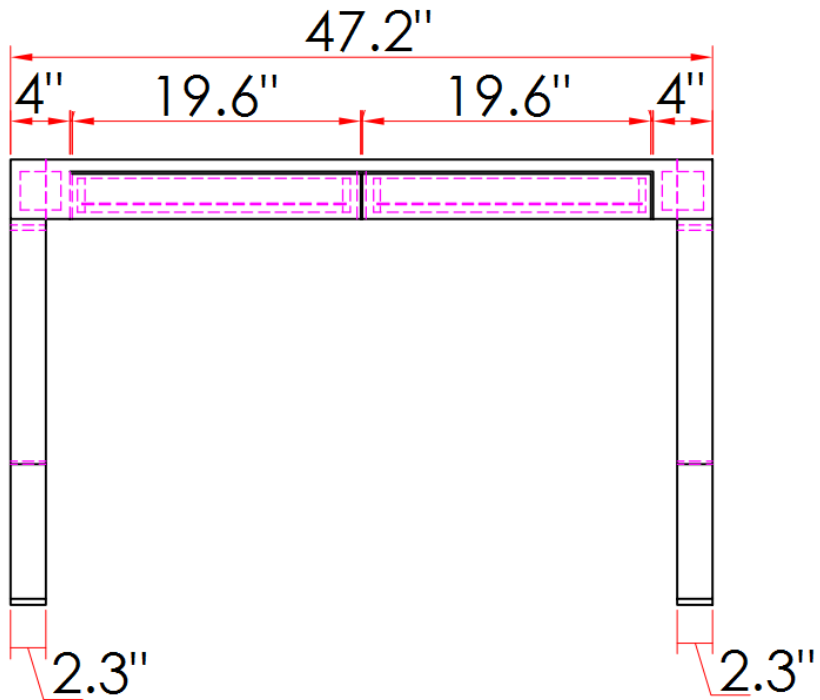

SKU: 17112-WA

Detailed Dimensions

CE Noho Desk Walnut

Assembly Instructions

CPM5007-HA

CPM5007-HA

A x16
Spec: 5/16xL30

B x1
Spec: 5#

C x16
Spec: $\phi 8 \times \phi 14$

D x6
Spec: 38x38

2