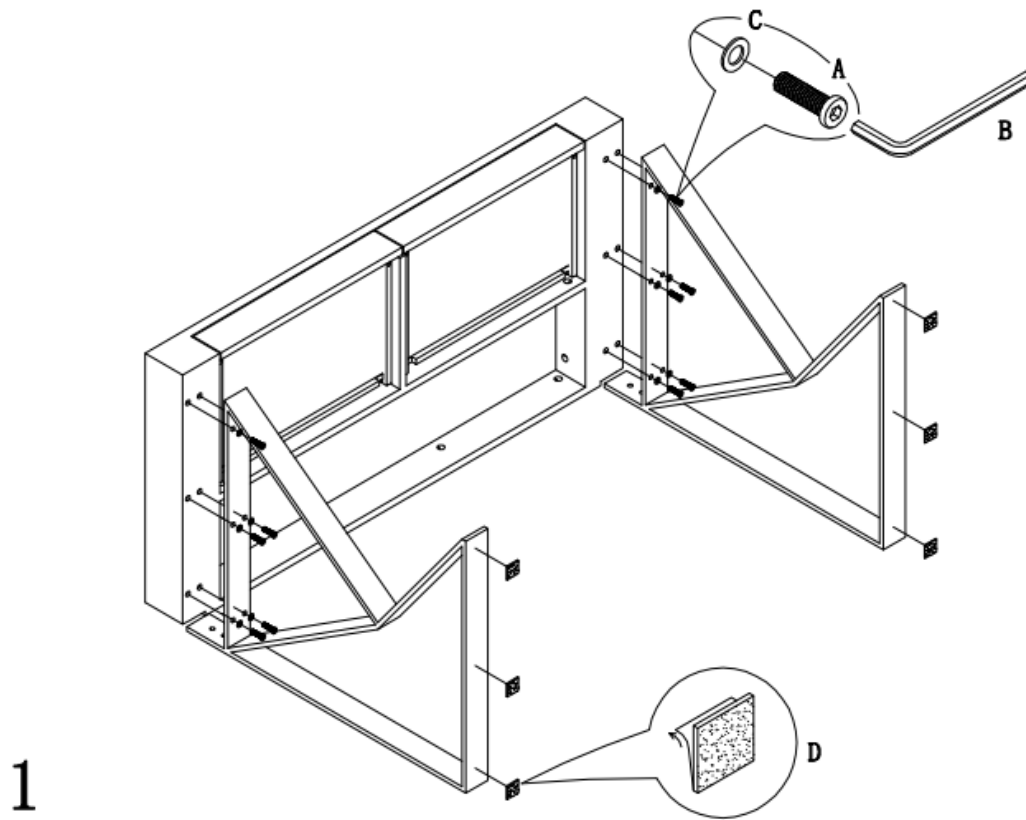

SKU: 17112-WA

Detailed Dimensions

CE Noho Desk Walnut

Assembly Instructions

CPM5007-HA

CPM5007-HA

A x16
Spec: 5/16xL30

B x1
Spec: 5#

C x16
Spec: $\phi 8 \times \phi 14$

D x6
Spec: 38x38

2