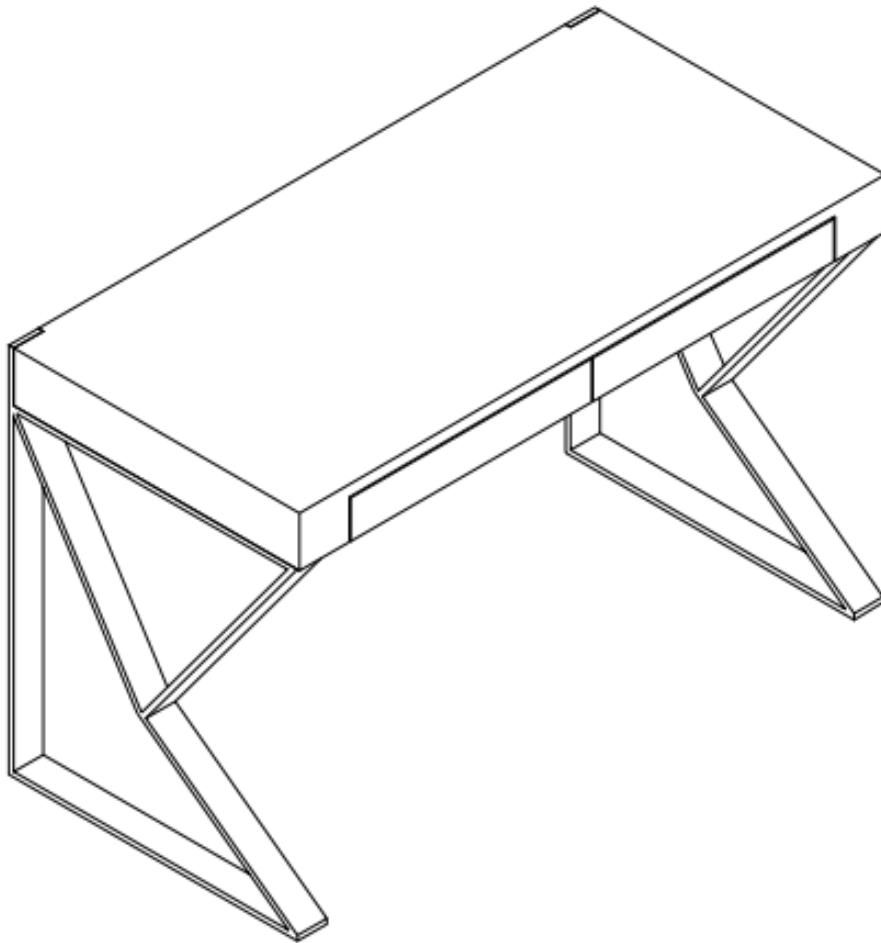

44 National Road
Edison, NJ 08817
www.jnmfurniture.biz

SKU: 17112-WA

CE Noho Desk Walnut

Designed to exude astounding elegance, The Noho Office desk features a unique aesthetic with unique chrome legs, and a striking top in your choice of warm walnut veneer, or high gloss white. This desk strikes a perfect balance of dynamic design, and functionality.

SKU: 17112-WA

Detailed Dimensions

CE Noho Desk Walnut

Assembly Instructions

CPM5007-HA

CPM5007-HA

A x16
Spec: 5/16xL30

B x1
Spec: 5#

C x16
Spec: $\phi 8 \times \phi 14$

D x6
Spec: 38x38

2