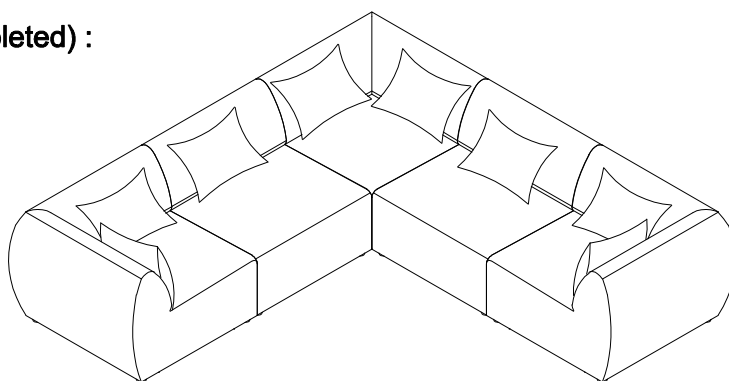

STEP 3 (Completed) :