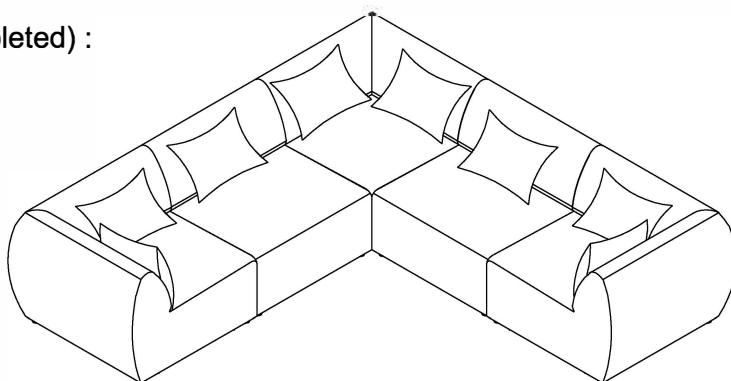

STEP 3 (Completed) :