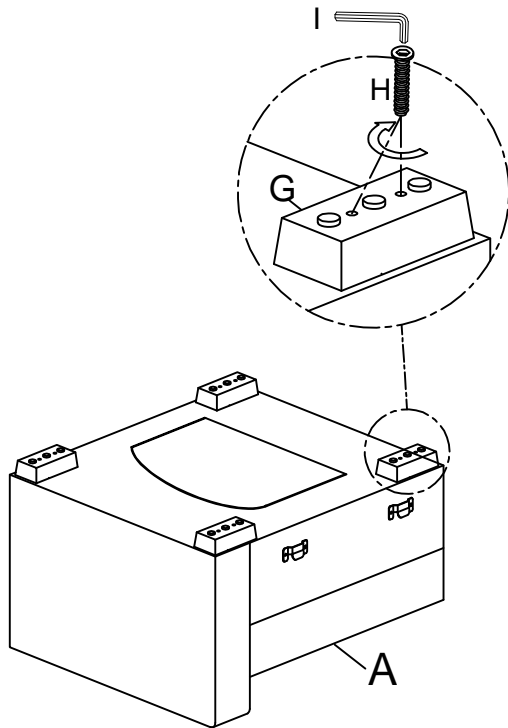

ASSEMBLY INSTRUCTION

ITEM NO: 9624GY-CR/9624BU-CR/9624TP-CR
Corner seat, 2 pillows

STEP # 2:

STEP # 3: