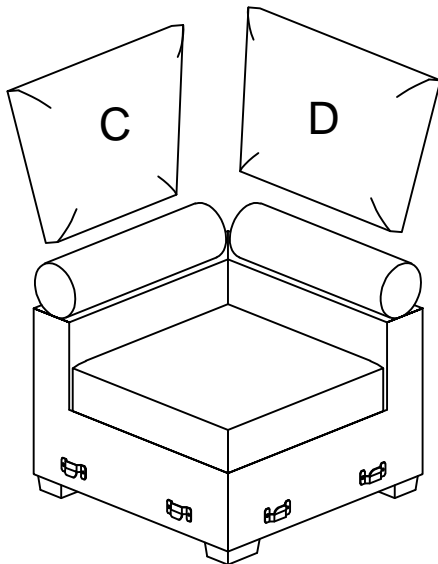

NO.	PARTS LIST	QTY	DESCRIPTION
A		1	SEAT FRAME
B		2	HEADREST
C		1	LSF BACK CUSHION
D		1	RSF BACK CUSHION
E	 21"*21"	1	PILLOW BU/GY
F	 21"*21"	1	PILLOW BU/GY GEOMETRIC

NO.	HARDWARE LIST	QTY	DESCRIPTION
G	 248*100*45mm	4	WOODEN LEGS
H	 M8*50mm	8	ALLEN BOLT
I	 M5*100*38mm	1	ALLEN KEY

STEP # 1:

ASSEMBLY INSTRUCTION

ITEM NO: 9624GY-CR/9624BU-CR/9624TP-CR
 Corner seat, 2 pillows

STEP # 2:

STEP # 3:

STEP # 4:

STEP # 5:

CARE INSTRUCTION FOR FABRIC FURNITURE