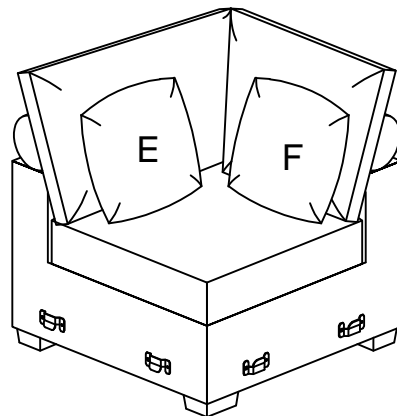

NO.	PARTS LIST	QTY	DESCRIPTION
A		1	SEAT FRAME
B		2	HEADREST
C		1	LSF BACK CUSHION
D		1	RSF BACK CUSHION
E	 21"*21"	1	PILLOW BU/GY
F	 21"*21"	1	PILLOW BU/GY GEOMETRIC

NO.	HARDWARE LIST	QTY	DESCRIPTION
G	 248*100*45mm	4	WOODEN LEGS
H	 M8*50mm	8	ALLEN BOLT
I	 M5*100*38mm	1	ALLEN KEY

STEP # 1:

ASSEMBLY INSTRUCTION

ITEM NO: 9624GY-CR/9624BU-CR/9624TP-CR
 Corner seat, 2 pillows

STEP # 2:

STEP # 3:

STEP # 4:

STEP # 5:

CARE INSTRUCTION FOR FABRIC FURNITURE