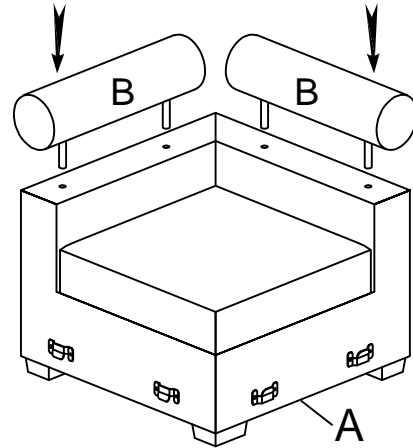

NO.	PARTS LIST	QTY	DESCRIPTION
A		1	SEAT FRAME
B		2	HEADREST
C		1	LSF BACK CUSHION
D		1	RSF BACK CUSHION
E	 21"*21"	1	PILLOW BU/GY
F	 21"*21"	1	PILLOW BU/GY GEOMETRIC

NO.	HARDWARE LIST	QTY	DESCRIPTION
G	 248*100*45mm	4	WOODEN LEGS
H	 M8*50mm	8	ALLEN BOLT
I	 M5*100*38mm	1	ALLEN KEY

STEP # 1:

ASSEMBLY INSTRUCTION

ITEM NO: 9624GY-CR/9624BU-CR/9624TP-CR
 Corner seat, 2 pillows

STEP # 2:

STEP # 3:

STEP # 4:

STEP # 5:

CARE INSTRUCTION FOR FABRIC FURNITURE