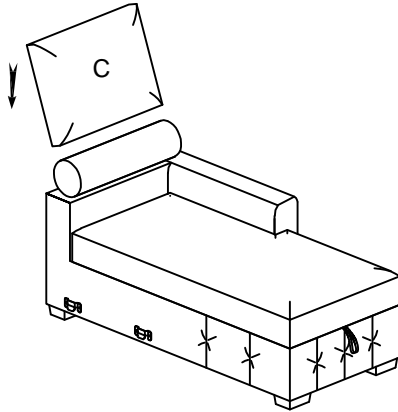

ASSEMBLY INSTRUCTION

ITEM NO: 9624GY-RC/9624BU-RC /9624TP-RC
Right Side Chaise with Hidden Storage, 4pillows

LEGS, HARDWARE, PILLOW GEOMETRIC (2PCS) AND HEADREST ARE STORED IN THE BOTTOM OF THE SEAT, PLEASE TAKE OUT FOR ASSEMBLY.

NO.	PARTS LIST	QTY	DESCRIPTION
A		1	SEAT FRAME
B		1	HEADREST
C		1	CHAIR BACK CUSHION
G	 21"*21"	2	PILLOW BU/GY/TP
H	 21"*21"	2	PILLOW BU/GY/TP GEOMETRIC

NO.	HARDWARE LIST	QTY	DESCRIPTION
D	 248*100*45mm	5	WOODEN LEGS
E	 M8*50mm	10	ALLEN BOLT
F	 M5*100*38mm	1	ALLEN KEY

STEP # 1: Pillow (H) 2pcs are for 9624BU-2L or 9624GY-2L or 9624TP-2L.

ASSEMBLY INSTRUCTION

ITEM NO: 9624GY-RC/9624BU-RC /9624TP-RC
Right Side Chaise with Hidden Storage, 4pillows

STEP # 2:

STEP # 3:

STEP # 4: