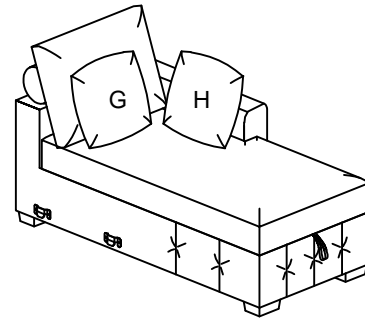

ASSEMBLY INSTRUCTION

ITEM NO: 9624GY-RC/9624BU-RC /9624TP-RC
Right Side Chaise with Hidden Storage, 4pillows

STEP # 4:

STEP # 5:

CARE INSTRUCTION FOR FABRIC FURNITURE

In order to maintain the original appearance of your fabric furniture, please follow below simple care procedures.

°Avoid exposing furniture directly to sunlight or heating and air conditioning outlets. Exposure to sunlight or heating and air conditioning outlets will fade/damage fabric.

°Wipe gently with a damp soft cloth to remove dust, dirt and any grime build up.