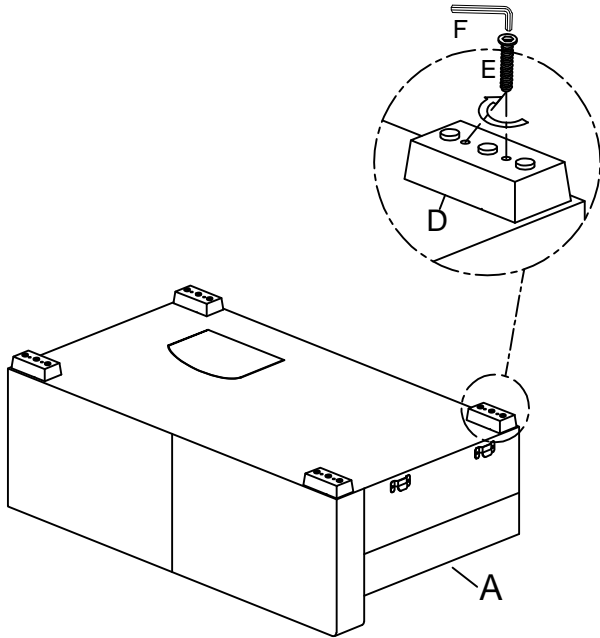

ASSEMBLY INSTRUCTION

ITEM NO: 9624GY-2A/9624BU-2A /9624TP-2A
Armless 2-Seater

STEP # 2:

STEP # 3: