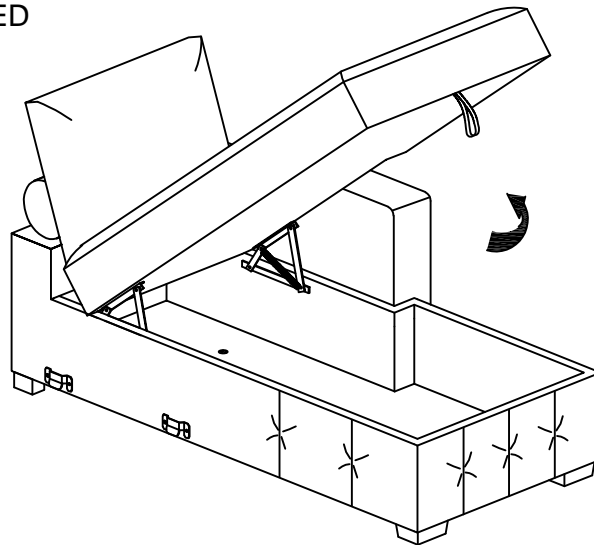

STEP # 6: COMPLETED

CARE INSTRUCTION FOR FABRIC FURNITURE

In order to maintain the original appearance of your fabric furniture, please follow below simple care procedures.

°Avoid exposing furniture directly to sunlight or heating and air conditioning outlets. Exposure to sunlight or heating and air conditioning outlets will fade/damage fabric.

°Wipe gently with a damp soft cloth to remove dust, dirt and any grime build up.