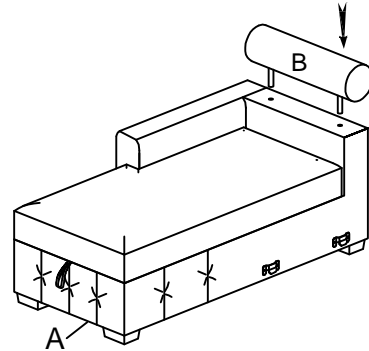

NO.	PARTS LIST	QTY	DESCRIPTION
A		1	SEAT FRAME
B		1	HEADREST
C		1	CHAIR BACK CUSHION
G	 21"*21"	2	PILLOW BU/GY/TP
H	 21"*21"	2	PILLOW BU/GY/TP GEOMETRIC

NO.	HARDWARE LIST	QTY	DESCRIPTION
D	 248*100*45mm	5	WOODEN LEGS
E	 M8*50mm	10	ALLEN BOLT
F	 M5*100*38mm	1	ALLEN KEY

STEP # 1: Pillow (H) 2pcs are for 9624BU-2R or 9624GY-2R or 9624TP-2R.

ASSEMBLY INSTRUCTION

ITEM NO: 9624GY-LC/9624BU-LC/9624TP-LC
Left Side Chaise with Hidden Storage, 4pillows

STEP # 2:

STEP # 3:

STEP # 4: