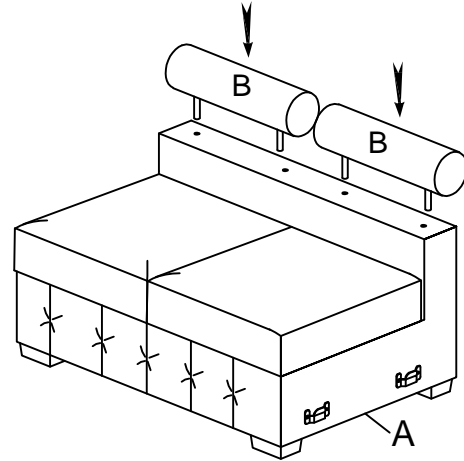

ASSEMBLY INSTRUCTION

ITEM NO: 9624GY-2A/9624BU-2A /9624TP-2A
Armless 2-Seater

STEP # 2:

STEP # 3:

STEP # 4:

STEP # 5:

CARE INSTRUCTION FOR FABRIC FURNITURE

In order to maintain the original appearance of your fabric furniture, please follow below simple care procedures.

°Avoid exposing furniture directly to sunlight or heating and air conditioning outlets. Exposure to sunlight or heating and air conditioning outlets will fade/damage fabric.

°Wipe gently with a damp soft cloth to remove dust, dirt and any grime build up.