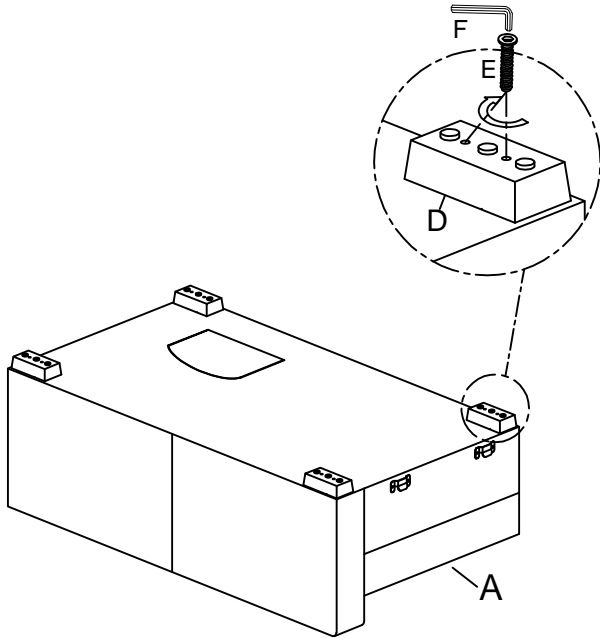

NO.	HARDWARE LIST	QTY	DESCRIPTION
D	 248*100*45mm	4	WOODEN LEGS
E	 M8*50mm	8	ALLEN BOLT
F	 M5*100*38mm	1	ALLEN KEY

STEP # 1:

ASSEMBLY INSTRUCTION

ITEM NO: 9624GY-2A/9624BU-2A /9624TP-2A
Armless 2-Seater

STEP # 2: