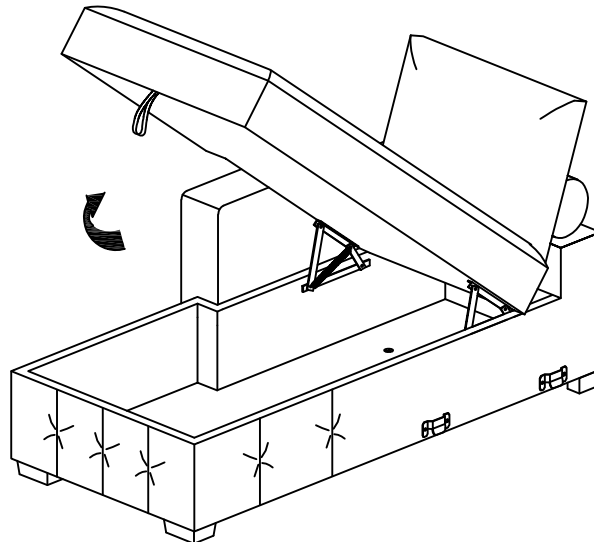

STEP # 6: COMPLETED

CARE INSTRUCTION FOR FABRIC FURNITURE

In order to maintain the original appearance of your fabric furniture, please follow below simple care procedures.

° Avoid exposing furniture directly to sunlight or heating and air conditioning outlets. Exposure to sunlight or heating and air conditioning outlets will fade/damage fabric.

° Wipe gently with a damp soft cloth to remove dust, dirt and any grime build up.