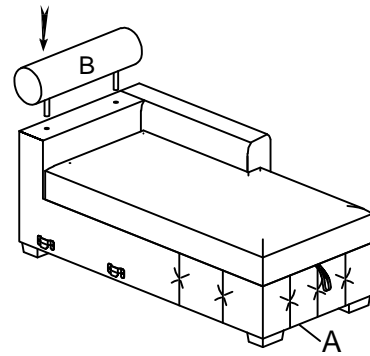

NO.	PARTS LIST	QTY	DESCRIPTION
A		1	SEAT FRAME
B		1	HEADREST
C		1	CHAIR BACK CUSHION
G	 21"*21"	2	PILLOW BU/GY/TP
H	 21"*21"	2	PILLOW BU/GY/TP GEOMETRIC

NO.	HARDWARE LIST	QTY	DESCRIPTION
D	 248*100*45mm	5	WOODEN LEGS
E	 M8*50mm	10	ALLEN BOLT
F	 M5*100*38mm	1	ALLEN KEY

STEP # 1: Pillow (H) 2pcs are for 9624BU-2L or 9624GY-2L or 9624TP-2L.

ASSEMBLY INSTRUCTION

ITEM NO: 9624GY-RC/9624BU-RC /9624TP-RC
Right Side Chaise with Hidden Storage, 4pillows

STEP # 2:

STEP # 3:

STEP # 4: