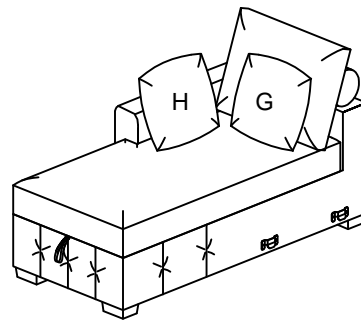

ASSEMBLY INSTRUCTION

ITEM NO: 9624GY-LC/9624BU-LC/9624TP-LC
Left Side Chaise with Hidden Storage, 4pillows

STEP # 2:

STEP # 3:

STEP # 4:

STEP # 5:

STEP # 6: COMPLETED

CARE INSTRUCTION FOR FABRIC FURNITURE

In order to maintain the original appearance of your fabric furniture, please follow below simple care procedures.

° Avoid exposing furniture directly to sunlight or heating and air conditioning outlets. Exposure to sunlight or heating and air conditioning outlets will fade/damage fabric.

° Wipe gently with a damp soft cloth to remove dust, dirt and any grime build up.