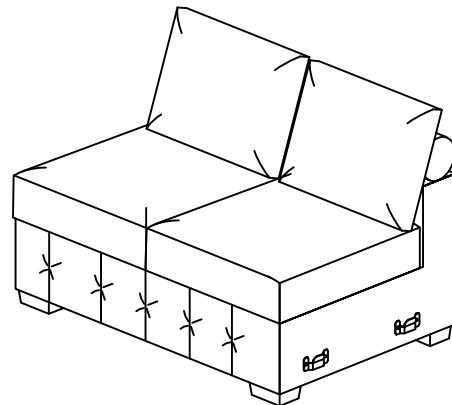

STEP # 5:

CARE INSTRUCTION FOR FABRIC FURNITURE

In order to maintain the original appearance of your fabric furniture, please follow below simple care procedures.

°Avoid exposing furniture directly to sunlight or heating and air conditioning outlets. Exposure to sunlight or heating and air conditioning outlets will fade/damage fabric.

°Wipe gently with a damp soft cloth to remove dust, dirt and any grime build up.