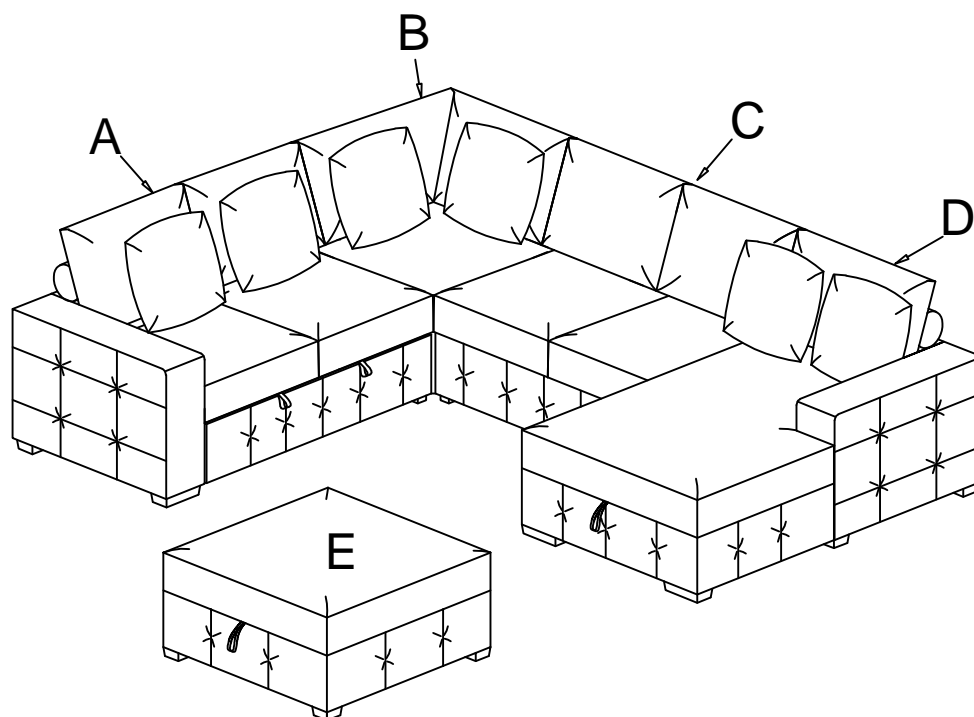

ASSEMBLY INSTRUCTION

LEGS, HARDWARE, HEADREST AND SEATER BACK CUSHION ARE STORED IN THE BOTTOM OF THE SEAT, PLEASE TAKE OUT FOR ASSEMBLY.

NO.	PARTS LIST	QTY	DESCRIPTION
A		1	9624GY-2L/9624BU-2L/9624TP-2L
B		1	9624GY-CR/9624BU-CR/9624TP-CR
C		1	9624GY-2A/9624BU-2A/9624TP-2A
D		1	9624GY-RC/9624BU-RC/9624TP-RC
E		1	9624GY-4/9624BU-4/9624TP-4

CARE INSTRUCTION FOR FABRIC FURNITURE

In order to maintain the original appearance of your fabric furniture, please follow below simple care procedures.

°Avoid exposing furniture directly to sunlight or heating and air conditioning outlets. Exposure to sunlight or heating and air conditioning outlets will fade/damage fabric.

°Wipe gently with a damp soft cloth to remove dust, dirt and any grime build up.