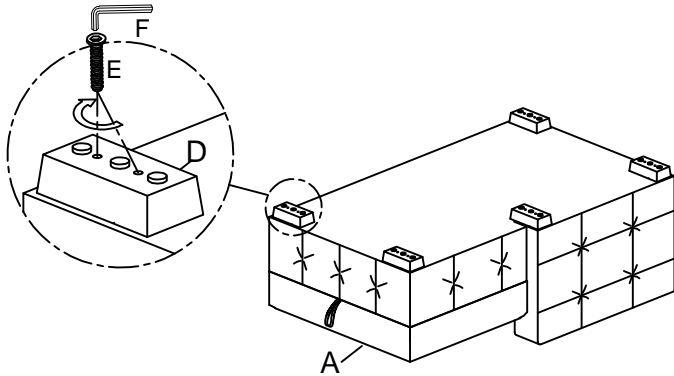

ASSEMBLY INSTRUCTION

ITEM NO: 9624GY-LC/9624BU-LC/9624TP-LC
Left Side Chaise with Hidden Storage, 4pillows

STEP # 2: