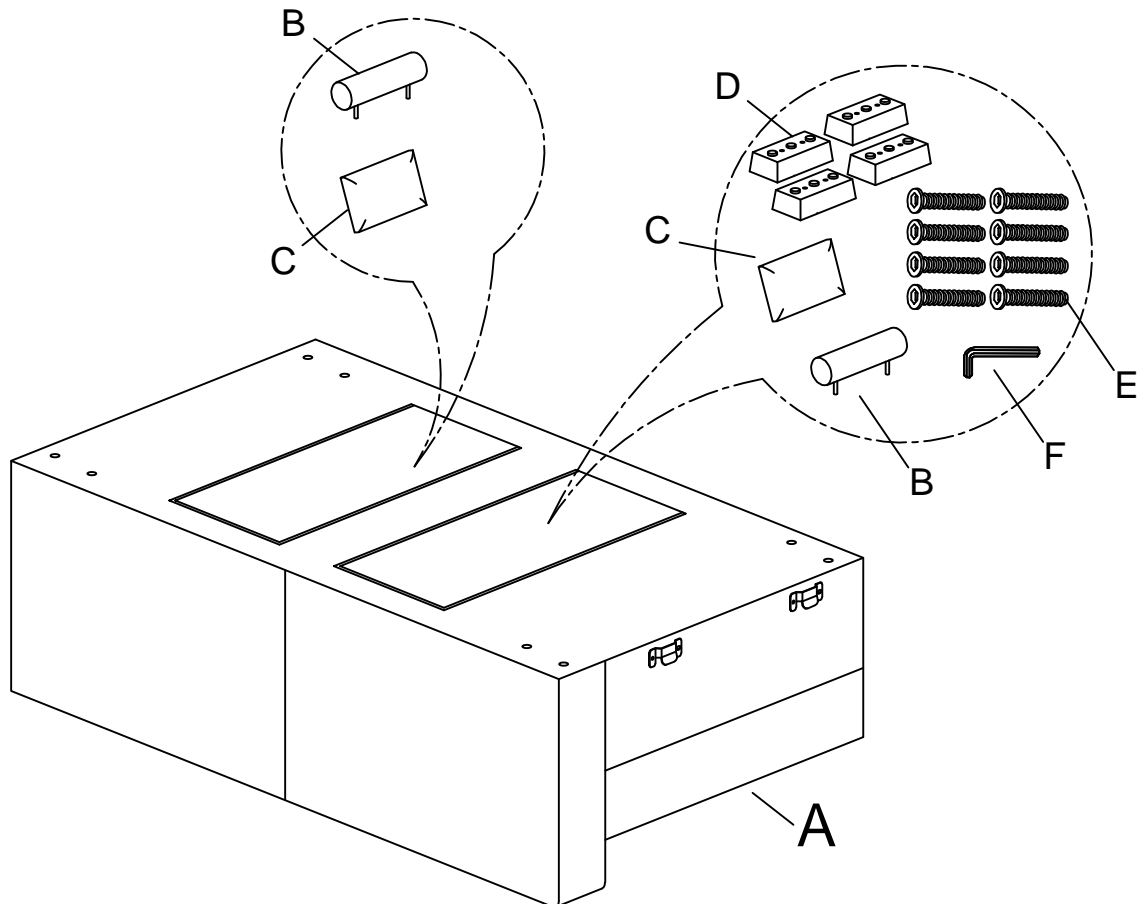

ASSEMBLY INSTRUCTION

ITEM NO: 9624GY-2A/9624BU-2A/9624TP-2A
Armless 2-Seater

LEGS, HARDWARE, HEADREST AND SEATER BACK CUSHION ARE STORED IN THE BOTTOM OF THE SEAT, PLEASE TAKE OUT FOR ASSEMBLY.

NO.	PARTS LIST	QTY	DESCRIPTION
A		1	SEAT FRAME
B		2	HEADREST
C		2	2-SEATER BACK CUSHION

NO.	HARDWARE LIST	QTY	DESCRIPTION
D	 248*100*45mm	4	WOODEN LEGS
E	 M8*50mm	8	ALLEN BOLT
F	 M5*100*38mm	1	ALLEN KEY

STEP # 1:

ASSEMBLY INSTRUCTION

ITEM NO: 9624GY-2A/9624BU-2A /9624TP-2A
Armless 2-Seater

STEP # 2: