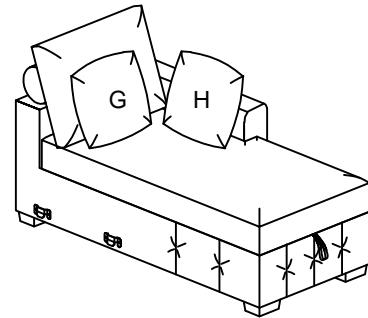

ASSEMBLY INSTRUCTION

ITEM NO: 9624GY-RC/9624BU-RC /9624TP-RC
Right Side Chaise with Hidden Storage, 4pillows

STEP # 4:

STEP # 5:

CARE INSTRUCTION FOR FABRIC FURNITURE

In order to maintain the original appearance of your fabric furniture, please follow below simple care procedures.

°Avoid exposing furniture directly to sunlight or heating and air conditioning outlets. Exposure to sunlight or heating and air conditioning outlets will fade/damage fabric.

°Wipe gently with a damp soft cloth to remove dust, dirt and any grime build up.