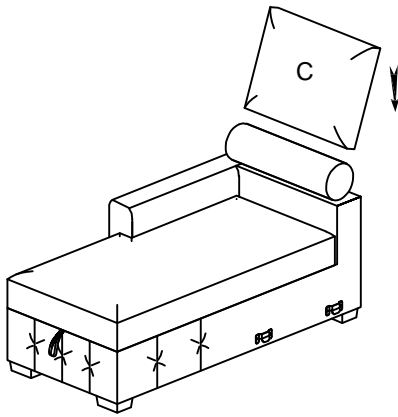

NO.	PARTS LIST	QTY	DESCRIPTION
A		1	SEAT FRAME
B		1	HEADREST
C		1	CHAIR BACK CUSHION
G	 21"*21"	2	PILLOW BU/GY/TP
H	 21"*21"	2	PILLOW BU/GY/TP GEOMETRIC

NO.	HARDWARE LIST	QTY	DESCRIPTION
D	 248*100*45mm	5	WOODEN LEGS
E	 M8*50mm	10	ALLEN BOLT
F	 M5*100*38mm	1	ALLEN KEY

STEP # 1: Pillow (H) 2pcs are for 9624BU-2R or 9624GY-2R or 9624TP-2R.

ASSEMBLY INSTRUCTION

ITEM NO: 9624GY-LC/9624BU-LC/9624TP-LC
Left Side Chaise with Hidden Storage, 4pillows

STEP # 2:

STEP # 3:

STEP # 4: