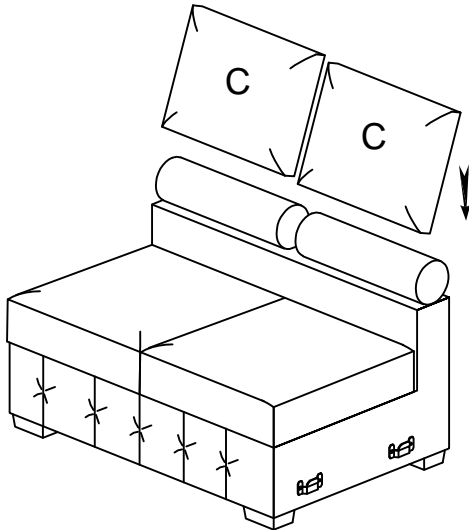

ASSEMBLY INSTRUCTION

ITEM NO: 9624GY-2A/9624BU-2A /9624TP-2A
Armless 2-Seater

STEP # 2:

STEP # 3:

STEP # 4:

STEP # 5:

CARE INSTRUCTION FOR FABRIC FURNITURE

In order to maintain the original appearance of your fabric furniture, please follow below simple care procedures.

°Avoid exposing furniture directly to sunlight or heating and air conditioning outlets. Exposure to sunlight or heating and air conditioning outlets will fade/damage fabric.

°Wipe gently with a damp soft cloth to remove dust, dirt and any grime build up.