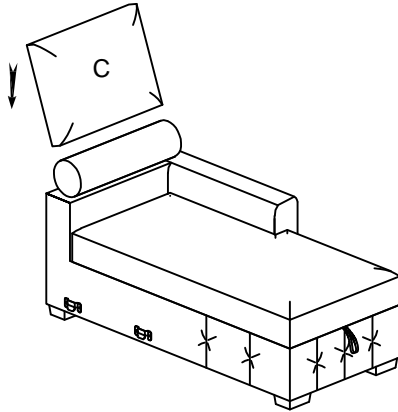

NO.	PARTS LIST	QTY	DESCRIPTION
A		1	SEAT FRAME
B		1	HEADREST
C		1	CHAIR BACK CUSHION
G	 21"*21"	2	PILLOW BU/GY/TP
H	 21"*21"	2	PILLOW BU/GY/TP GEOMETRIC

NO.	HARDWARE LIST	QTY	DESCRIPTION
D	 248*100*45mm	5	WOODEN LEGS
E	 M8*50mm	10	ALLEN BOLT
F	 M5*100*38mm	1	ALLEN KEY

STEP # 1: Pillow (H) 2pcs are for 9624BU-2L or 9624GY-2L or 9624TP-2L.

ASSEMBLY INSTRUCTION

ITEM NO: 9624GY-RC/9624BU-RC /9624TP-RC
Right Side Chaise with Hidden Storage, 4pillows

STEP # 2:

STEP # 3:

STEP # 4: