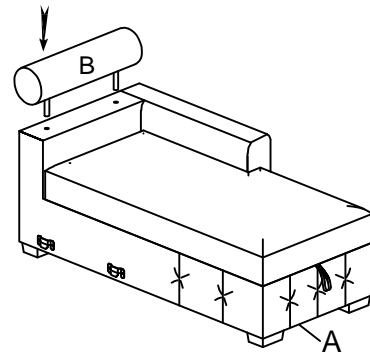

NO.	PARTS LIST	QTY	DESCRIPTION
A		1	SEAT FRAME
B		1	HEADREST
C		1	CHAIR BACK CUSHION
G	 21"*21"	2	PILLOW BU/GY/TP
H	 21"*21"	2	PILLOW BU/GY/TP GEOMETRIC

NO.	HARDWARE LIST	QTY	DESCRIPTION
D	 248*100*45mm	5	WOODEN LEGS
E	 M8*50mm	10	ALLEN BOLT
F	 M5*100*38mm	1	ALLEN KEY

**STEP # 1:** Pillow (H) 2pcs are for 9624BU-2L or 9624GY-2L or 9624TP-2L.

# ASSEMBLY INSTRUCTION

ITEM NO: 9624GY-RC/9624BU-RC /9624TP-RC  
Right Side Chaise with Hidden Storage, 4pillows

STEP # 2:

STEP # 3:

STEP # 4:

STEP # 5:

STEP # 6: COMPLETED