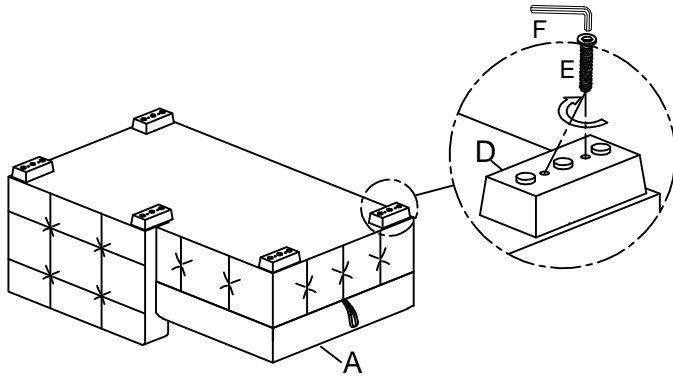

ASSEMBLY INSTRUCTION

ITEM NO: 9624GY-RC/9624BU-RC /9624TP-RC
Right Side Chaise with Hidden Storage, 4pillows

STEP # 2:

STEP # 3: