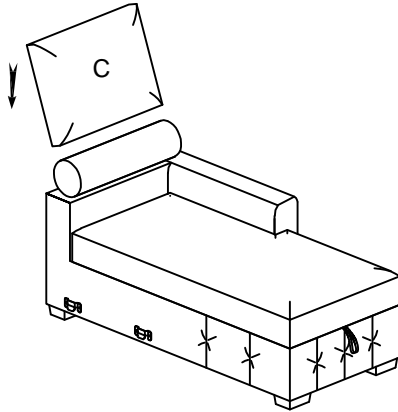

# ASSEMBLY INSTRUCTION

ITEM NO: 9624GY-RC/9624BU-RC /9624TP-RC  
Right Side Chaise with Hidden Storage, 4pillows

LEGS, HARDWARE, PILLOW GEOMETRIC (2PCS) AND HEADREST ARE STORED IN THE BOTTOM OF THE SEAT, PLEASE TAKE OUT FOR ASSEMBLY.

NO.	PARTS LIST	QTY	DESCRIPTION
A		1	SEAT FRAME
B		1	HEADREST
C		1	CHAIR BACK CUSHION
G	 21"*21"	2	PILLOW BU/GY/TP
H	 21"*21"	2	PILLOW BU/GY/TP GEOMETRIC

NO.	HARDWARE LIST	QTY	DESCRIPTION
D	 248*100*45mm	5	WOODEN LEGS
E	 M8*50mm	10	ALLEN BOLT
F	 M5*100*38mm	1	ALLEN KEY

# ASSEMBLY INSTRUCTION

ITEM NO: 9624GY-RC/9624BU-RC /9624TP-RC  
Right Side Chaise with Hidden Storage, 4pillows

STEP # 2:

STEP # 3:

STEP # 4:

STEP # 5:

STEP # 6: COMPLETED