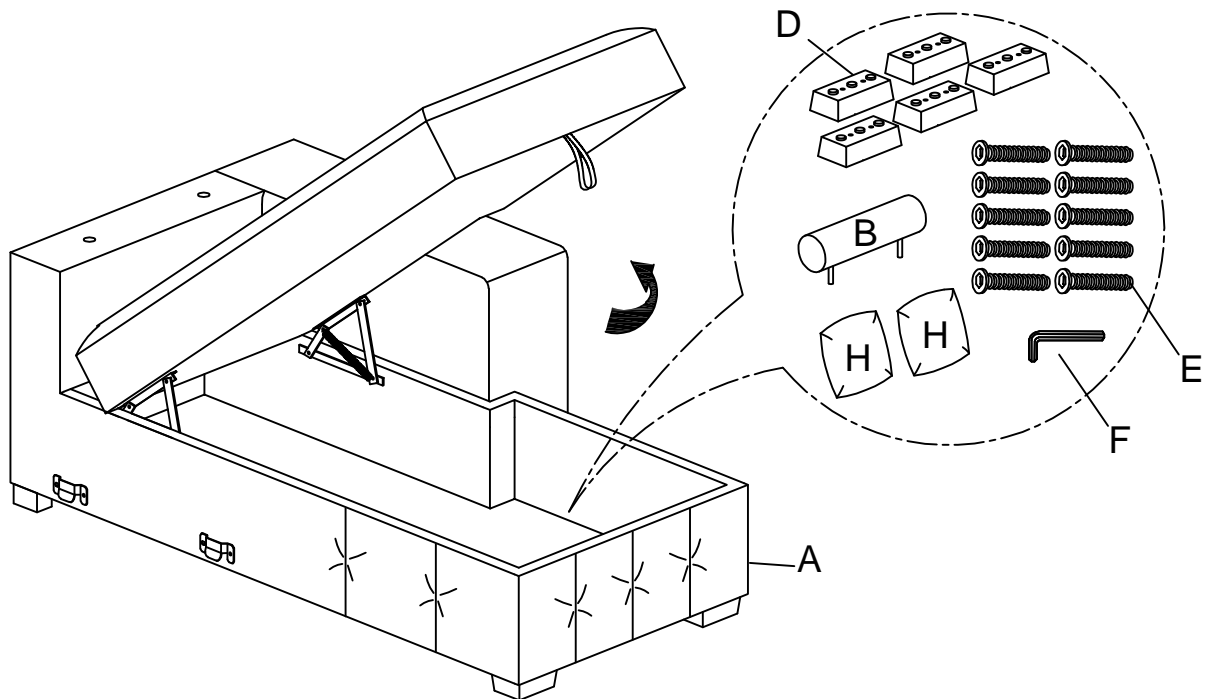

ASSEMBLY INSTRUCTION

ITEM NO: 9624GY-RC/9624BU-RC /9624TP-RC
Right Side Chaise with Hidden Storage, 4pillows

LEGS, HARDWARE, PILLOW GEOMETRIC (2PCS) AND HEADREST ARE STORED IN THE BOTTOM OF THE SEAT, PLEASE TAKE OUT FOR ASSEMBLY.

NO.	PARTS LIST	QTY	DESCRIPTION
A		1	SEAT FRAME
B		1	HEADREST
C		1	CHAIR BACK CUSHION
G	21"*21"	2	PILLOW BU/GY/TP
H	21"*21"	2	PILLOW BU/GY/TP GEOMETRIC

NO.	HARDWARE LIST	QTY	DESCRIPTION
D	 248*100*45mm	5	WOODEN LEGS
E	 M8*50mm	10	ALLEN BOLT
F	 M5*100*38mm	1	ALLEN KEY

STEP # 1: Pillow (H) 2pcs are for 9624BU-2L or 9624GY-2L or 9624TP-2L.