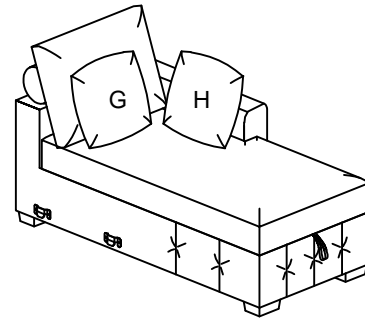

NO.	PARTS LIST	QTY	DESCRIPTION
A		1	SEAT FRAME
B		1	HEADREST
C		1	CHAIR BACK CUSHION
G	 21"*21"	2	PILLOW BU/GY/TP
H	 21"*21"	2	PILLOW BU/GY/TP GEOMETRIC

NO.	HARDWARE LIST	QTY	DESCRIPTION
D	 248*100*45mm	5	WOODEN LEGS
E	 M8*50mm	10	ALLEN BOLT
F	 M5*100*38mm	1	ALLEN KEY

**STEP # 1:** Pillow (H) 2pcs are for 9624BU-2L or 9624GY-2L or 9624TP-2L.

# ASSEMBLY INSTRUCTION

ITEM NO: 9624GY-RC/9624BU-RC /9624TP-RC  
Right Side Chaise with Hidden Storage, 4pillows

STEP # 2:

STEP # 3:

STEP # 4:

STEP # 5:

STEP # 6: COMPLETED