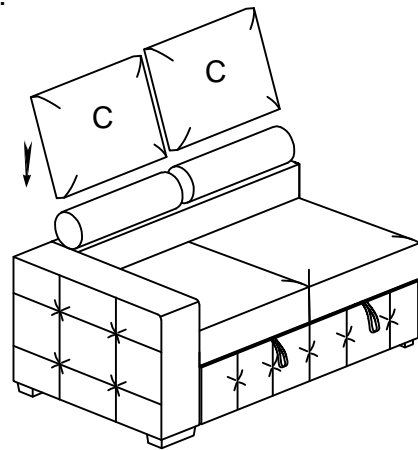

ASSEMBLY INSTRUCTION

ITEM NO: 9624GY-2L/9624BU-2L /9624TP-2L
Left Side 2-Seater with Pull-out Bed

NO.	PARTS LIST	QTY	DESCRIPTION
A		1	SEAT FRAME
B		2	HEADREST
C		2	2-SEATER BACK CUSHION

STEP # 1:

STEP # 2:

STEP # 3:

STEP # 4: COMPLETED

CARE INSTRUCTION FOR FABRIC FURNITURE

In order to maintain the original appearance of your fabric furniture, please follow below simple care procedures.

°Avoid exposing furniture directly to sunlight or heating and air conditioning outlets. Exposure to sunlight or heating and air conditioning outlets will fade/damage fabric.

°Wipe gently with a damp soft cloth to remove dust, dirt and any grime build up.