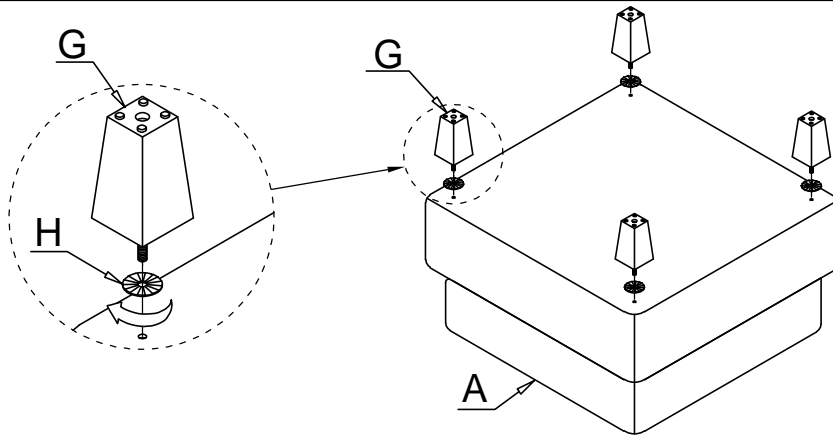

ASSEMBLY INSTRUCTION

ITEM NO: 9557BUE-CR CORNER SEAT WITH STORAGE

STEP 2: