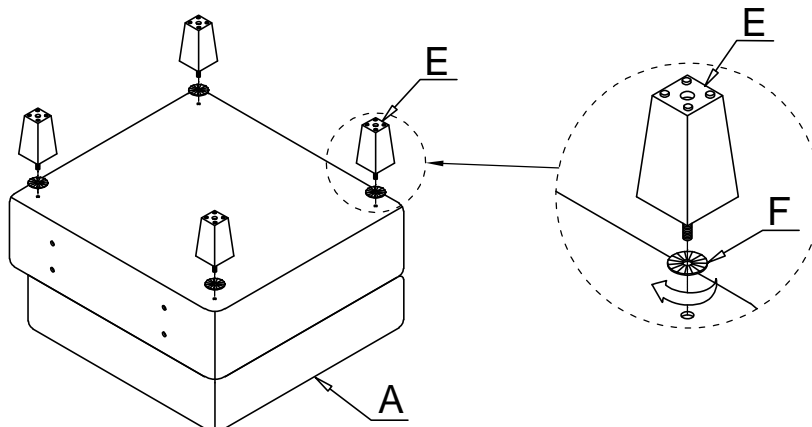

STEP 7:

STEP 8:

ASSEMBLY INSTRUCTION

ITEM NO: 9557BUE-C1A CHAIR WITH ONE ARM & STORAGE

NO.	PARTS LIST	QTY	DESCRIPTION	NO.	PARTS LIST	QTY	DESCRIPTION
A		1	Seat Frame	G		4	Allen Bolt ØM8*50
B		1	LSF/RSF Armrest	H		3	Allen Bolt ØM8*35
C		1	Back Rest	I		7	Flat Washer M8*Ø22*1.5mm
D		1	Back Cushion	K		7	Lock Washer M8
E		4	Plastic Leg 65*65*118mm	L		1	Allen Key M5*100*50mm
F		4	Washer	M		2	Clamp 60*40*5mm

STEP 1: Take out LSF/RSF Armrest(B), Back rest(C) from the bottom.

STEP 2:

ASSEMBLY INSTRUCTION

ITEM NO: 9557BUE-C1A CHAIR WITH ONE ARM & STORAGE

STEP 3:

STEP 4:

ASSEMBLY INSTRUCTION

ITEM NO: 9557BUE-C1A CHAIR WITH ONE ARM & STORAGE