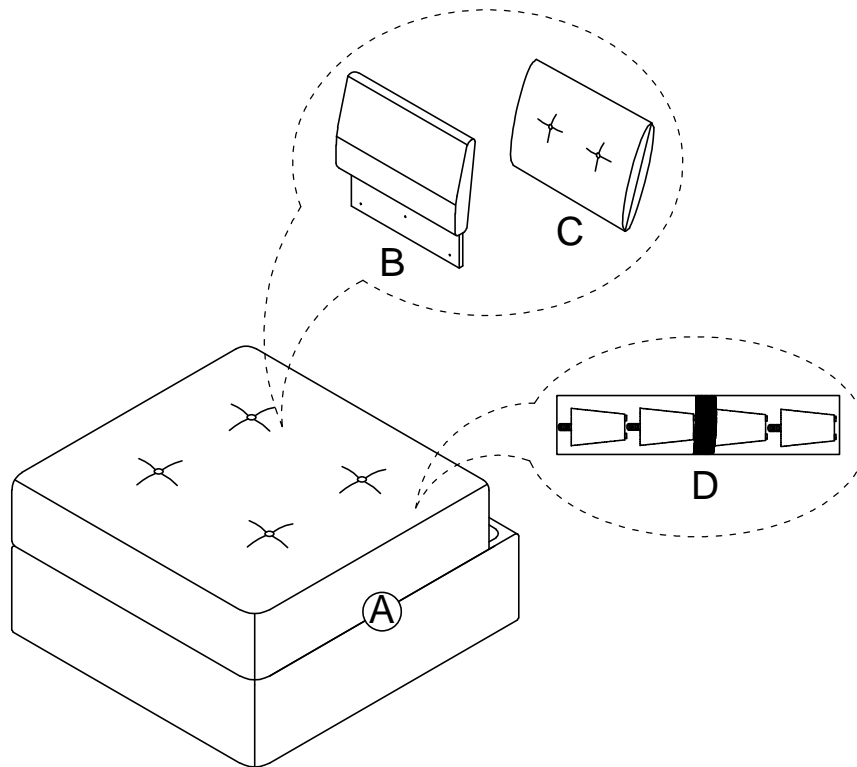

ASSEMBLY INSTRUCTION

ITEM NO: 9557BUE-AC ARMLESS CHAIR WITH STORAGE

NO.	PARTS LIST	QTY	DESCRIPTION	NO.	PARTS LIST	QTY	DESCRIPTION
A		1	Seat Frame	F		3	Allen Bolt φM8*35
B		1	Back Rest	G		3	Flat Washer M8*φ22*1.5mm
C		1	Back Cushion	H		3	Lock Washer M8
D		4	Plastic Leg 65*65*118mm	I		1	Allen Key M5*100*50mm
E		4	Washer	K		2	Clamp 60*40*5mm

STEP 1: Take out Back Rest(**B**), Back Cushion(**C**), Plastic leg(**D**), Washer(**E**), Allen Bolt(**F**), Flat Washer(**G**), Lock Washer(**H**), Allen Key(**I**), Clamp(**K**) from the bottom.