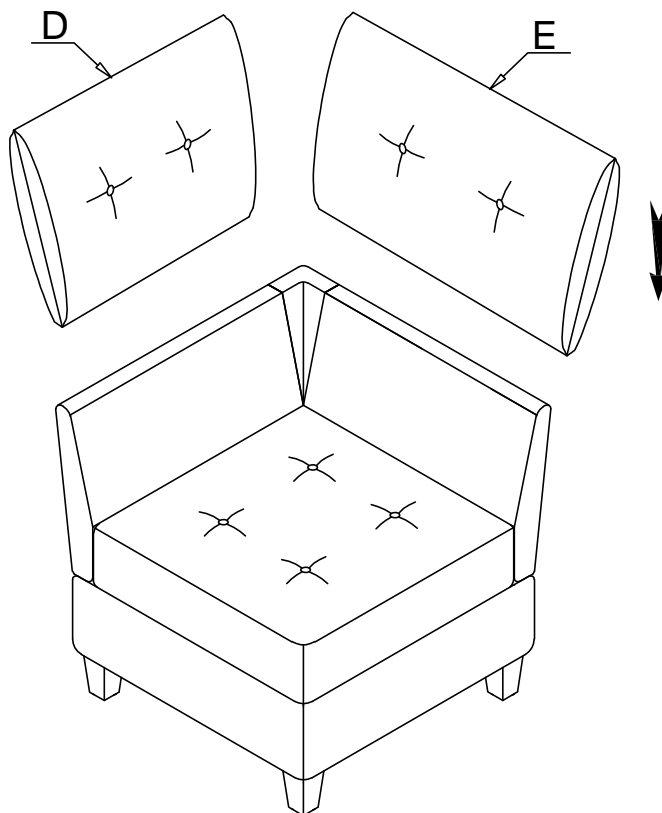

ASSEMBLY INSTRUCTION

ITEM NO: 9557BUE-CR CORNER SEAT WITH STORAGE

NO.	PARTS LIST	QTY	DESCRIPTION	NO.	PARTS LIST	QTY	DESCRIPTION
A		1	Seat Frame	H		4	Washer
B		1	Left Back Rest	I		6	Allen Bolt ØM8*35
C		1	Right Back Rest	K		6	Flat Washer M8*Ø22*1.5mm
D		1	Left Back Cushion	L		6	Lock Washer M8
E		1	Right Back Cushion	M		1	Allen Key M5*100*50mm
F		1	Corner Back Support	N		2	Clamp 60*40*5mm
G		4	Plastic Leg 65*65*118mm				

STEP 1: Take out Left Back rest(B), Right Back rest(C), Plastic leg(G), Washer(H), Allen Bolt(I), Flat Washer(K), Lock Washer(L), Allen Key(M), Clamp(N) from the bottom.

ASSEMBLY INSTRUCTION

ITEM NO: 9557BUE-CR CORNER SEAT WITH STORAGE

STEP 2:

STEP 3:

STEP 4:

ASSEMBLY INSTRUCTION

ITEM NO: 9557BUE-CR CORNER SEAT WITH STORAGE

STEP 5:

STEP 6:

CARE INSTRUCTION FOR FABRIC FURNITURE

STEP 7:

STEP 8:

ASSEMBLY INSTRUCTION

ITEM NO: 9557BUE-C1A CHAIR WITH ONE ARM & STORAGE

NO.	PARTS LIST	QTY	DESCRIPTION	NO.	PARTS LIST	QTY	DESCRIPTION
A		1	Seat Frame	G		4	Allen Bolt ØM8*50
B		1	LSF/RSF Armrest	H		3	Allen Bolt ØM8*35
C		1	Back Rest	I		7	Flat Washer M8*Ø22*1.5mm
D		1	Back Cushion	K		7	Lock Washer M8
E		4	Plastic Leg 65*65*118mm	L		1	Allen Key M5*100*50mm
F		4	Washer	M		2	Clamp 60*40*5mm