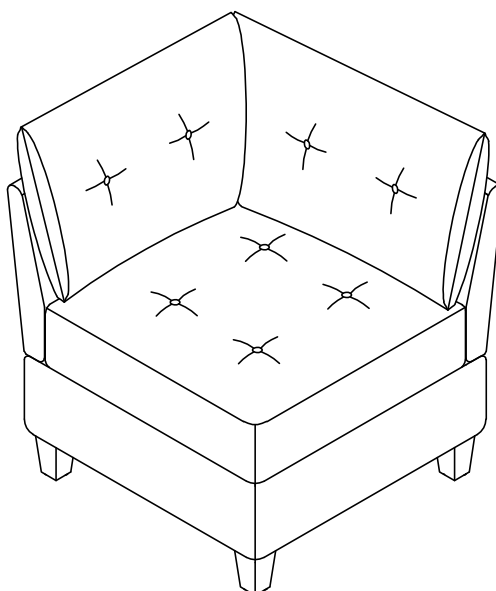

ASSEMBLY INSTRUCTION

ITEM NO: 9557BUE-CR CORNER SEAT WITH STORAGE

NO.	PARTS LIST	QTY	DESCRIPTION	NO.	PARTS LIST	QTY	DESCRIPTION
A		1	Seat Frame	H		4	Washer
B		1	Left Back Rest	I		6	Allen Bolt ØM8*35
C		1	Right Back Rest	K		6	Flat Washer M8*Ø22*1.5mm
D		1	Left Back Cushion	L		6	Lock Washer M8
E		1	Right Back Cushion	M		1	Allen Key M5*100*50mm
F		1	Corner Back Support	N		2	Clamp 60*40*5mm
G		4	Plastic Leg 65*65*118mm				

STEP 1: Take out Left Back rest(B), Right Back rest(C), Plastic leg(G), Washer(H), Allen Bolt(I), Flat Washer(K), Lock Washer(L), Allen Key(M), Clamp(N) from the bottom.

ASSEMBLY INSTRUCTION

ITEM NO: 9557BUE-CR CORNER SEAT WITH STORAGE

STEP 2:

STEP 3:

STEP 4:

ASSEMBLY INSTRUCTION

ITEM NO: 9557BUE-CR CORNER SEAT WITH STORAGE

STEP 5:

STEP 6:

CARE INSTRUCTION FOR FABRIC FURNITURE

STEP 7:

STEP 8:

ASSEMBLY INSTRUCTION

ITEM NO: 9557BUE-C1A CHAIR WITH ONE ARM & STORAGE

NO.	PARTS LIST	QTY	DESCRIPTION	NO.	PARTS LIST	QTY	DESCRIPTION
A		1	Seat Frame	G		4	Allen Bolt ØM8*50
B		1	LSF/RSF Armrest	H		3	Allen Bolt ØM8*35
C		1	Back Rest	I		7	Flat Washer M8*Ø22*1.5mm
D		1	Back Cushion	K		7	Lock Washer M8
E		4	Plastic Leg 65*65*118mm	L		1	Allen Key M5*100*50mm
F		4	Washer	M		2	Clamp 60*40*5mm