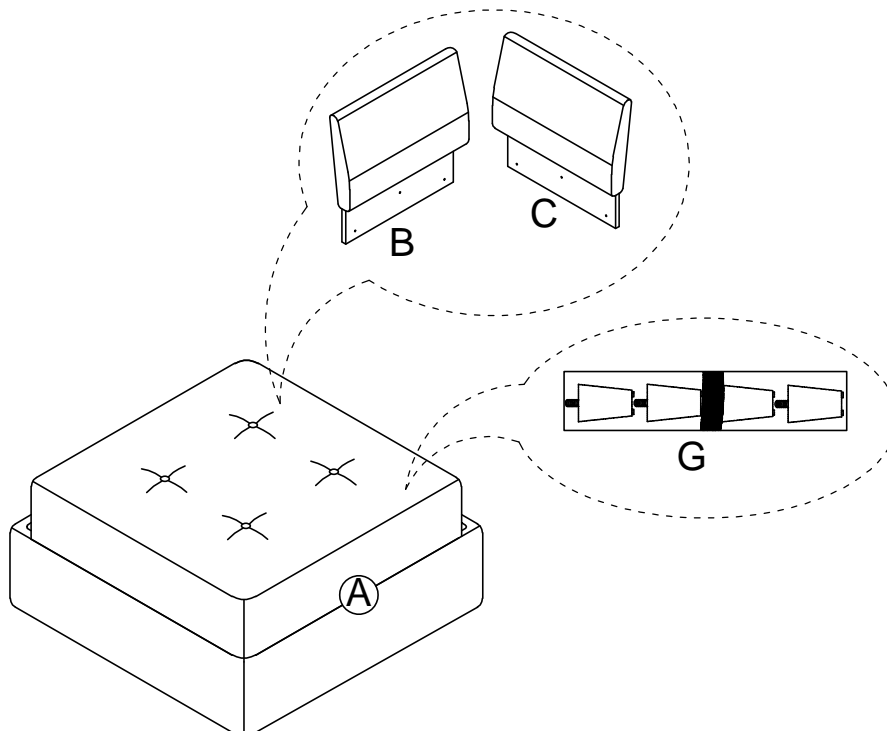

ASSEMBLY INSTRUCTION

ITEM NO: 9557BUE-CR CORNER SEAT WITH STORAGE

NO.	PARTS LIST	QTY	DESCRIPTION	NO.	PARTS LIST	QTY	DESCRIPTION
A		1	Seat Frame	H		4	Washer
B		1	Left Back Rest	I		6	Allen Bolt ØM8*35
C		1	Right Back Rest	K		6	Flat Washer M8*Ø22*1.5mm
D		1	Left Back Cushion	L		6	Lock Washer M8
E		1	Right Back Cushion	M		1	Allen Key M5*100*50mm
F		1	Corner Back Support	N		2	Clamp 60*40*5mm
G		4	Plastic Leg 65*65*118mm				

STEP 1: Take out Left Back rest(B), Right Back rest(C), Plastic leg(G), Washer(H), Allen Bolt(I), Flat Washer(K), Lock Washer(L), Allen Key(M), Clamp(N) from the bottom.

ASSEMBLY INSTRUCTION

ITEM NO: 9557BUE-CR CORNER SEAT WITH STORAGE