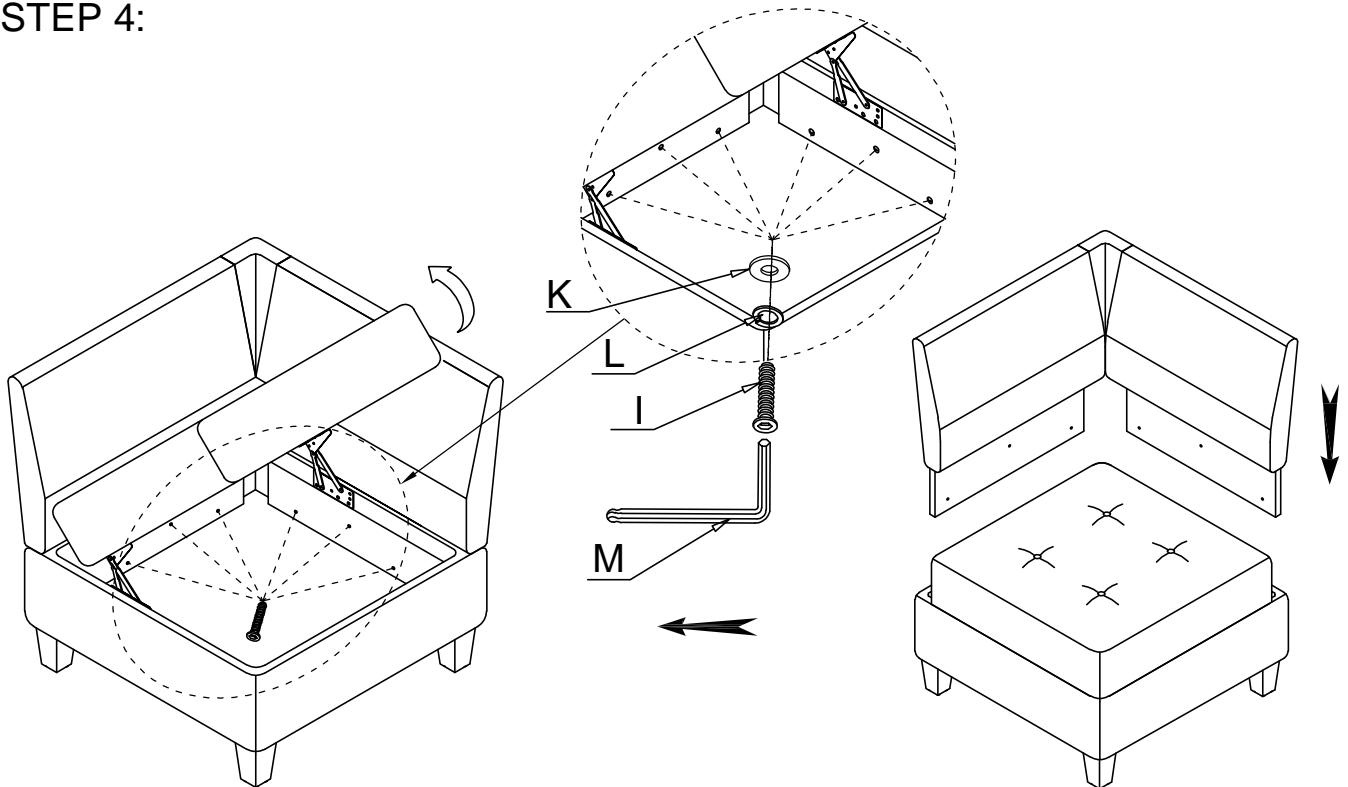

ASSEMBLY INSTRUCTION

ITEM NO: 9557BUE-CR CORNER SEAT WITH STORAGE

NO.	PARTS LIST	QTY	DESCRIPTION	NO.	PARTS LIST	QTY	DESCRIPTION
A		1	Seat Frame	H		4	Washer
B		1	Left Back Rest	I		6	Allen Bolt ØM8*35
C		1	Right Back Rest	K		6	Flat Washer M8*Ø22*1.5mm
D		1	Left Back Cushion	L		6	Lock Washer M8
E		1	Right Back Cushion	M		1	Allen Key M5*100*50mm
F		1	Corner Back Support	N		2	Clamp 60*40*5mm
G		4	Plastic Leg 65*65*118mm				

STEP 1: Take out Left Back rest(B), Right Back rest(C), Plastic leg(G), Washer(H), Allen Bolt(I), Flat Washer(K), Lock Washer(L), Allen Key(M), Clamp(N) from the bottom.

ASSEMBLY INSTRUCTION

ITEM NO: 9557BUE-CR CORNER SEAT WITH STORAGE

STEP 2:

STEP 3:

STEP 4:

ASSEMBLY INSTRUCTION

ITEM NO: 9557BUE-CR CORNER SEAT WITH STORAGE

STEP 5:

STEP 6:

CARE INSTRUCTION FOR FABRIC FURNITURE

STEP 7:

STEP 8:

ASSEMBLY INSTRUCTION

ITEM NO: 9557BUE-C1A CHAIR WITH ONE ARM & STORAGE

NO.	PARTS LIST	QTY	DESCRIPTION	NO.	PARTS LIST	QTY	DESCRIPTION
A		1	Seat Frame	G		4	Allen Bolt ØM8*50
B		1	LSF/RSF Armrest	H		3	Allen Bolt ØM8*35
C		1	Back Rest	I		7	Flat Washer M8*Ø22*1.5mm
D		1	Back Cushion	K		7	Lock Washer M8
E		4	Plastic Leg 65*65*118mm	L		1	Allen Key M5*100*50mm
F		4	Washer	M		2	Clamp 60*40*5mm