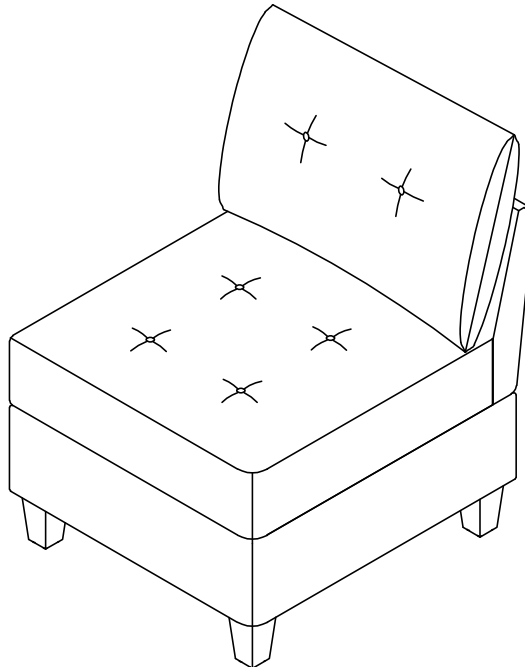

ASSEMBLY INSTRUCTION

ITEM NO: 9557BUE-CR CORNER SEAT WITH STORAGE

NO.	PARTS LIST	QTY	DESCRIPTION	NO.	PARTS LIST	QTY	DESCRIPTION
A		1	Seat Frame	H		4	Washer
B		1	Left Back Rest	I		6	Allen Bolt ØM8*35
C		1	Right Back Rest	K		6	Flat Washer M8*Ø22*1.5mm
D		1	Left Back Cushion	L		6	Lock Washer M8
E		1	Right Back Cushion	M		1	Allen Key M5*100*50mm
F		1	Corner Back Support	N		2	Clamp 60*40*5mm
G		4	Plastic Leg 65*65*118mm				

STEP 7:

STEP 8:

ASSEMBLY INSTRUCTION

ITEM NO: 9557BUE-AC ARMLESS CHAIR WITH STORAGE

NO.	PARTS LIST	QTY	DESCRIPTION	NO.	PARTS LIST	QTY	DESCRIPTION
A		1	Seat Frame	F		3	Allen Bolt φM8*35
B		1	Back Rest	G		3	Flat Washer M8*φ22*1.5mm
C		1	Back Cushion	H		3	Lock Washer M8
D		4	Plastic Leg 65*65*118mm	I		1	Allen Key M5*100*50mm
E		4	Washer	K		2	Clamp 60*40*5mm

STEP 3:

ASSEMBLY INSTRUCTION

ITEM NO: 9557BUE-AC ARMLESS CHAIR WITH STORAGE

STEP 4:

STEP 5:

CARE INSTRUCTION FOR FABRIC FURNITURE

In order to maintain the original appearance of your fabric furniture, please follow below simple care procedures.