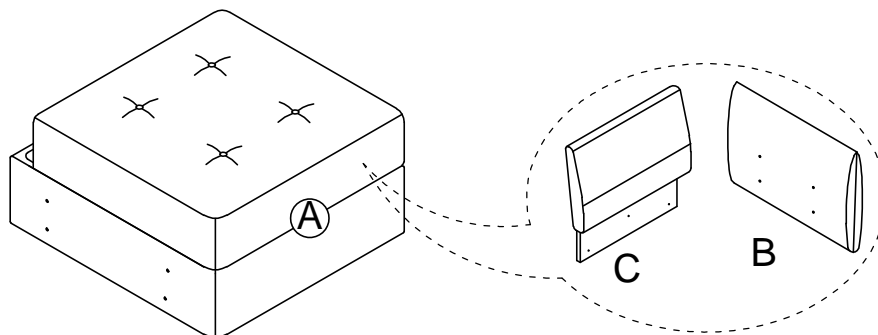

ASSEMBLY INSTRUCTION

ITEM NO: 9557BUE-C1A CHAIR WITH ONE ARM & STORAGE

NO.	PARTS LIST	QTY	DESCRIPTION	NO.	PARTS LIST	QTY	DESCRIPTION
A		1	Seat Frame	G		4	Allen Bolt ØM8*50
B		1	LSF/RSF Armrest	H		3	Allen Bolt ØM8*35
C		1	Back Rest	I		7	Flat Washer M8*Ø22*1.5mm
D		1	Back Cushion	K		7	Lock Washer M8
E		4	Plastic Leg 65*65*118mm	L		1	Allen Key M5*100*50mm
F		4	Washer	M		2	Clamp 60*40*5mm

STEP 1: Take out LSF/RSF Armrest(B), Back rest(C) from the bottom.