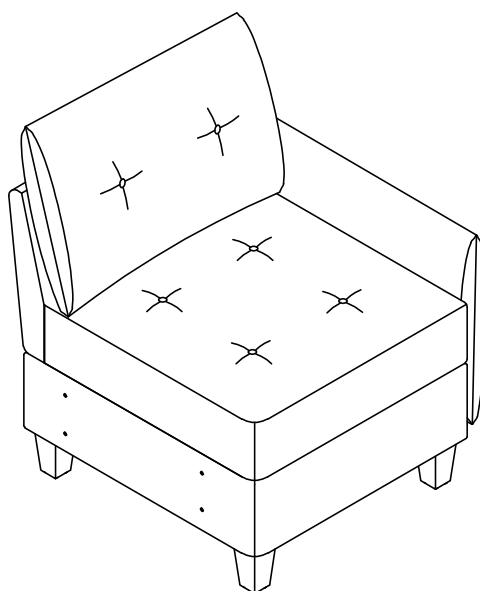

CARE INSTRUCTION FOR FABRIC FURNITURE

In order to maintain the original appearance of your fabric furniture, please follow below simple care procedures.

°Avoid exposing furniture directly to sunlight or heating and air conditioning outlets. Exposure to sunlight or heating and air conditioning outlets will fade/damage fabric.

°Wipe gently with a damp soft cloth to remove dust, dirt and any grime build up.