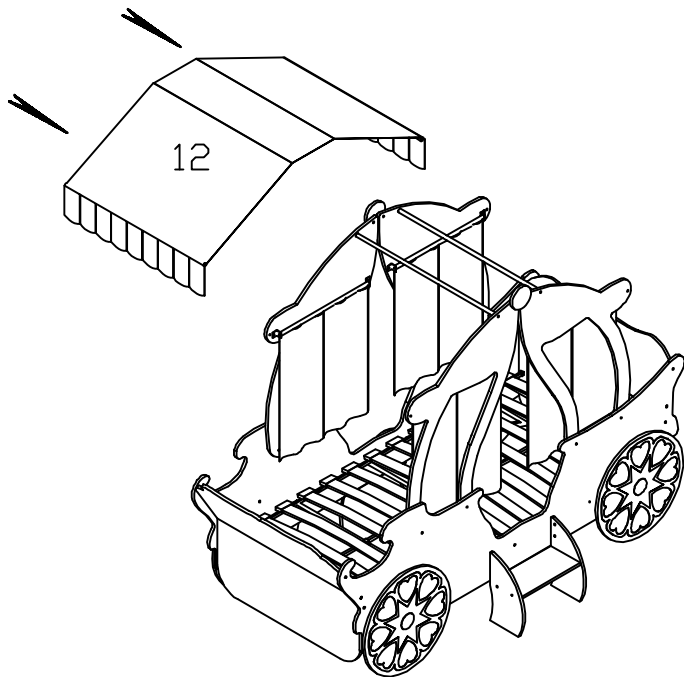

29

30

MODEL : CM7630

ASSEMBLE DIFFICULTY

1 2 ③ 4 5

D

M6*25
QTY:4

J

QTY:4