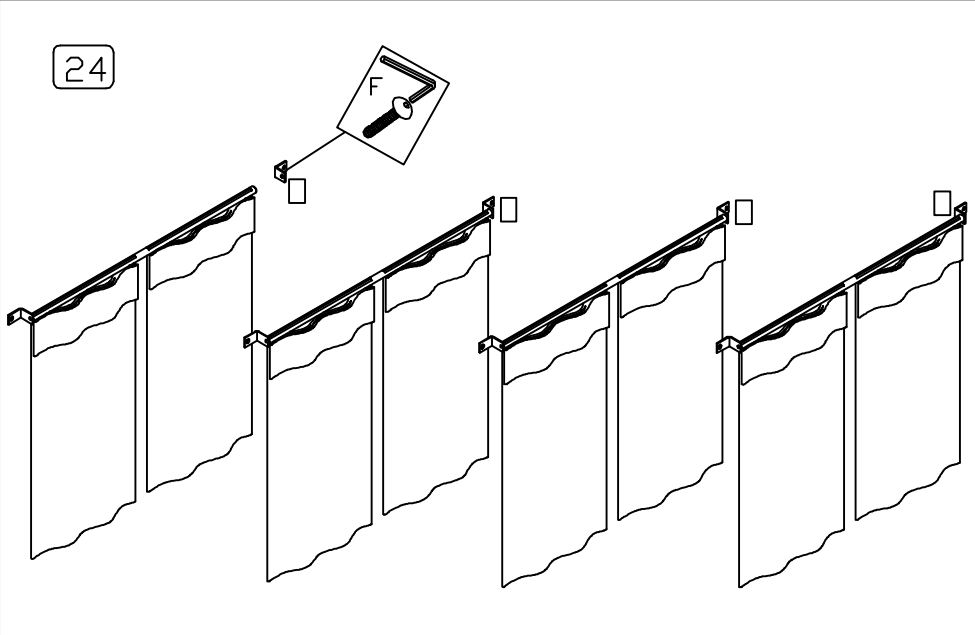

F		M6*12 QTY:4			QTY:4