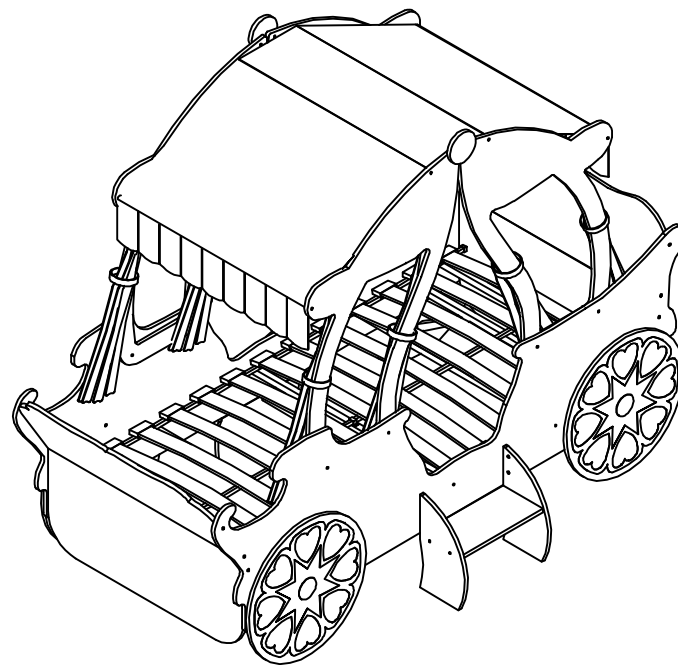

MODEL : CM7630

ASSEMBLE DIFFICULTY

1 2 ③ 4 5

D

M6*25
QTY:4

J

QTY:4