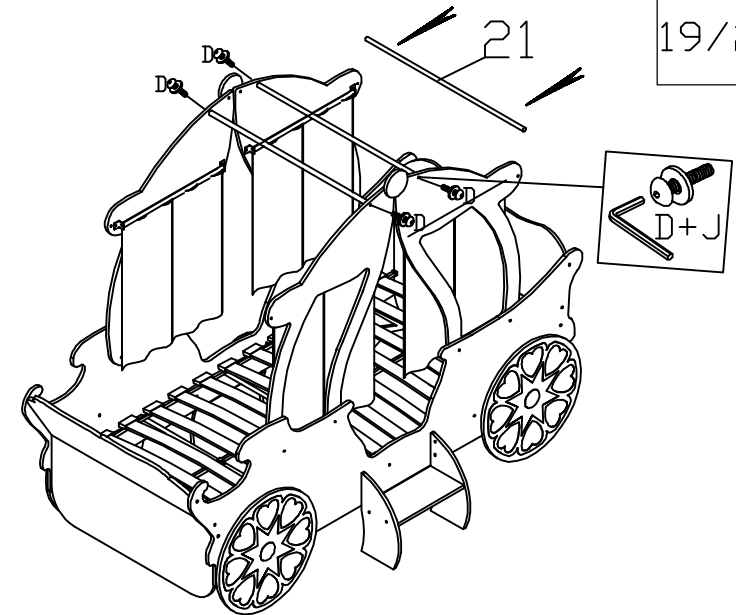

- -User Age: 36 Months Or Above.
- -Standard Of Paint: EN1725:1998
  EN1022:2005
  EN71-1:2014
  EN71-3:2013+A1:2014

IMPORTANT, RETAIN FOR FUTURE REFERENCE: READ CAREFULLY

- -Information regarding maintenance
  Use dry, clean & soft cloth rub on the surface regularly; must not use any wet cloth, hardware or any hard material (such as keys, knife, sand-paper) rub on the surface. Keep away from water and any chemical substances.
- -Conditions for use of the product domestic
- -Installation only to be carried out by a competent person
- -Article consists swallowable small parts, children ≤ 3 years should not be without parental guidance (surveillance or monitoring)
- -Screw lock must be inserted before joining
- -For the safety reason all of the hardware must be screwed tidely.
- -This Product must be assembled by adult
- To avoid surface damage, tight all serew must not use over 5Nm power.
- Use only mattress which is 74"-75" long, 37.5"-38.5" wide and 4"-6" height.

27