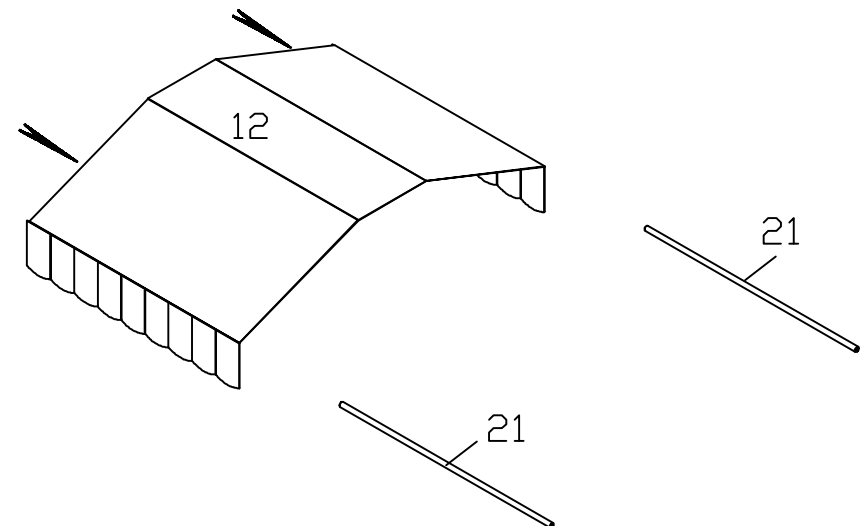

D

M6*25
QTY:4

J

QTY:4

28