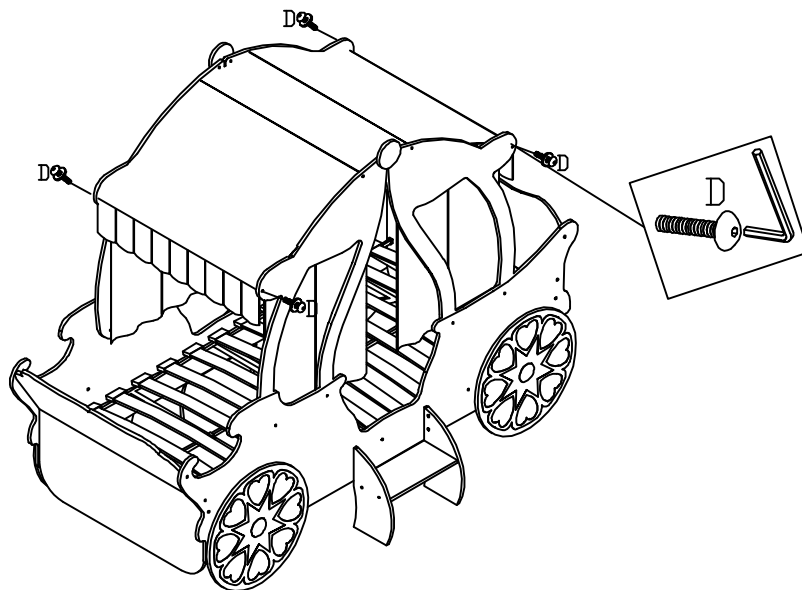

29

30

MODEL : CM7630

ASSEMBLE DIFFICULTY

1 2 ③ 4 5

D

M6*25
QTY:4

J

QTY:4