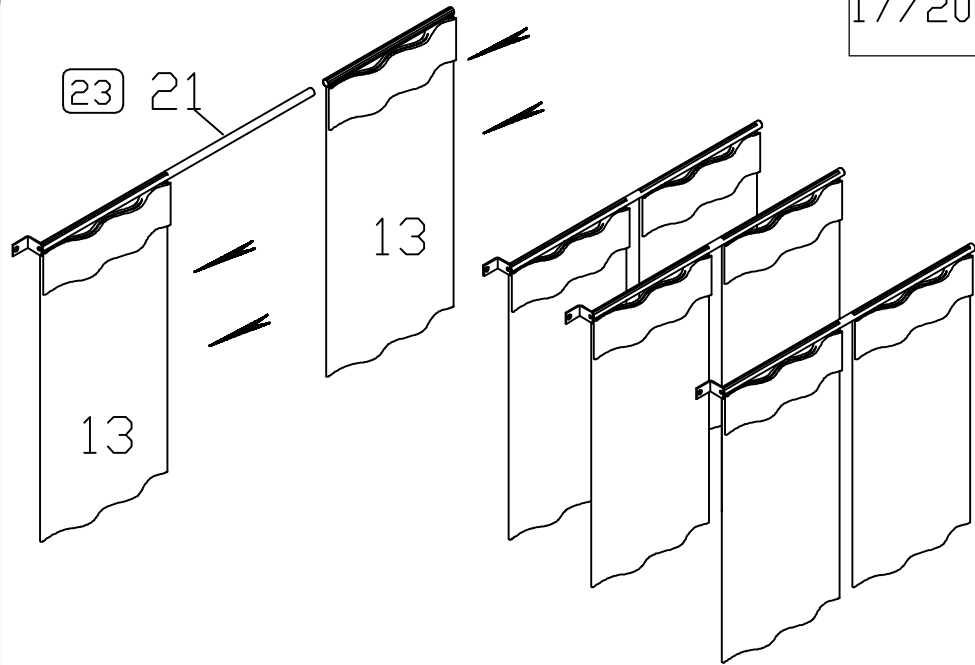

F		M6*12 QTY:4			QTY:4