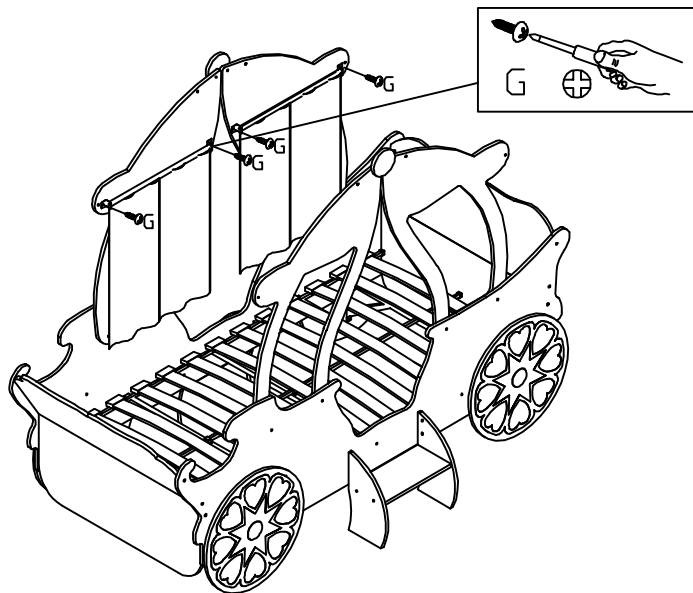

25

G

4*10
QTY:4

26

G

4*10
QTY:4

DESCRIPTION OF COMPONENT

ITEM NO	WORK PIECE DESCRIPTION	MEASUREMENT	QTY	COLOUR	SHAPE	PACK IN BOX
(1)	LOWER SIDE BOARD (L)	2224*651*15	1	PINK		1/5
(2)	LOWER SIDE BOARD (R)	2224*651*15	1	PINK		1/5
(3)	U-SHAPED IRON	1910*15*15	3	SILVER		1/5
(4)	LOWER BACK BOARD	1000*465*15	1	PINK		2/5
(5)	UPPER FRONT PANEL	1000*400*15	1	PINK		2/5
(6)	UPPER BACK BOARD	1000*330*15	1	PINK		2/5
(7)	LOWER FRONT PANEL	1000*380*15	1	PINK		2/5
(8)	UPPER SIDE BOARD (L)	1033*714*15	2	PINK		3/5
(9)	LADDAR (L)	380*212*15	2	PINK		3/5
(10)	HARDWARE	203*159*32	1	-		3/5
(11)	LADDAR (R)	380*212*15	2	PINK		3/5
(12)	LARGE CURTAIN	1650*1000*1	1	PINK		3/5
(13)	SMALL SURTAIN	890*305*1	1	PINK		3/5
(14)	UPPER SIDE BOARD (R)	1033*714*15	2	PINK		3/5
(15)	IRON FRAME	1030*215*25	2	WHITE		4/5
(16)	STEP BOARD	377*160*25	2	PINK		4/5
(17)	DECORATE PIECE	120*120*15	2	PINK		4/5
(18)	SQUARE PIPE	1000*25*25	5	WHITE		4/5
(19)	ROUND PIPE	970*ø12.7	4	WHITE		4/5
(20)	PLYWOOD SLAT	995*62*12	13	WHITE		4/5
(21)	SMALL ROUND PIPE	540*ø12.7	4	WHITE		4/5
(22)	WHEEL COVER	550*550*15	4	PINK		5/5

MODEL: CM7630 (1000*1920)