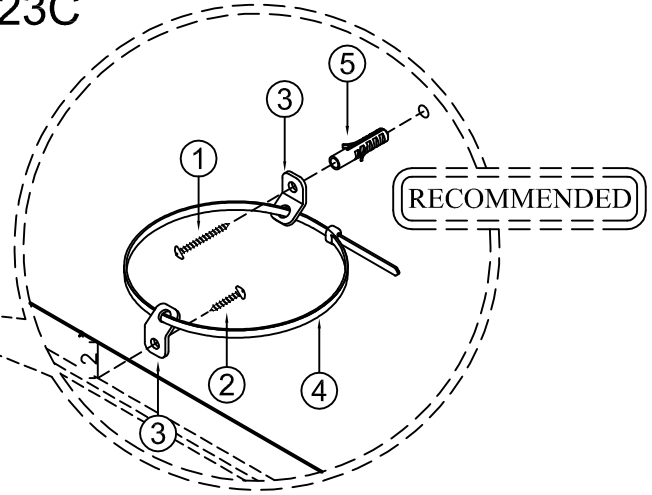

Furniture of America®

TIPPING RESTRAINT

CM7623C

ASSEMBLY RATING

The Assembly Rating is a 5-point system that shows the degree of effort needed in assembling a specific product (with 1 being easy and 5 being difficult). For some products, two persons are recommended.

EASY  DIFFICULT

Tools Required For Assembly:

- 1. Long Screw 
- 2. Short Screw 
- 3. Metal Anchor 
- 4. Restraint Strap 
- 5. Fischer 
- 6. Philips Screwdriver 
(Not Included)

2 PERSONS RECOMMENDED