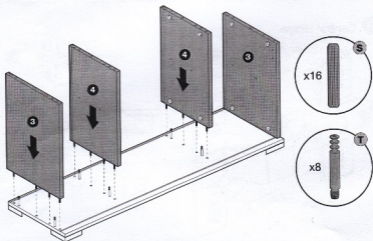

STATUS

italian status symbol

ASSEMBLING INSTRUCTIONS

4/D BUFFET
MOD. LISA

LEGEND

- 1 Bottom
- 2 Feet
- 3 Lateral side
- 4 Central side
- 5 Lateral back panel
- 6 Central back panel
- 7 Top
- 8 Lateral glass shelf
- 9 Central glass shelf
- 10 Lateral Door
- 11 Central Door
- 12 Handle

FITTING CHECK LIST

FOR SIDE FITTINGS CHECK LIST

FOR DIVISION FITTINGS CHECK LIST

HINGES

A Lateral Hinge

B Central Hinge

1

2

3

4

FIG. 5

FIG. 6

X

Y

**PUSH PULL SYSTEM
CENTRAL DOOR**

X