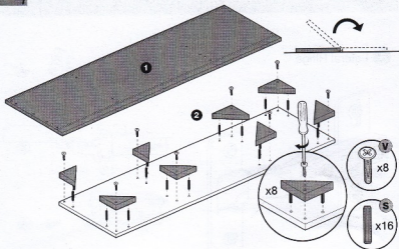

STATUS

italian status symbol

ASSEMBLING INSTRUCTIONS

4/D BUFFET
MOD. LISA

LEGEND

- 1 Bottom
- 2 Feet
- 3 Lateral side
- 4 Central side
- 5 Lateral back panel
- 6 Central back panel
- 7 Top
- 8 Lateral glass shelf
- 9 Central glass shelf
- 10 Lateral Door
- 11 Central Door
- 12 Handle

FITTING CHECK LIST

FOR SIDE FITTINGS CHECK LIST

FOR DIVISION FITTINGS CHECK LIST

HINGES

A Lateral Hinge

B Central Hinge

1

2

3

4

FIG. 5

FIG. 6

X

Y

**PUSH PULL SYSTEM
CENTRAL DOOR**

X