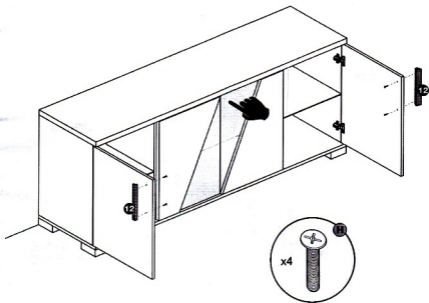

STATUS

italian status symbol

ASSEMBLING INSTRUCTIONS

4/D BUFFET
MOD. LISA

LEGEND

- 1 Bottom
- 2 Feet
- 3 Lateral side
- 4 Central side
- 5 Lateral back panel
- 6 Central back panel
- 7 Top
- 8 Lateral glass shelf
- 9 Central glass shelf
- 10 Lateral Door
- 11 Central Door
- 12 Handle

FITTING CHECK LIST

FOR SIDE FITTINGS CHECK LIST

FOR DIVISION FITTINGS CHECK LIST

HINGES

A Lateral Hinge

B Central Hinge

1

2

3

4

FIG. 5

FIG. 6

X

Y

**PUSH PULL SYSTEM
CENTRAL DOOR**

X