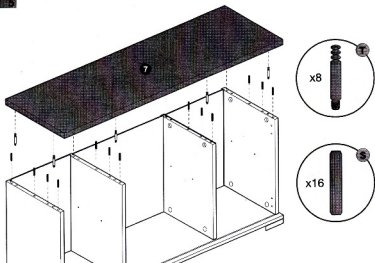

STATUS

italian status symbol

ASSEMBLING INSTRUCTIONS

4/D BUFFET
MOD. LISA

LEGEND

- 1 Bottom
- 2 Feet
- 3 Lateral side
- 4 Central side
- 5 Lateral back panel
- 6 Central back panel
- 7 Top
- 8 Lateral glass shelf
- 9 Central glass shelf
- 10 Lateral Door
- 11 Central Door
- 12 Handle

FITTING CHECK LIST

FOR SIDE FITTINGS CHECK LIST

FOR DIVISION FITTINGS CHECK LIST

HINGES

A Lateral Hinge

B Central Hinge

1

2

3

4

FIG. 5

FIG. 6

X

Y

**PUSH PULL SYSTEM
CENTRAL DOOR**

X