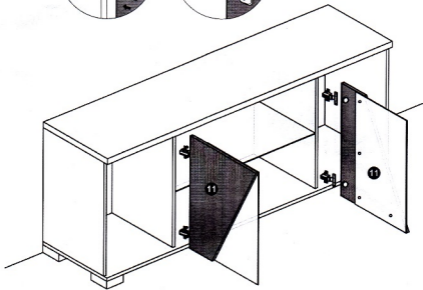

STATUS

italian status symbol

ASSEMBLING INSTRUCTIONS

4/D BUFFET
MOD. LISA

LEGEND

- 1 Bottom
- 2 Feet
- 3 Lateral side
- 4 Central side
- 5 Lateral back panel
- 6 Central back panel
- 7 Top
- 8 Lateral glass shelf
- 9 Central glass shelf
- 10 Lateral Door
- 11 Central Door
- 12 Handle

FITTING CHECK LIST

FOR SIDE FITTINGS CHECK LIST

FOR DIVISION FITTINGS CHECK LIST

HINGES

A Lateral Hinge

B Central Hinge

1

2

3

4

FIG. 5

FIG. 6

X

Y

**PUSH PULL SYSTEM
CENTRAL DOOR**

X