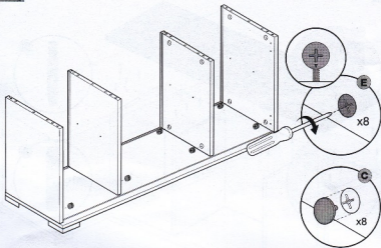

STATUS

italian status symbol

ASSEMBLING INSTRUCTIONS

4/D BUFFET
MOD. LISA

LEGEND

- 1 Bottom
- 2 Feet
- 3 Lateral side
- 4 Central side
- 5 Lateral back panel
- 6 Central back panel
- 7 Top
- 8 Lateral glass shelf
- 9 Central glass shelf
- 10 Lateral Door
- 11 Central Door
- 12 Handle

FITTING CHECK LIST

FOR SIDE FITTINGS CHECK LIST

FOR DIVISION FITTINGS CHECK LIST

HINGES

A Lateral Hinge

B Central Hinge

1

2

3

4

FIG. 5

FIG. 6

X

Y

**PUSH PULL SYSTEM
CENTRAL DOOR**

X