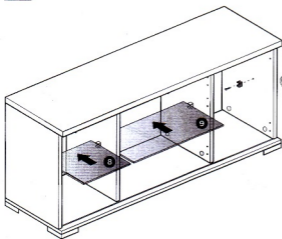

STATUS

italian status symbol

ASSEMBLING INSTRUCTIONS

4/D BUFFET
MOD. LISA

LEGEND

- 1 Bottom
- 2 Feet
- 3 Lateral side
- 4 Central side
- 5 Lateral back panel
- 6 Central back panel
- 7 Top
- 8 Lateral glass shelf
- 9 Central glass shelf
- 10 Lateral Door
- 11 Central Door
- 12 Handle

FITTING CHECK LIST

FOR SIDE FITTINGS CHECK LIST

FOR DIVISION FITTINGS CHECK LIST

HINGES

A Lateral Hinge

B Central Hinge

1

2

3

4

FIG. 5

FIG. 6

X

Y

**PUSH PULL SYSTEM
CENTRAL DOOR**

X