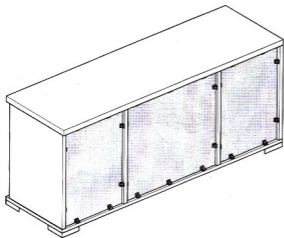

STATUS

italian status symbol

ASSEMBLING INSTRUCTIONS

4/D BUFFET
MOD. LISA

LEGEND

- 1 Bottom
- 2 Feet
- 3 Lateral side
- 4 Central side
- 5 Lateral back panel
- 6 Central back panel
- 7 Top
- 8 Lateral glass shelf
- 9 Central glass shelf
- 10 Lateral Door
- 11 Central Door
- 12 Handle

FITTING CHECK LIST

FOR SIDE FITTINGS CHECK LIST

FOR DIVISION FITTINGS CHECK LIST

HINGES

A Lateral Hinge

B Central Hinge

1

2

3

4

FIG. 5

FIG. 6

X

Y

**PUSH PULL SYSTEM
CENTRAL DOOR**

X