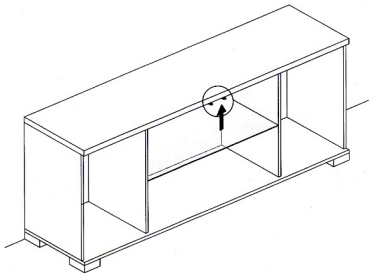

STATUS

italian status symbol

ASSEMBLING INSTRUCTIONS

4/D BUFFET
MOD. LISA

LEGEND

- 1 Bottom
- 2 Feet
- 3 Lateral side
- 4 Central side
- 5 Lateral back panel
- 6 Central back panel
- 7 Top
- 8 Lateral glass shelf
- 9 Central glass shelf
- 10 Lateral Door
- 11 Central Door
- 12 Handle

FITTING CHECK LIST

FOR SIDE FITTINGS CHECK LIST

FOR DIVISION FITTINGS CHECK LIST

HINGES

A Lateral Hinge

B Central Hinge

1

2

3

4

FIG. 5

FIG. 6

X

Y

**PUSH PULL SYSTEM
CENTRAL DOOR**

X