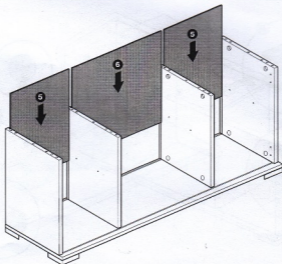

STATUS

italian status symbol

ASSEMBLING INSTRUCTIONS

4/D BUFFET
MOD. LISA

LEGEND

- 1 Bottom
- 2 Feet
- 3 Lateral side
- 4 Central side
- 5 Lateral back panel
- 6 Central back panel
- 7 Top
- 8 Lateral glass shelf
- 9 Central glass shelf
- 10 Lateral Door
- 11 Central Door
- 12 Handle

FITTING CHECK LIST

FOR SIDE FITTINGS CHECK LIST

FOR DIVISION FITTINGS CHECK LIST

HINGES

A Lateral Hinge

B Central Hinge

1

2

3

4

FIG. 5

FIG. 6

X

Y

**PUSH PULL SYSTEM
CENTRAL DOOR**

X