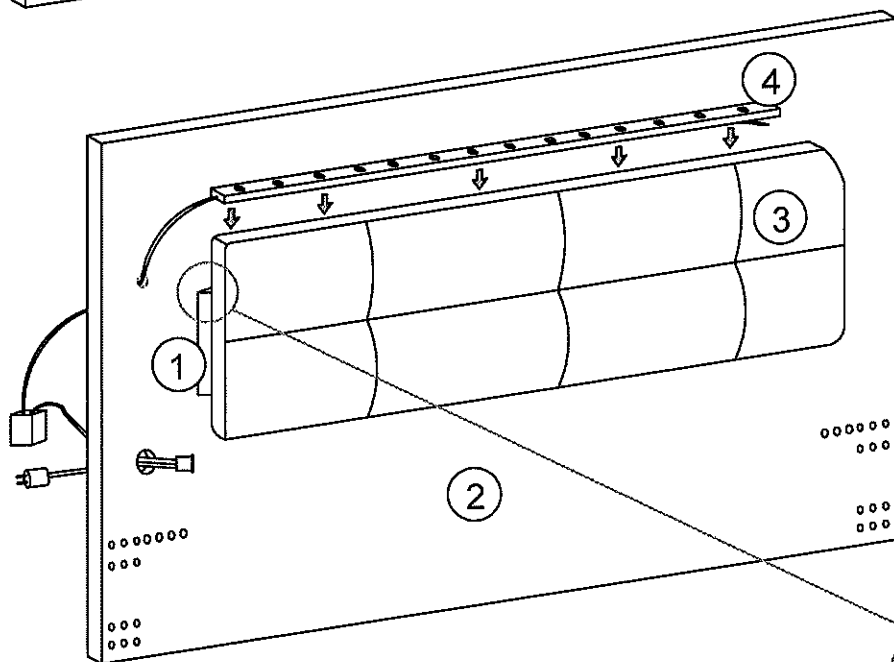

DADO x4

MOD. OXFORD

LETTO OXFORD-MONTAGGIO BARRA LED

NOTICE DE MONTAGE  
ASSEMBLING INSTRUCTIONS  
MANTAGEANLEITUNG  
ISTRUZIONI DI MONTAGGIO

STORAGE BED

SEZIONE/SECTION

① Supporto pannello imbottito  
Support panneau tapissé  
Padded panel support

② Testiera letto  
Tet du lit  
Bed head

③ Pannello imbottito  
Panneau tapissé  
Padded panel

④ Barra led  
Bar led  
Bar led

Instruction de montage - ARMOIRE 4-PORTES  
Technical instructions - WARDROBE 4-DOORS  
Montageschema - KLEIDERSCHARNK 4-TUERIG