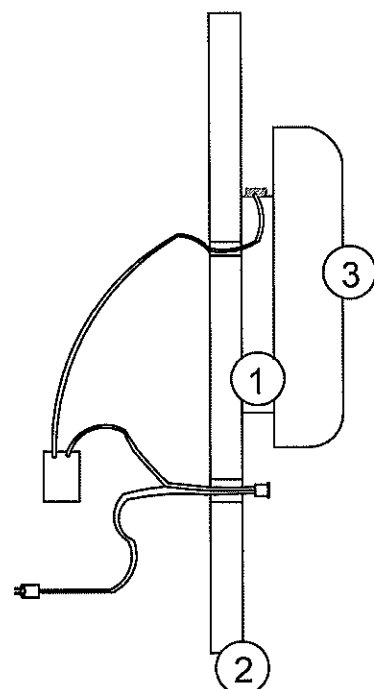

DADO x4

MOD. OXFORD

LETTO OXFORD-MONTAGGIO BARRA LED

NOTICE DE MONTAGE  
ASSEMBLING INSTRUCTIONS  
MANTAGEANLEITUNG  
ISTRUZIONI DI MONTAGGIO

STORAGE BED

SEZIONE/SECTION

① Supporto pannello imbottito  
Support panneau tapissé  
Padded panel support

② Testiera letto  
Tet du lit  
Bed head

③ Pannello imbottito  
Panneau tapissé  
Padded panel

④ Barra led  
Bar led  
Bar led

Instruction de montage - ARMOIRE 4-PORTES  
Technical instructions - WARDROBE 4-DOORS  
Montageschema - KLEIDERSCHARNK 4-TUERIG