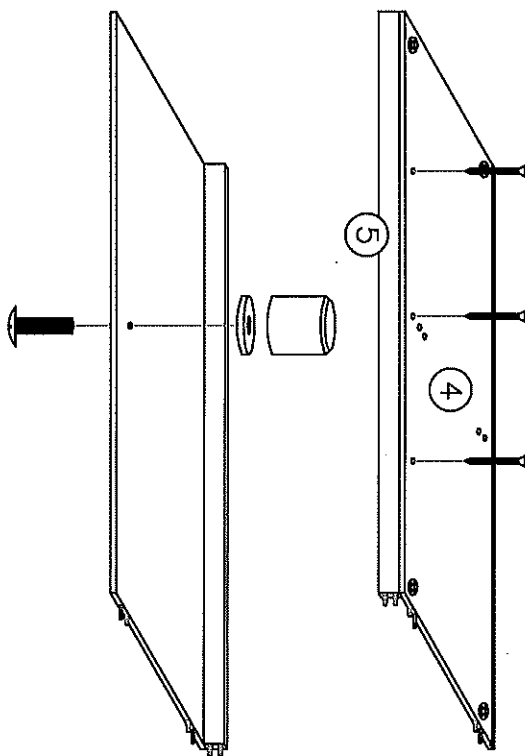

Instruction de montage - ARMOIRE 4-PORTES
Technical instructions - WARDROBE 4-DOORS
Montageschema - KLEIDERSCHARNIK 4-TUERIG

Mod. OXFORD

15 Min.

MADE IN ITALY

CHECKLISTE BESCHLÄGE

Kode	S	P3
ARTIKEL		
Menge	16	3

PP2	Z
tbl 8ma X 40	1

D	E

0	1	2	3	4	5	6	7	8	9

MASSITAB