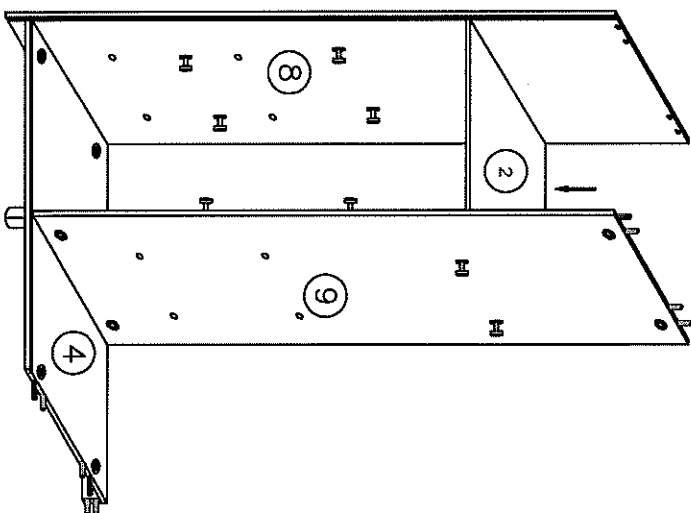

Instruction de montage - ARMOIRE 4-PORTES
Technical instructions - WARDROBE 4-DOORS
Montageschema - KLEIDERSCHARNIK 4-TUERIG

Mod. OXFORD

15 Min.

MADE IN ITALY

CHECKLISTE BESCHLÄGE

Kode	S	P3
ARTIKEL		
Menge	16	3

PP2	Z
tbl 8ma X 40	1

D	E

0	1	2	3	4	5	6	7	8	9

MASSITAB