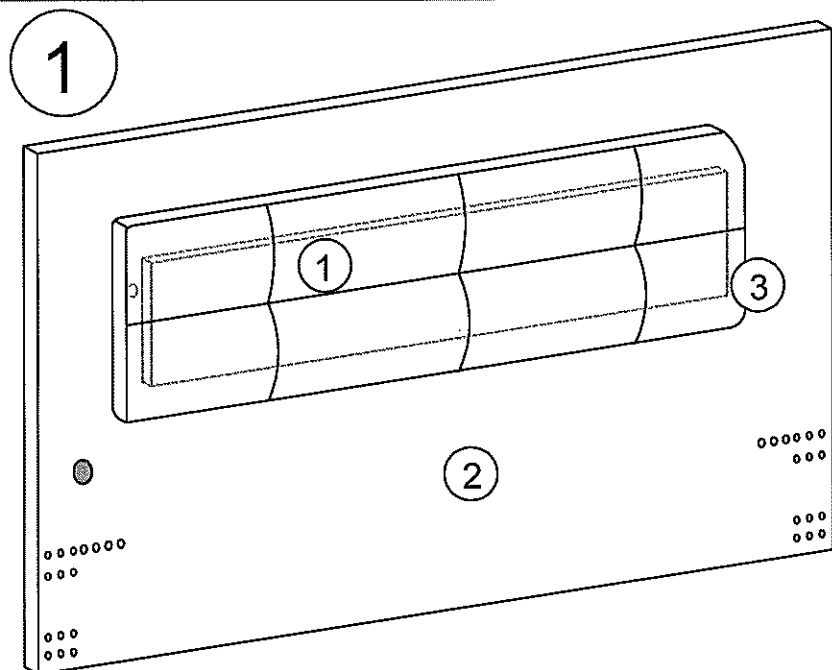

DADO x4

MOD. OXFORD

LETTO OXFORD-MONTAGGIO BARRA LED

NOTICE DE MONTAGE  
ASSEMBLING INSTRUCTIONS  
MANTAGEANLEITUNG  
ISTRUZIONI DI MONTAGGIO

STORAGE BED

SEZIONE/SECTION

① Supporto pannello imbottito  
Support panneau tapissé  
Padded panel support

② Testiera letto  
Tet du lit  
Bed head

③ Pannello imbottito  
Panneau tapissé  
Padded panel

④ Barra led  
Bar led  
Bar led

Instruction de montage - ARMOIRE 4-PORTES  
Technical instructions - WARDROBE 4-DOORS  
Montageschema - KLEIDERSCHARNK 4-TUERIG