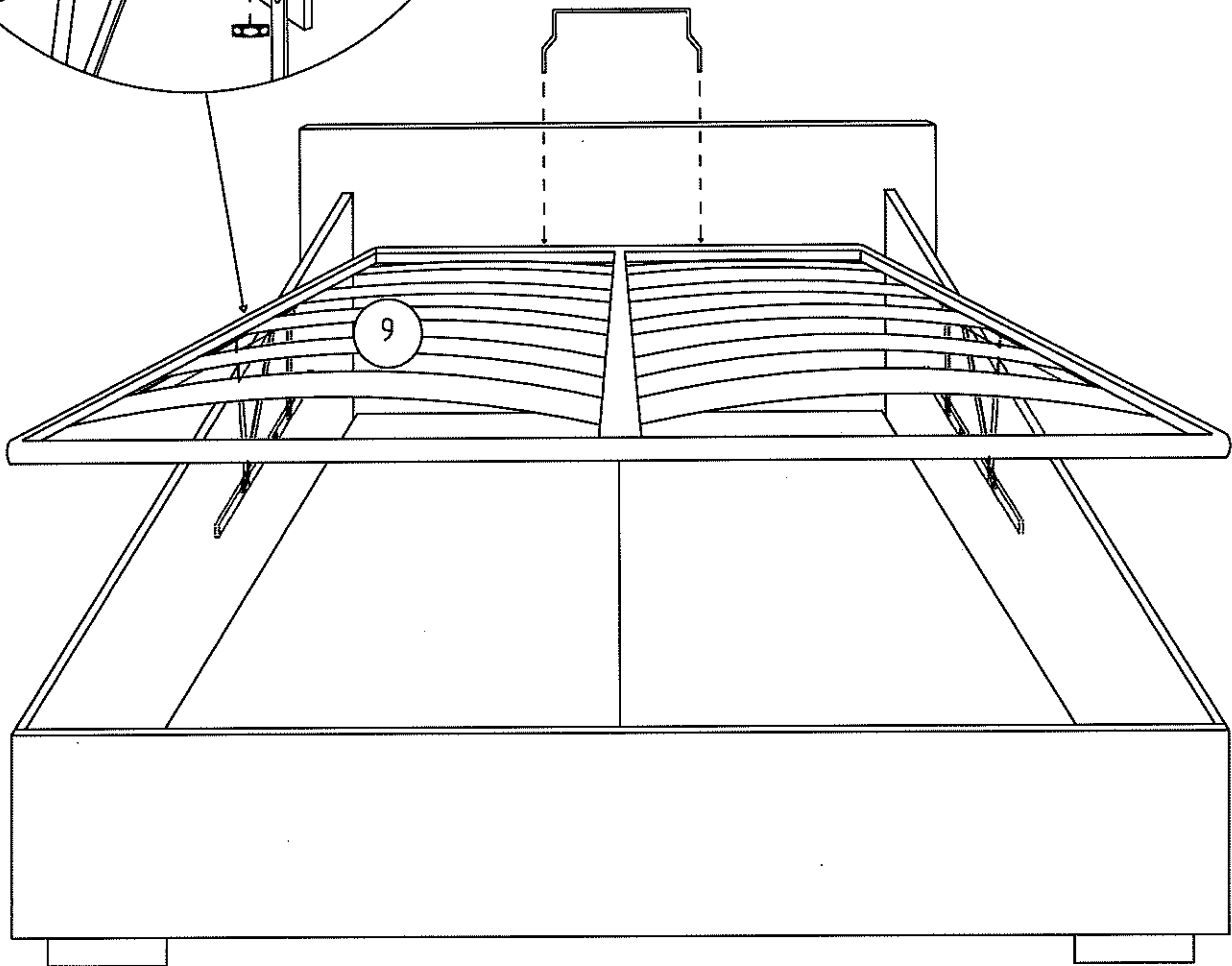

FERMA MATERASSO