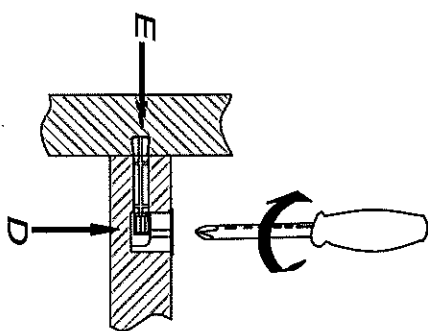

Instruction de montage - ARMOIRE 4-PORTES
Technical instructions - WARDROBE 4-DOORS
Montageschema - KLEIDERSCHARNIK 4-TUERIG

Mod. OXFORD

15 Min.

MADE IN ITALY

CHECKLISTE BESCHLÄGE

Kode	S	P3
ARTIKEL		
Menge	16	3

PP2	Z
tbl 8ma X 40	1

D	E

0	1	2	3	4	5	6	7	8	9

MASSITAB