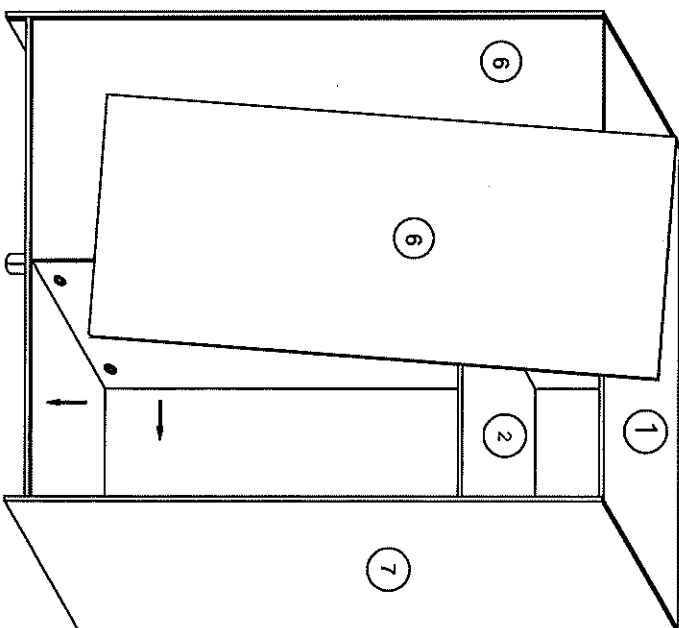

Instruction de montage - ARMOIRE 4-PORTES
Technical instructions - WARDROBE 4-DOORS
Montageschema - KLEIDERSCHARNK 4-TUERIG

Mod. OXFORD

30 Min.

MADE IN ITALY

CHECKLISTE BESCHLÄGE

Kode	P1	Y
ARTIKEL		
Menge	10 tps 3,5 X 15	10

W		K	
20			

MASSITAB