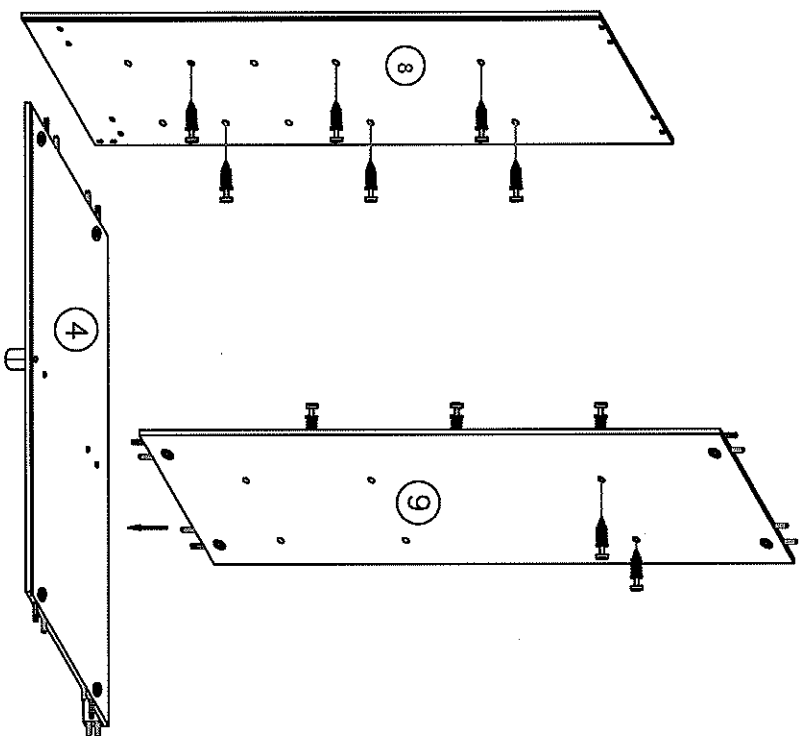

Instruction de montage - ARMOIRE 4-PORTES
Technical instructions - WARDROBE 4-DOORS
Montageschema - KLEIDERSCHARNIK 4-TUERIG

Mod. OXFORD

15 Min.

MADE IN ITALY

CHECKLISTE BESCHLÄGE

Kode	S	P3
ARTIKEL		
Menge	16	3

PP2	Z
tbl 8ma X 40	1

D	E

0	1	2	3	4	5	6	7	8	9

MASSITAB