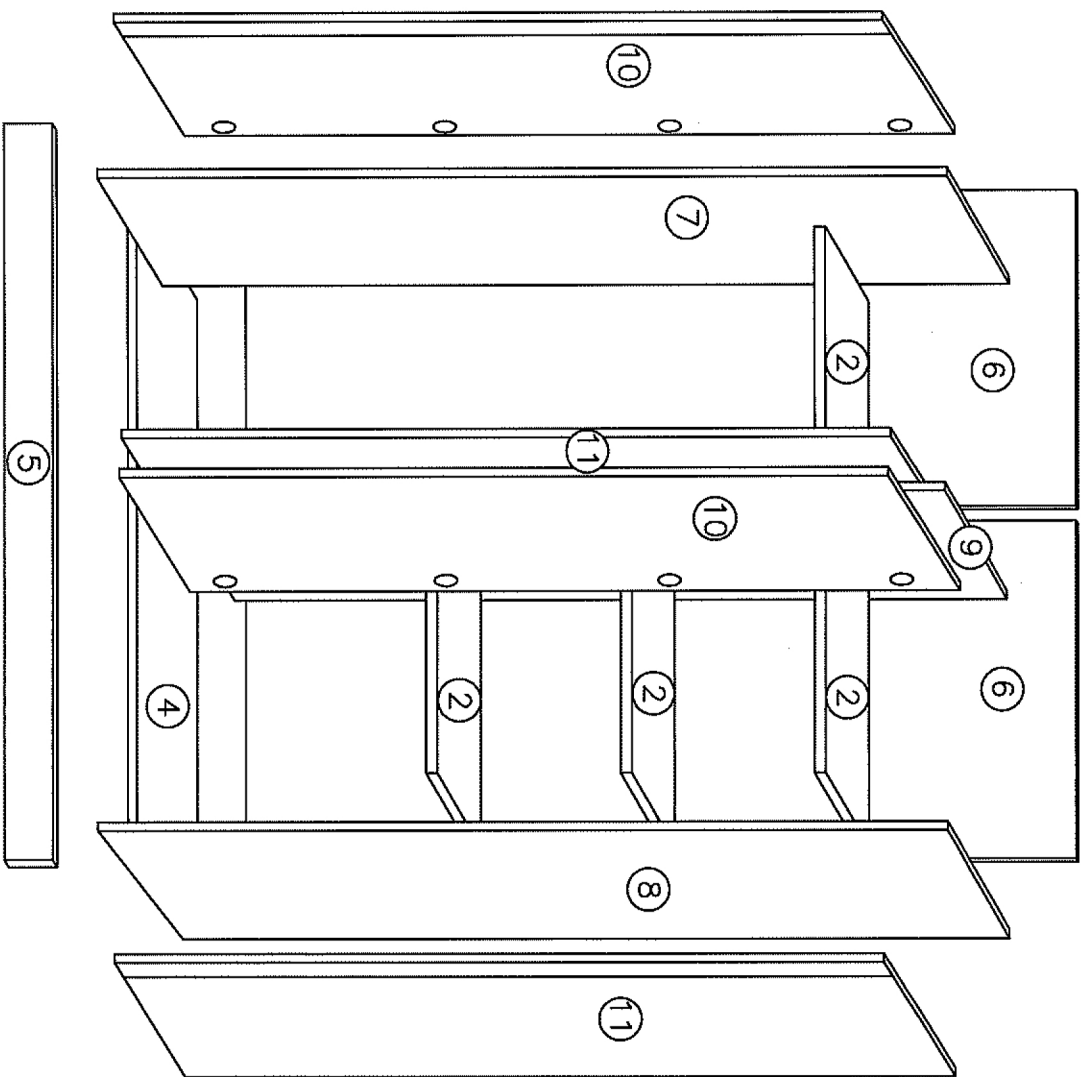

Instruction de montage - ARMOIRE 4-PORTES
Technical instructions - WARDROBE 4-DOORS
Montageschema - KLEIDERSCHARNK 4-TUERIG

Mod. OXFORD

MADE IN ITALY