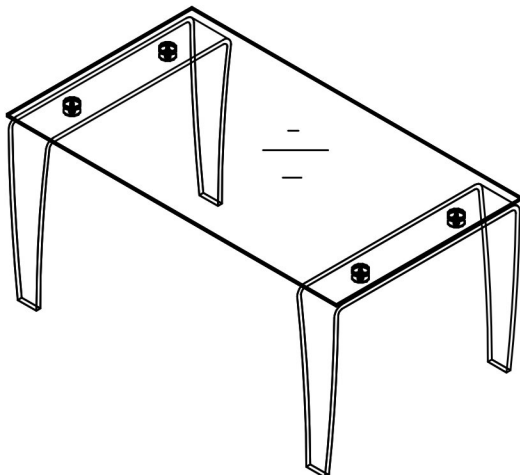

Chintaly Imports.

ASSEMBLY INSTRUCTION: VERA-DT

① 1X

② 2X

FITTINGS

NAME OF PART	DESCRIPTION	SIZE	PIECES
A		M10*38	4
B		φ12	4
C		φ12	4
D		M10	1