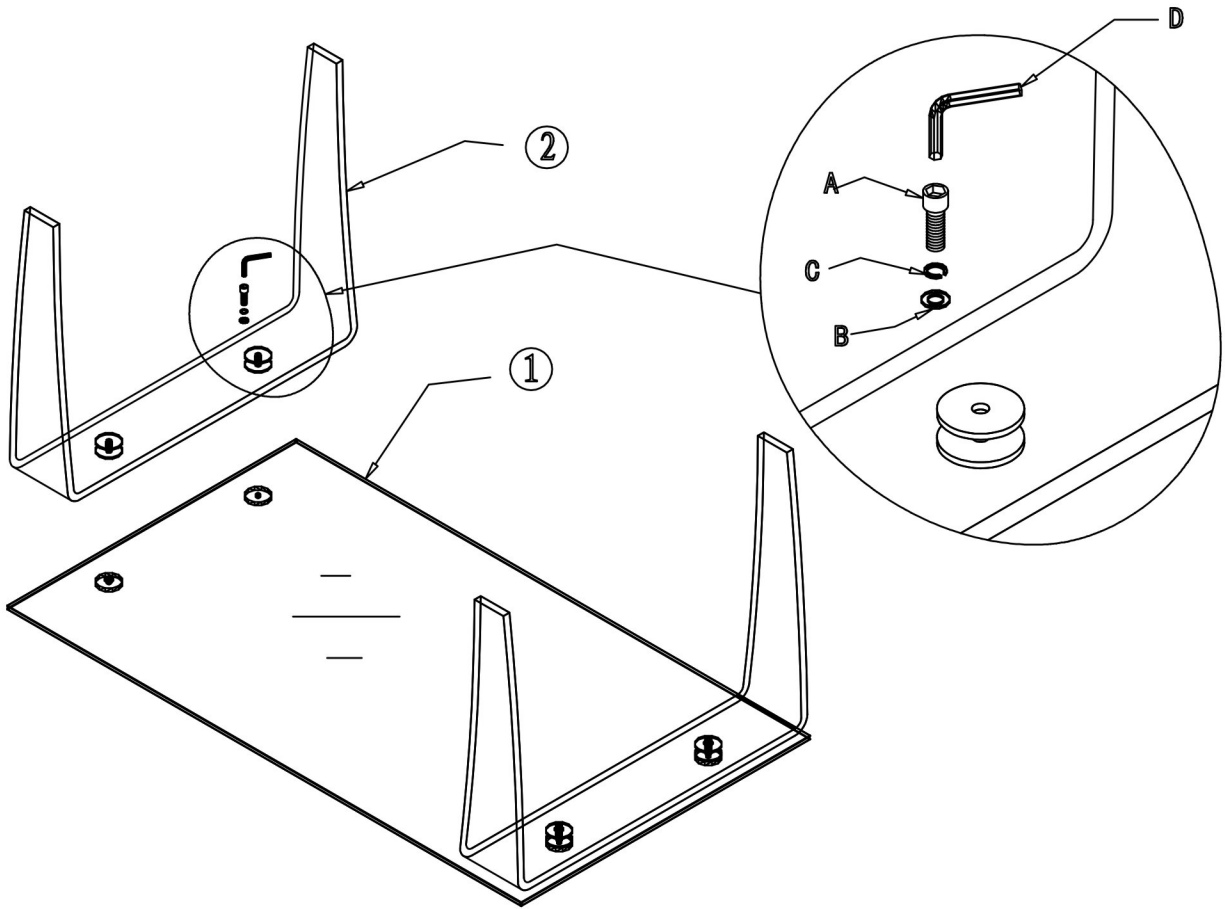

Chintaly Imports.

ASSEMBLY INSTRUCTION: VERA-DT

① 1X

② 2X

FITTINGS

NAME OF PART	DESCRIPTION	SIZE	PIECES
A		M10*38	4
B		φ12	4
C		φ12	4
D		M10	1