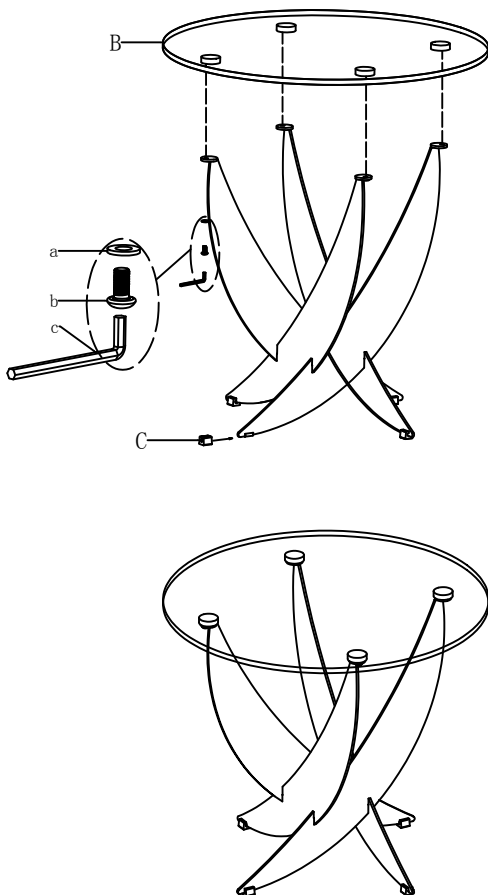

Thank you for purchasing this quality product. Be sure to check all packaging material carefully for small parts that may have come loose inside the carton during shipment.

Step 1

PARTS LIST

NO	DESCRIPTION	SIZE (mm)	SKETCH	QTY
A	Legs	675*157*30		4PCS
B	Glass top	∅600*20		1PC
C	Rubber feet	18*16*14 -∅5		4PCS

Step 2

PARTS LIST

NO	DESCRIPTION	SIZE (mm)	SKETCH	QTY
a	Washer	∅13*1.0-∅6		4PCS
b	Screw	M6*12		4PCS
c	Hex key	4mm		1PC