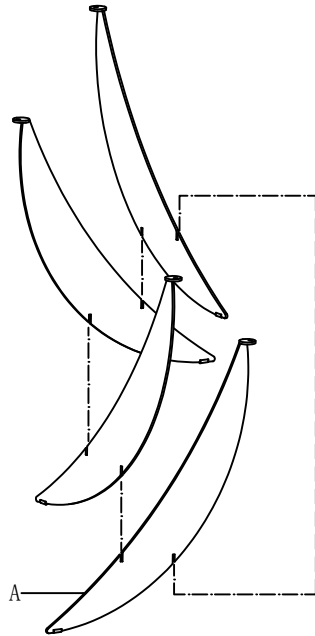

Thank you for purchasing this quality product. Be sure to check all packaging material carefully for small parts that may have come loose inside the carton during shipment.

Step 1

PARTS LIST

NO	DESCRIPTION	SIZE (mm)	SKETCH	QTY
A	Legs	675*157*30		4PCS
B	Glass top	∅600*20		1PC
C	Rubber feet	18*16*14 -∅5		4PCS

Step 2

PARTS LIST

NO	DESCRIPTION	SIZE (mm)	SKETCH	QTY
a	Washer	∅13*1.0-∅6		4PCS
b	Screw	M6*12		4PCS
c	Hex key	4mm		1PC