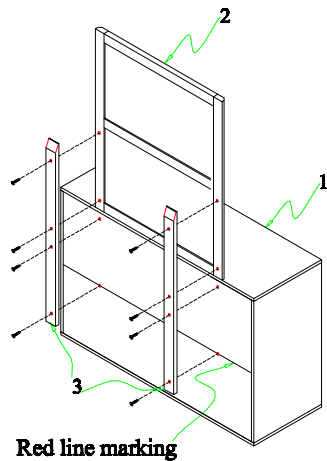

Chintaly Imports

DD-F02

ASSEMBLY INSTRUCTION

ITEM NO: AMSTERDAM-DRS AMSTERDAM-MIR

Thank you for purchasing this quality product. Be sure to check all packing material carefully for small parts that may have come loose inside the carton during shipment.

STEP 1

STEP 2

PART LIST:

No	DESCRIPTION	SKETCH	QTY
1	Dressing Table		1pc
2	Mirror		1pc
3	Mirror Support		2pcs

HARDWARE LIST:

No	DESCRIPTION	SKETCH	QTY
A	TRUSS HD C/B M4 x 32mm		8pcs
B	Phillips head screwdriver		1pc