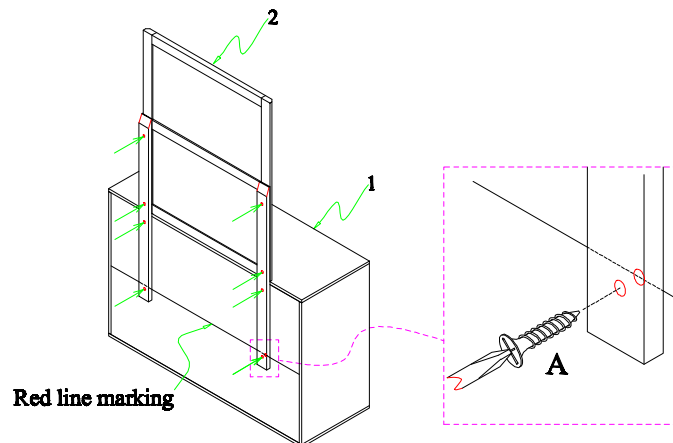

Chintaly Imports

DD-F02

ASSEMBLY INSTRUCTION

ITEM NO: AMSTERDAM-DRS AMSTERDAM-MIR

Thank you for purchasing this quality product. Be sure to check all packing material carefully for small parts that may have come loose inside the carton during shipment.

STEP 1

STEP 2

PART LIST:

No	DESCRIPTION	SKETCH	QTY
1	Dressing Table		1pc
2	Mirror		1pc
3	Mirror Support		2pcs

HARDWARE LIST:

No	DESCRIPTION	SKETCH	QTY
A	TRUSS HD C/B M4 x 32mm		8pcs
B	Phillips head screwdriver		1pc