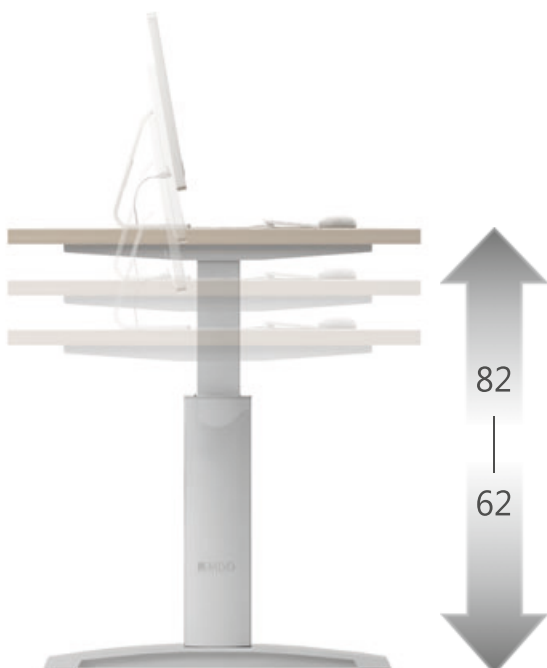

BRL16 MANAGERIAL DESK WITH STORAGE
1600/1600/740

BRL16 MANAGERIAL DESK WITH STORAGE
1702/1600/740

BRL16 X4 MANAGERIAL DESK WITH STORAGE 1600/1600/740
ZUP16 X2 MFC PANEL WITH FABRIC SCREEN 1600/46/350

In order to provide comfort at work, the managerial cabinets can be installed on the right or the left side of the desk.

BRL18 X6 MANAGERIAL DESK WITH STORAGE 1800/1600/740
A6105 X2 STORAGE 1000/432/2185
A6505 X2 STORAGE 1000/432/2185

up and down

Implemented height regulation gives a possibility to adjust the desk to the height of the user providing maximum comfort at work and proper bodily posture.

Working for a long time at the desk can cause various diseases of the spinal column.

Due to proper setting of the height of the desk work becomes more comfortable, healthy and safe.

BR04R X2 STRAIGHT DESK, HEIGHT REGULATION 1600/800/620-820
ZPS816 SONIC PANEL 1590/38/800
KDT13 PEDESTAL 402/600/586
C01 X2 KEYBOARD SHELF 610/400/85