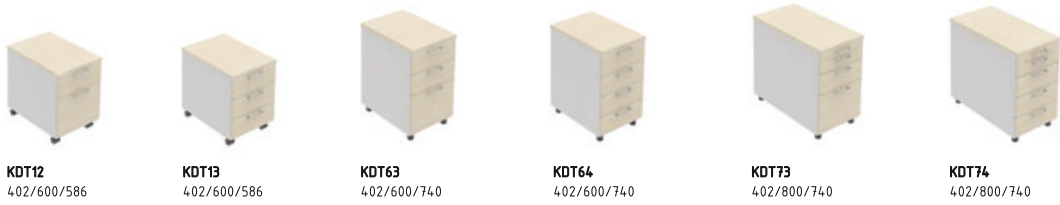

PEDESTALS

EXTENSIONS

MODESTY PANELS

FULL OFFER OF CABINETS, PARTITIONS SCREENS AND WALLS AVAILABLE AT www.mdd.eu

TAMBOUR AND SLIDING DOOR CABINETS

COMMON ELEMENTS