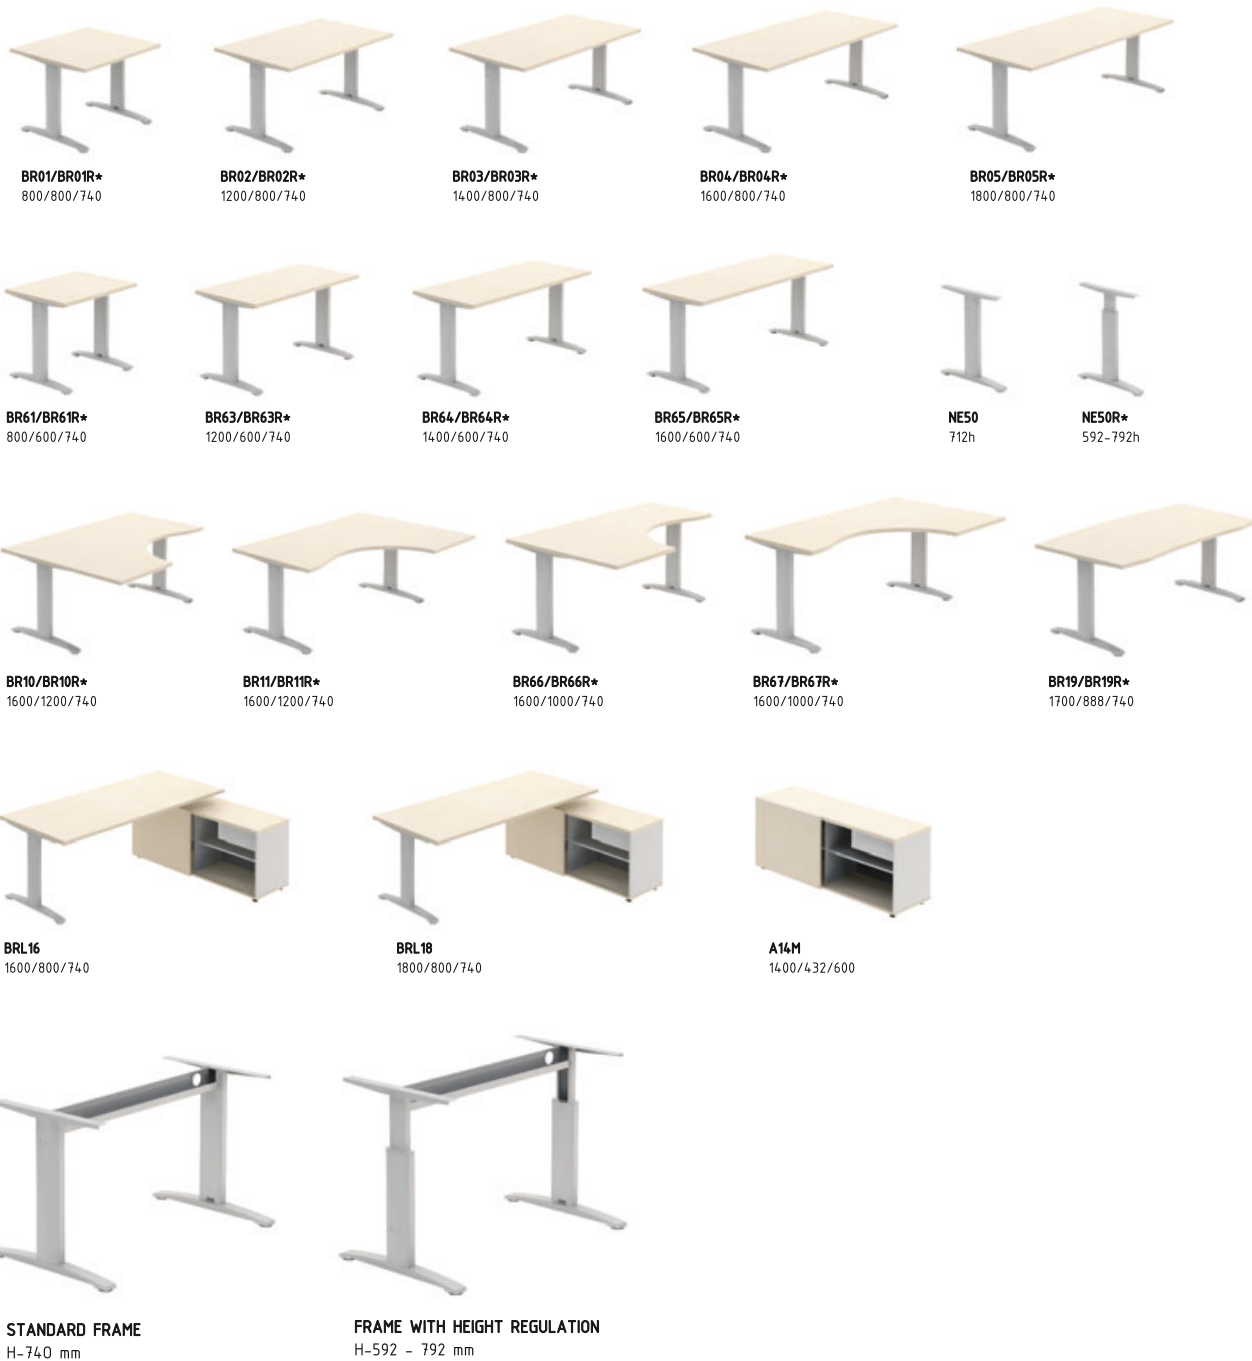

DESKS

* FRAME
WITH HEIGHT REGULATION