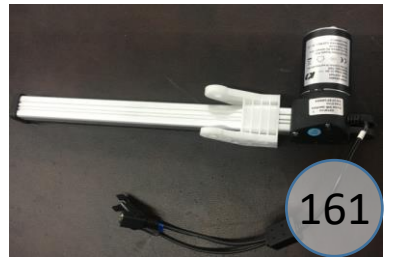

U437-01-02-47

Call Out	Description
● (Red)	Blown Fiber
● (Yellow)	Cushion Chaise Pad - top Pad
● (Green)	Cushion Foam
● (Yellow)	KD Component
● (Blue)	Cover

Signature
DESIGN
BY **ASHLEY**®

439

134

425

488

419

108

478

479

495

105

157

161

U437 SECTIONAL DIMENSIONS 3 PIECE CONFIGURATION