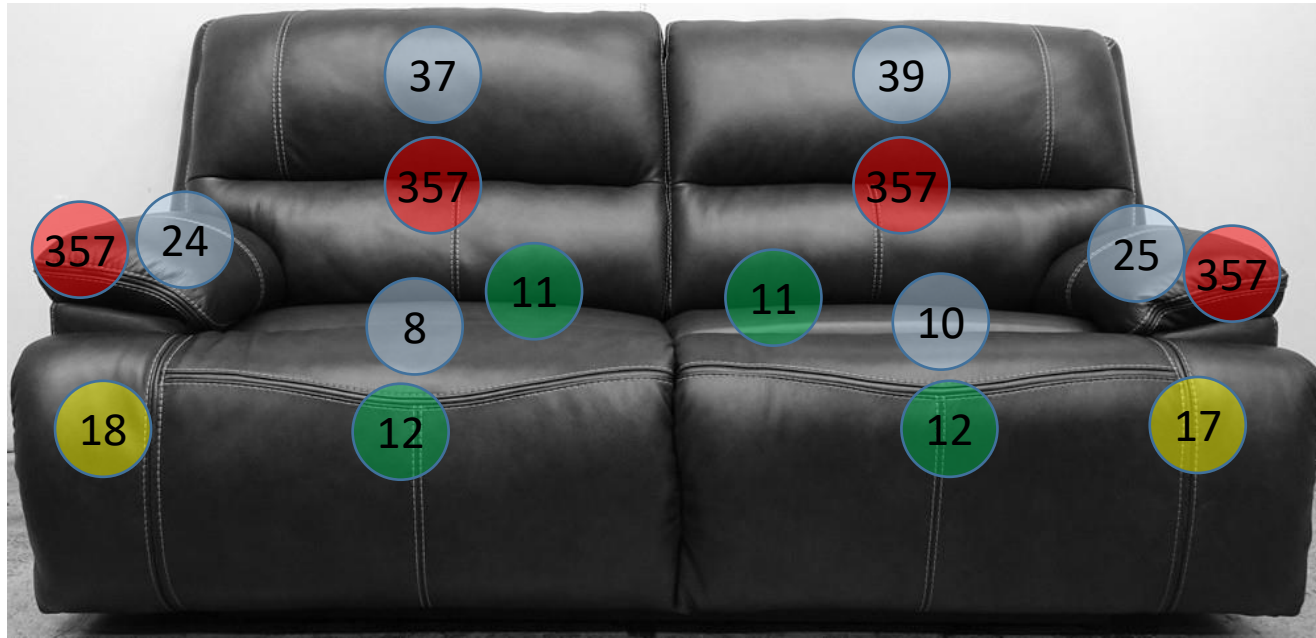

U437-01-02-47

Call Out	Description
● (Red)	Blown Fiber
● (Yellow)	Cushion Chaise Pad - top Pad
● (Green)	Cushion Foam
● (Yellow)	KD Component
● (Blue)	Cover

Signature
DESIGN
BY **ASHLEY**®

439

134

425

488

419

108

478

479

495

105

157

161

U437 SECTIONAL DIMENSIONS 3 PIECE CONFIGURATION