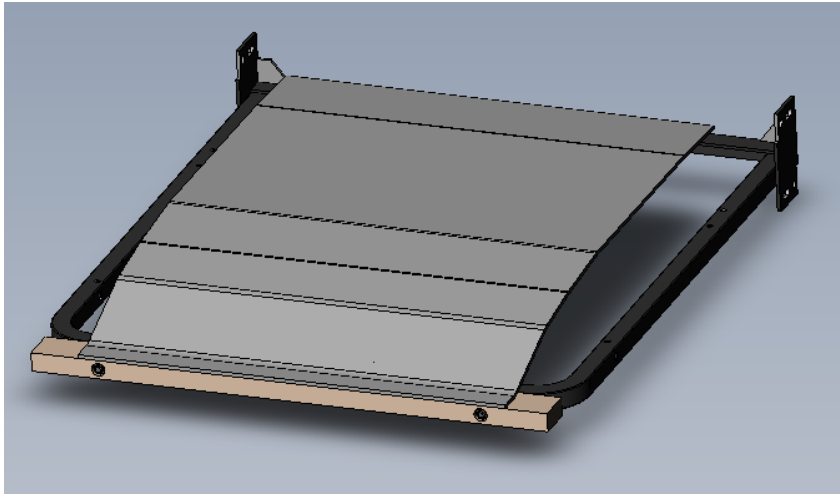

U437-01-02-18

Call Out	Description
● (Red)	Blown Fiber
● (Yellow)	Cushion Chaise Pad - top Pad
● (Green)	Cushion Foam
● (Yellow)	KD Component
● (Blue)	Cover

Signature
DESIGN
BY **ASHLEY**®

216

217

425

72

442

161

478

479

439

105

134

U437 SECTIONAL DIMENSIONS 3 PIECE CONFIGURATION

101