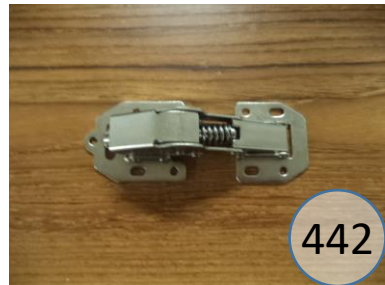

U437-01-02-18

Call Out	Description
● (Red)	Blown Fiber
● (Yellow)	Cushion Chaise Pad - top Pad
● (Green)	Cushion Foam
● (Yellow)	KD Component
● (Blue)	Cover

Signature
DESIGN
BY **ASHLEY**®

216

217

425

72

442

161

478

479

439

105

134

U437 SECTIONAL DIMENSIONS 3 PIECE CONFIGURATION

101