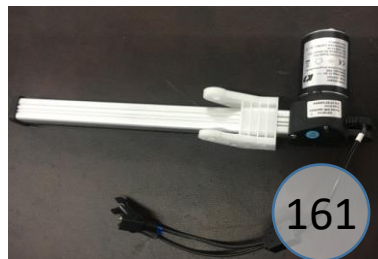

U437-01-02-18

Call Out	Description
● (Red)	Blown Fiber
● (Yellow)	Cushion Chaise Pad - top Pad
● (Green)	Cushion Foam
● (Yellow)	KD Component
● (Blue)	Cover

Signature
DESIGN
BY **ASHLEY**®

216

217

425

72

442

161

478

479

439

105

134

U437 SECTIONAL DIMENSIONS 3 PIECE CONFIGURATION

101