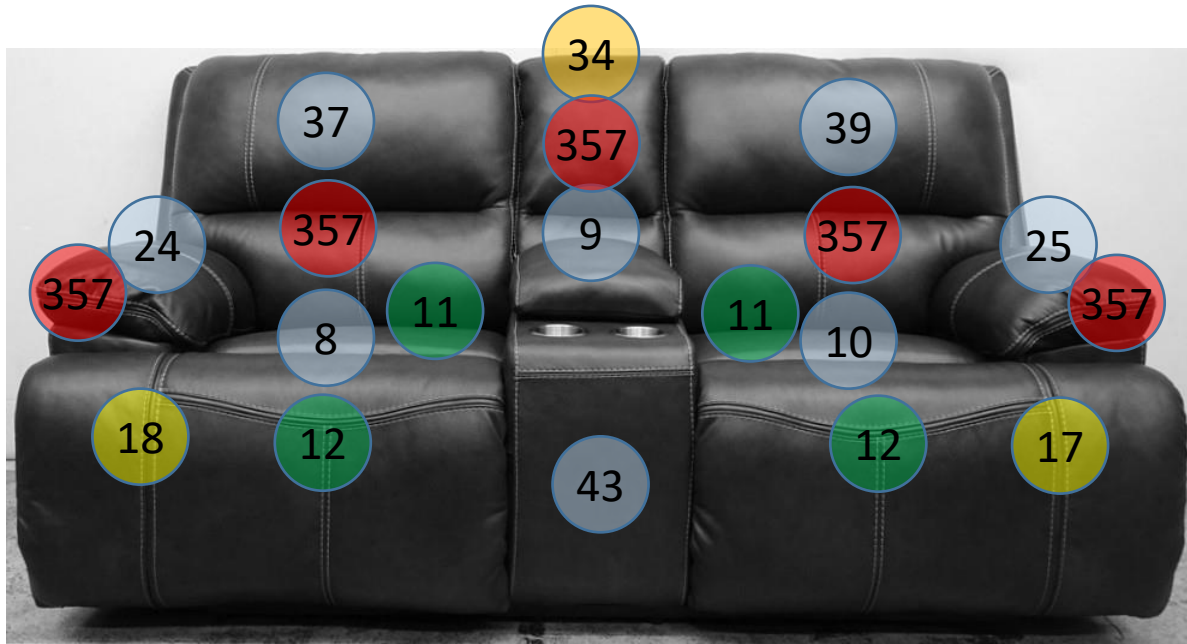

U437-01-02-18

Call Out	Description
● (Red)	Blown Fiber
● (Yellow)	Cushion Chaise Pad - top Pad
● (Green)	Cushion Foam
● (Yellow)	KD Component
● (Blue)	Cover

Signature
DESIGN
BY **ASHLEY**®

216

217

425

72

442

71

599

419

108

149

426

495

157

161

478

479

439

105

134

U437 SECTIONAL DIMENSIONS 3 PIECE CONFIGURATION

101