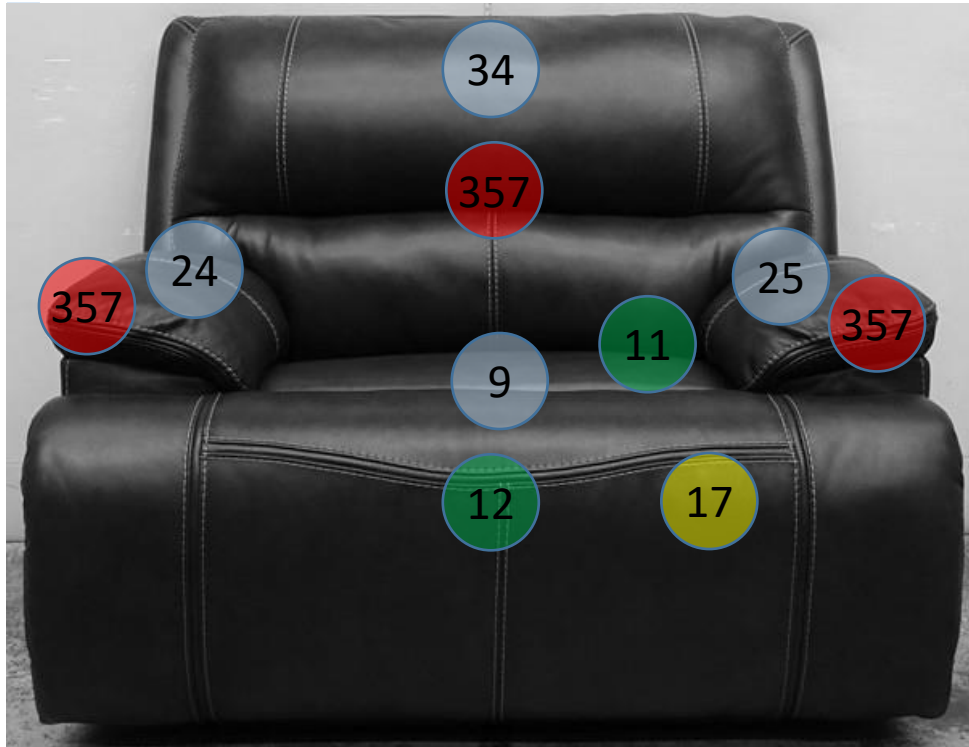

U437-01-02-82

Call Out	Description
●	Blown Fiber
●	Cushion Chaise Pad - top Pad
●	Cushion Foam
●	KD Component
●	Cover

Signature
DESIGN
BY **ASHLEY**®

U437 SECTIONAL DIMENSIONS 3 PIECE CONFIGURATION