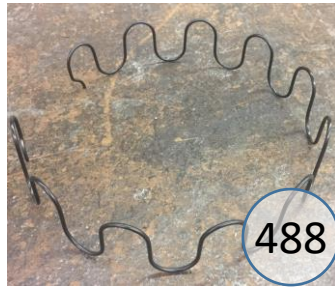

U437-01-02-82

Call Out	Description
●	Blown Fiber
●	Cushion Chaise Pad - top Pad
●	Cushion Foam
●	KD Component
●	Cover

Signature
DESIGN
BY **ASHLEY**®

U437 SECTIONAL DIMENSIONS 3 PIECE CONFIGURATION