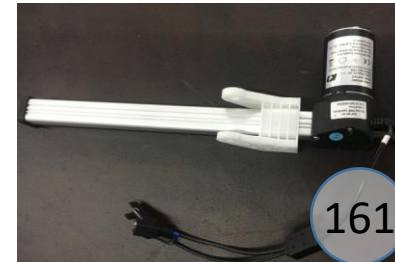

U437-01-02-82

Call Out	Description
●	Blown Fiber
●	Cushion Chaise Pad - top Pad
●	Cushion Foam
●	KD Component
●	Cover

Signature
DESIGN
BY **ASHLEY**®

U437 SECTIONAL DIMENSIONS 3 PIECE CONFIGURATION