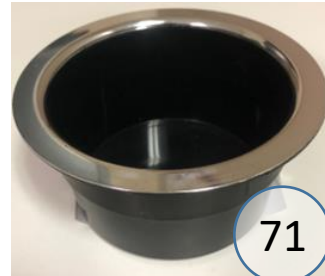

216

217

425

399

71

419

426

72

442

149

547

101

520

157

145

478

105

134

138

479

165

108

Signature
DESIGN
BY ASHLEY®