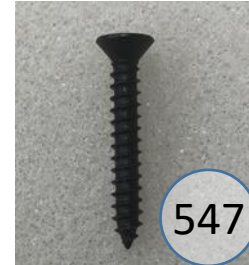

# U5950418

Call Out	Description
● (Red)	Blown Fiber
● (Yellow)	Cushion Chaise Pad - top Pad
● (Green)	Cushion Foam
● (Orange)	KD Component
● (Blue)	Cover

*Signature*  
DESIGN  
BY **ASHLEY**®

216

217

425

399

71

419

426

72

442

149

547

101