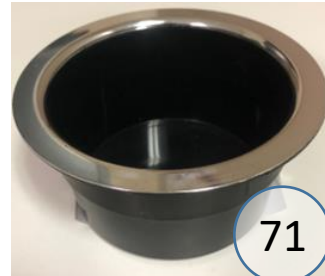

# U5950518

Call Out	Description
● (Red)	Blown Fiber
● (Yellow)	Cushion Chaise Pad - top Pad
● (Green)	Cushion Foam
● (Yellow)	KD Component
● (Light Blue)	Cover

*Signature*  
DESIGN  
BY **ASHLEY**®

216

217

# U5950418

Call Out	Description
● (Red)	Blown Fiber
● (Yellow)	Cushion Chaise Pad - top Pad
● (Green)	Cushion Foam
● (Orange)	KD Component
● (Blue)	Cover

*Signature*  
DESIGN  
BY **ASHLEY**®

216

217

425

399