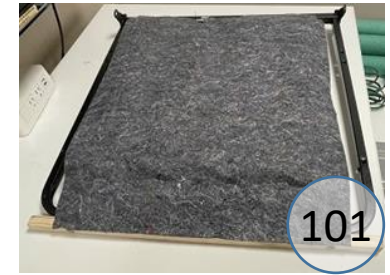

216

217

425

399

71

419

426

72

442

149

547

101

520

157

145

478

105

134

138

479

165

108

Signature
DESIGN
BY ASHLEY®