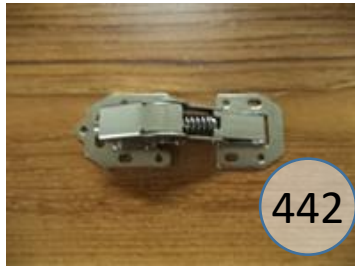

216

217

425

399

71

419

426

72

442

149

547

101

520

157

145

478

105

134

138

479

165

108

Signature
DESIGN
BY ASHLEY®