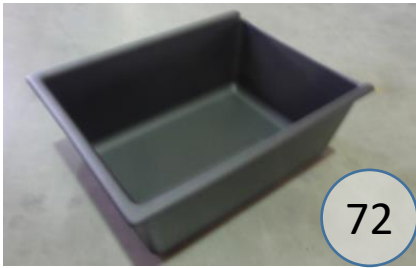

216

217

425

399

71

419

426

72

442

149

547

101

520

157

145

478

105

134

138

479

165

108

Signature
DESIGN
BY ASHLEY®