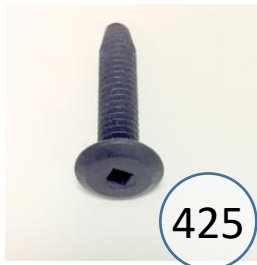

# U5950418

Call Out	Description
● (Red)	Blown Fiber
● (Yellow)	Cushion Chaise Pad - top Pad
● (Green)	Cushion Foam
● (Orange)	KD Component
● (Blue)	Cover

*Signature*  
DESIGN  
BY **ASHLEY**®

216

217

425

399