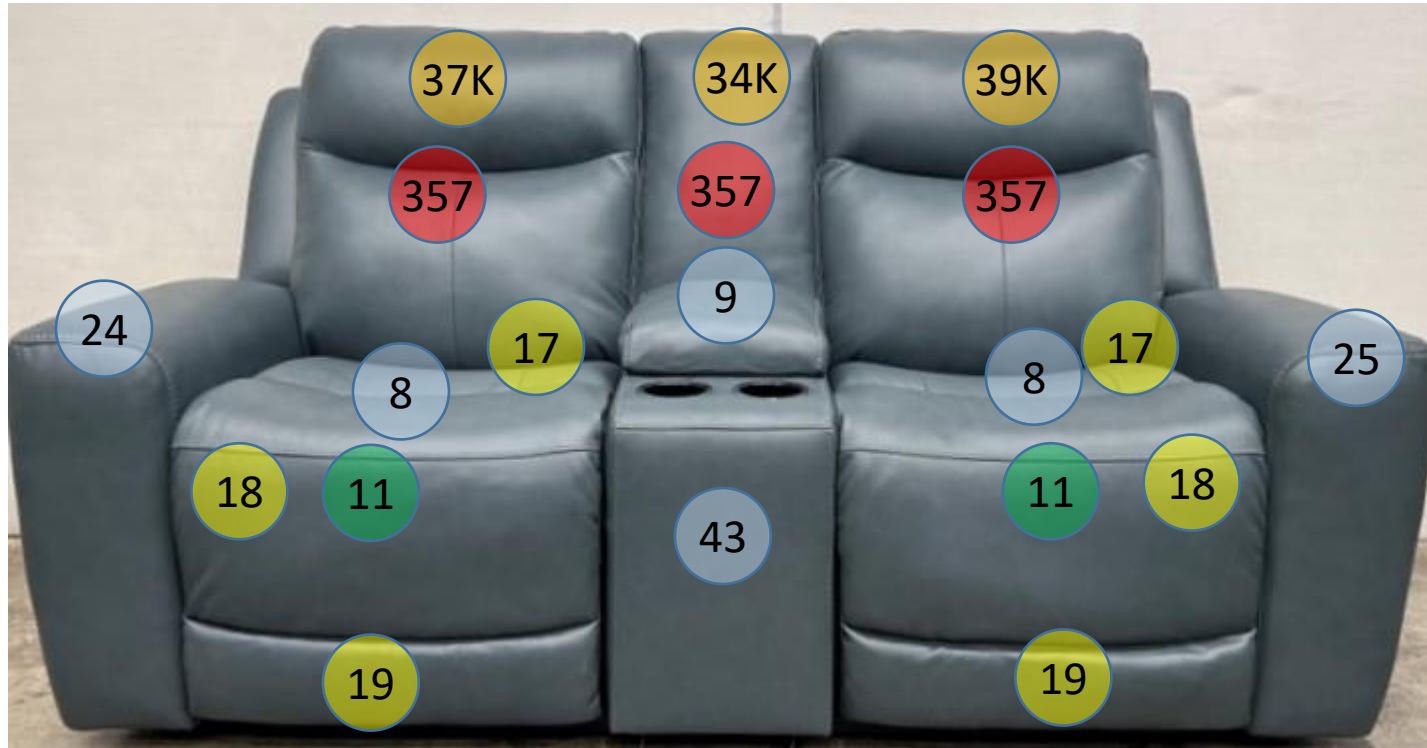

138

479

165

108

Signature  
DESIGN  
BY ASHLEY®

# U5950418

Call Out	Description
● (Red)	Blown Fiber
● (Yellow)	Cushion Chaise Pad - top Pad
● (Green)	Cushion Foam
● (Orange)	KD Component
● (Blue)	Cover

*Signature*  
DESIGN  
BY **ASHLEY**®

216

217

425

399