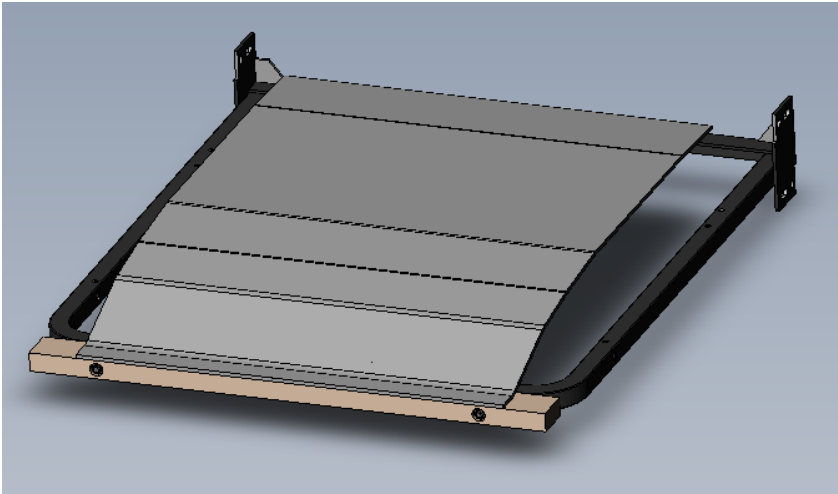

# U4380987

Call Out	Description
● (Red)	Blown Fiber
● (Yellow)	Cushion Chaise Pad - top Pad
● (Green)	Cushion Foam
● (Yellow)	KD Component
● (Blue)	Cover

*Signature*  
DESIGN  
BY **ASHLEY**®

Signature  
DESIGN  
BY ASHLEY®

# U4380887

Call Out	Description
● (Red)	Blown Fiber
● (Yellow)	Cushion Chaise Pad - top Pad
● (Green)	Cushion Foam
● (Yellow)	KD Component
● (Light Blue)	Cover

*Signature*  
DESIGN  
BY **ASHLEY**®

*Signature*  
DESIGN  
BY **ASHLEY**®

# Replaceable Parts

101

105

134