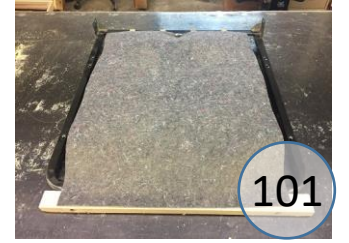

# U4380987

Call Out	Description
● (Red)	Blown Fiber
● (Yellow)	Cushion Chaise Pad - top Pad
● (Green)	Cushion Foam
● (Yellow)	KD Component
● (Blue)	Cover

*Signature*  
DESIGN  
BY **ASHLEY**®

Signature  
DESIGN  
BY ASHLEY®

# U4380887

Call Out	Description
● (Red)	Blown Fiber
● (Yellow)	Cushion Chaise Pad - top Pad
● (Green)	Cushion Foam
● (Yellow)	KD Component
● (Light Blue)	Cover

*Signature*  
DESIGN  
BY **ASHLEY**®

*Signature*  
DESIGN  
BY **ASHLEY**®