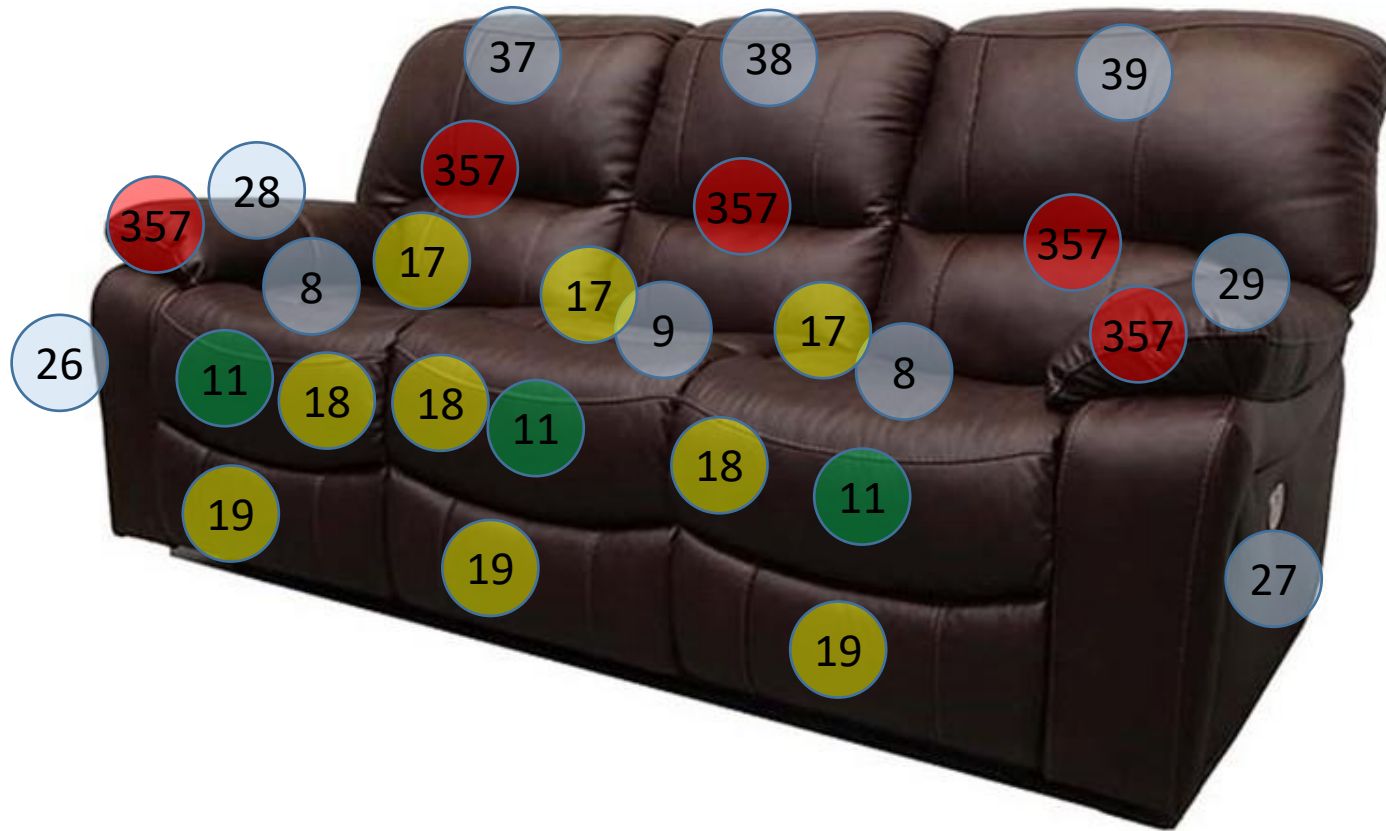

# U4380987

Call Out	Description
● (Red)	Blown Fiber
● (Yellow)	Cushion Chaise Pad - top Pad
● (Green)	Cushion Foam
● (Yellow)	KD Component
● (Blue)	Cover

*Signature*  
DESIGN  
BY **ASHLEY**®

Signature  
DESIGN  
BY ASHLEY®

# U4380887

Call Out	Description
● (Red)	Blown Fiber
● (Yellow)	Cushion Chaise Pad - top Pad
● (Green)	Cushion Foam
● (Yellow)	KD Component
● (Light Blue)	Cover

*Signature*  
DESIGN  
BY **ASHLEY**®

*Signature*  
DESIGN  
BY **ASHLEY**®

# Replaceable Parts

101

105

134