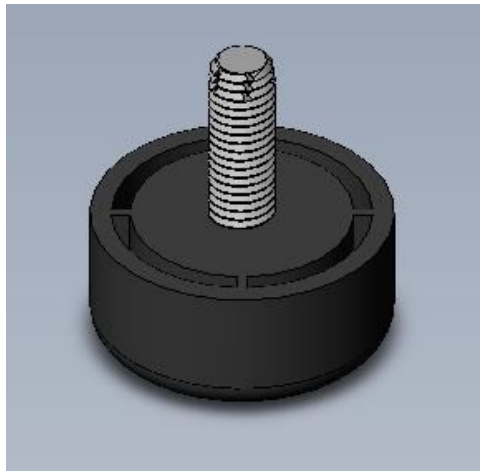

# U4380987

Call Out	Description
● (Red)	Blown Fiber
● (Yellow)	Cushion Chaise Pad - top Pad
● (Green)	Cushion Foam
● (Yellow)	KD Component
● (Blue)	Cover

*Signature*  
DESIGN  
BY **ASHLEY**®

Signature  
DESIGN  
BY ASHLEY®

# U4380887

Call Out	Description
● (Red)	Blown Fiber
● (Yellow)	Cushion Chaise Pad - top Pad
● (Green)	Cushion Foam
● (Yellow)	KD Component
● (Light Blue)	Cover

*Signature*  
DESIGN  
BY **ASHLEY**®

*Signature*  
DESIGN  
BY **ASHLEY**®

# Replaceable Parts

101

105

134