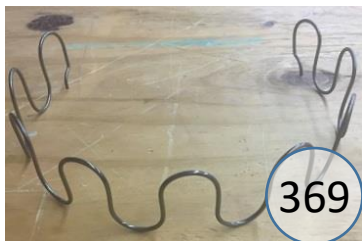

# U4380987

Call Out	Description
● (Red)	Blown Fiber
● (Yellow)	Cushion Chaise Pad - top Pad
● (Green)	Cushion Foam
● (Yellow)	KD Component
● (Blue)	Cover

*Signature*  
DESIGN  
BY **ASHLEY**®

Signature  
DESIGN  
BY ASHLEY®

# U4380887

Call Out	Description
● (Red)	Blown Fiber
● (Yellow)	Cushion Chaise Pad - top Pad
● (Green)	Cushion Foam
● (Yellow)	KD Component
● (Light Blue)	Cover

*Signature*  
DESIGN  
BY **ASHLEY**®

*Signature*  
DESIGN  
BY **ASHLEY**®