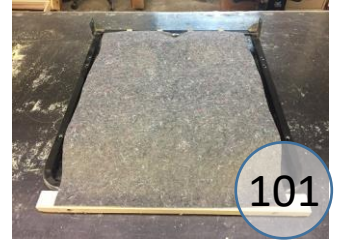

134

440

U4380874

Call Out	Description
● (Red)	Blown Fiber
● (Yellow)	Cushion Chaise Pad - top Pad
● (Green)	Cushion Foam
● (Orange)	KD Component
● (Blue)	Cover

Signature
DESIGN
BY **ASHLEY**®

Replaceable Parts