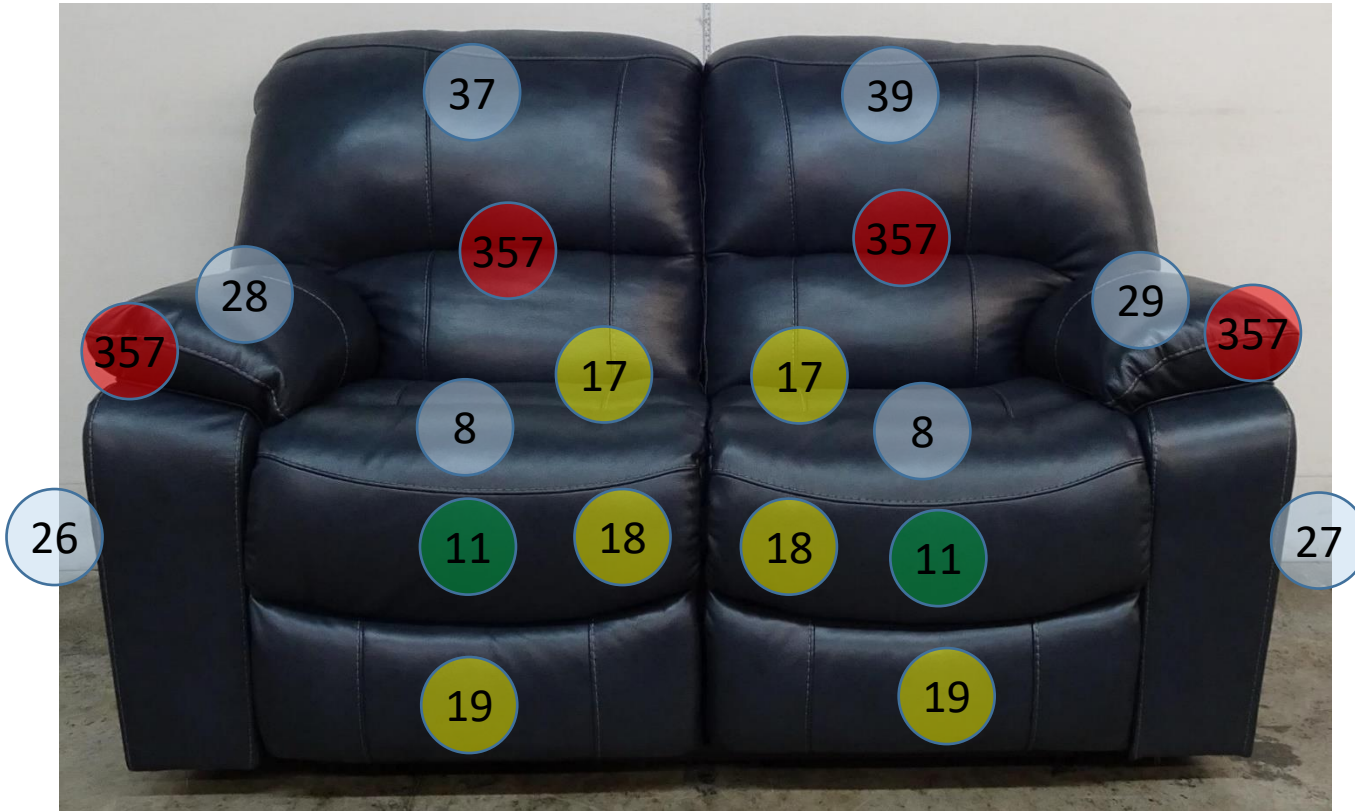

U4380974

Call Out	Description
●	Blown Fiber
●	Cushion Chaise Pad - top Pad
●	Cushion Foam
●	KD Component
●	Cover

Signature
DESIGN
BY **ASHLEY**®

425

108

149

426

547

101

157

145

406

520

480

399

105

134

440

U4380874

Call Out	Description
● (Red)	Blown Fiber
● (Yellow)	Cushion Chaise Pad - top Pad
● (Green)	Cushion Foam
● (Orange)	KD Component
● (Blue)	Cover

Signature
DESIGN
BY **ASHLEY**®

Replaceable Parts