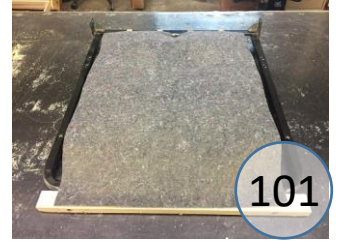

U4380974

Call Out	Description
●	Blown Fiber
●	Cushion Chaise Pad - top Pad
●	Cushion Foam
●	KD Component
●	Cover

Signature
DESIGN
BY **ASHLEY**®

425

108

149

426

547

134

440

U4380874

Call Out	Description
● (Red)	Blown Fiber
● (Yellow)	Cushion Chaise Pad - top Pad
● (Green)	Cushion Foam
● (Orange)	KD Component
● (Blue)	Cover

Signature
DESIGN
BY **ASHLEY**®

Replaceable Parts