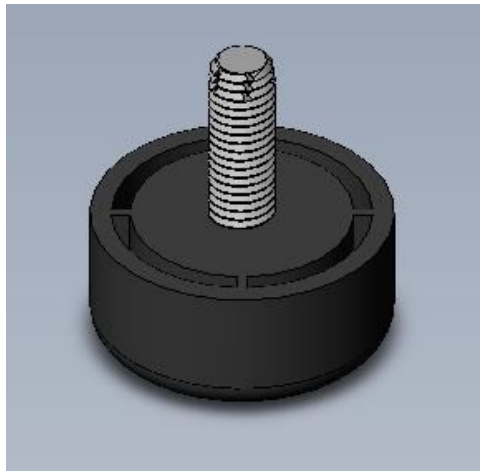

Replaceable Parts

101

105

134