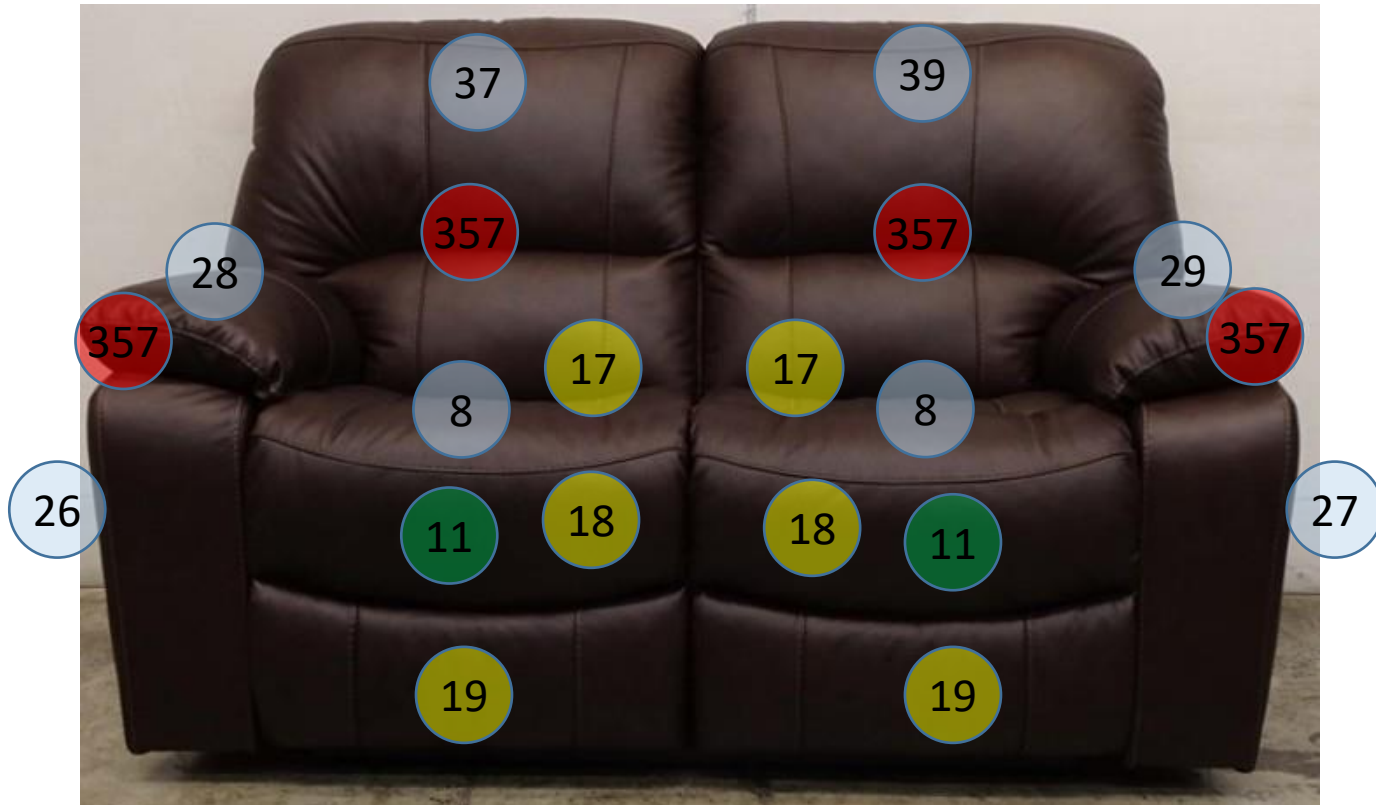

U4380974

Call Out	Description
●	Blown Fiber
●	Cushion Chaise Pad - top Pad
●	Cushion Foam
●	KD Component
●	Cover

Signature
DESIGN
BY **ASHLEY**®

425

108

149

426

547

101

157

145

406

520

480

399

105

134

440

U4380874

Call Out	Description
● (Red)	Blown Fiber
● (Yellow)	Cushion Chaise Pad - top Pad
● (Green)	Cushion Foam
● (Orange)	KD Component
● (Blue)	Cover

Signature
DESIGN
BY **ASHLEY**®

Replaceable Parts