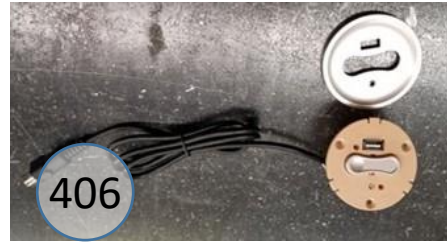

425

108

149

426

547

101

157

145

406

520

480

399

105

134

440