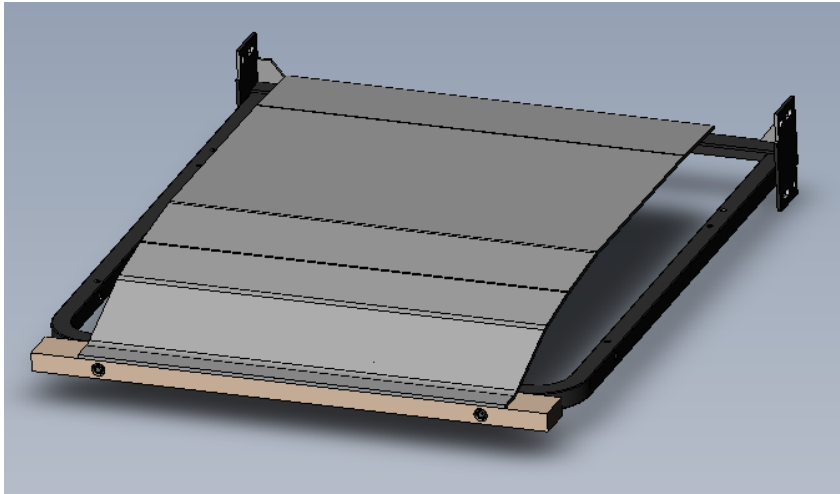

Replaceable Parts

101