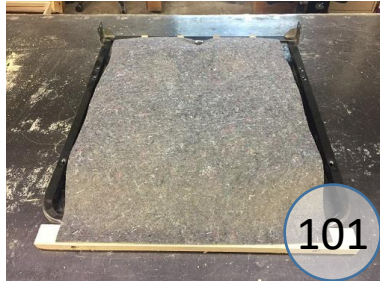

5420382

Call Out	Description
●	Blown Fiber
●	Cushion Chaise Pad - top Pad
●	Cushion Foam
●	KD Component
●	Cover

Signature
DESIGN
BY **ASHLEY**®

425

488

108

149

426

406

Signature
DESIGN
BY **ASHLEY**®

5420482

Call Out	Description
● (Red)	Blown Fiber
● (Yellow)	Cushion Chaise Pad - top Pad
● (Green)	Cushion Foam
● (Yellow)	KD Component
● (Light Blue)	Cover

Signature
DESIGN
BY **ASHLEY**®