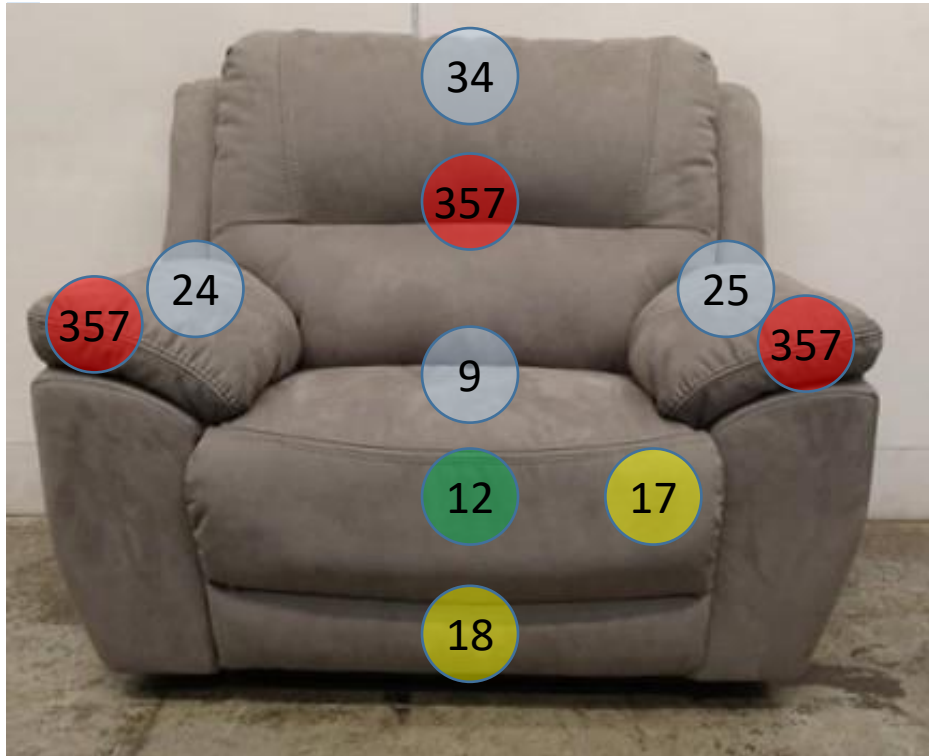

5420382

Call Out	Description
●	Blown Fiber
●	Cushion Chaise Pad - top Pad
●	Cushion Foam
●	KD Component
●	Cover

Signature
DESIGN
BY **ASHLEY**®

425

488

108

149

426

101

105

134

547

520

145

148

439

406

Signature
DESIGN
BY **ASHLEY**®

5420482

Call Out	Description
● (Red)	Blown Fiber
● (Yellow)	Cushion Chaise Pad - top Pad
● (Green)	Cushion Foam
● (Yellow)	KD Component
● (Light Blue)	Cover

Signature
DESIGN
BY **ASHLEY**®

425

488

108

149

426

101

105

134