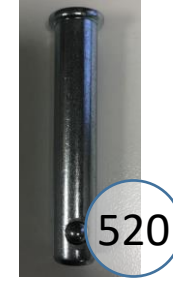

5420382

Call Out	Description
●	Blown Fiber
●	Cushion Chaise Pad - top Pad
●	Cushion Foam
●	KD Component
●	Cover

Signature
DESIGN
BY **ASHLEY**®

425

488

108

149

426

406

Signature
DESIGN
BY **ASHLEY**®

5420482

Call Out	Description
● (Red)	Blown Fiber
● (Yellow)	Cushion Chaise Pad - top Pad
● (Green)	Cushion Foam
● (Yellow)	KD Component
● (Light Blue)	Cover

Signature
DESIGN
BY **ASHLEY**®

425

488

108

149

426

101

105

134

547

520

145

148

439

406

Signature
DESIGN
BY **ASHLEY**®