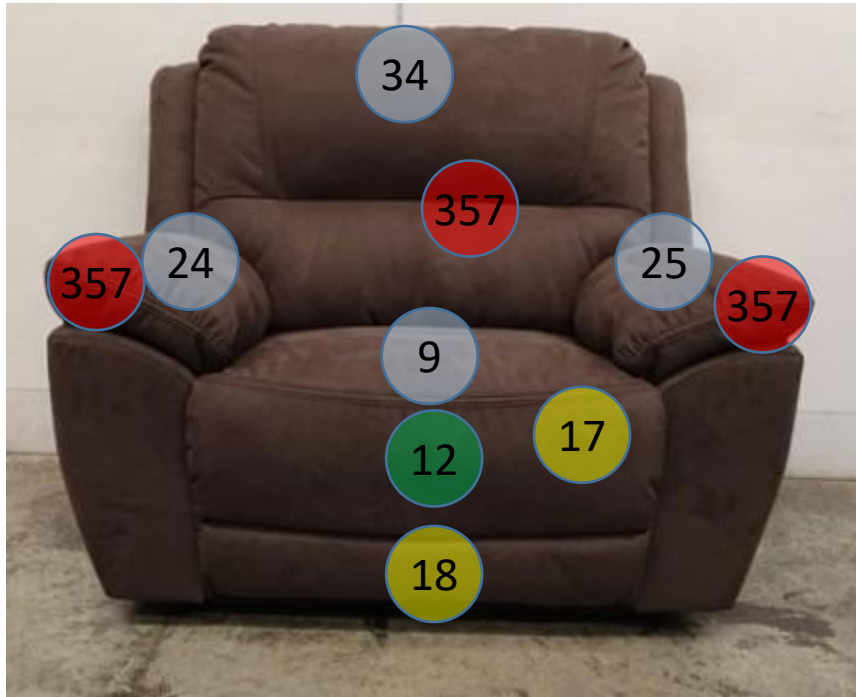

5420382

Call Out	Description
●	Blown Fiber
●	Cushion Chaise Pad - top Pad
●	Cushion Foam
●	KD Component
●	Cover

Signature
DESIGN
BY **ASHLEY**®

425

488

108

149

426

101

105

134

547

520

145

148

439

406

Signature
DESIGN
BY **ASHLEY**®

5420482

Call Out	Description
● (Red)	Blown Fiber
● (Yellow)	Cushion Chaise Pad - top Pad
● (Green)	Cushion Foam
● (Yellow)	KD Component
● (Light Blue)	Cover

Signature
DESIGN
BY **ASHLEY**®

425

488

108

149

426

101

105

134