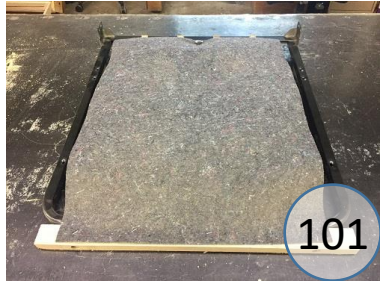

425

488

108

149

426

101

105

134

547

520

145

148

439

406

Signature
DESIGN
BY **ASHLEY**®