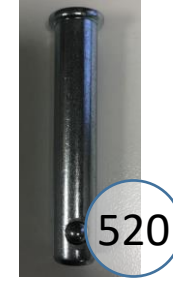

425

488

108

149

426

101

105

134

547

520

145

148

439

406

Signature
DESIGN
BY **ASHLEY**®