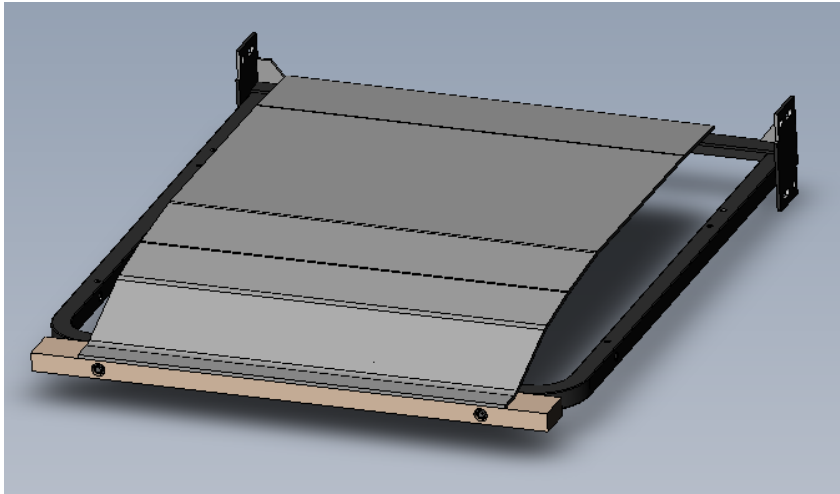

5420487

Call Out	Description
● (Red)	Blown Fiber
● (Yellow)	Cushion Chaise Pad - top Pad
● (Green)	Cushion Foam
● (Yellow)	KD Component
● (Light Blue)	Cover

Signature
DESIGN
BY **ASHLEY**®

Signature
DESIGN
BY **ASHLEY**®

Replaceable Parts

101

105

134

Replaceable Parts

145

406

157

Replaceable Parts