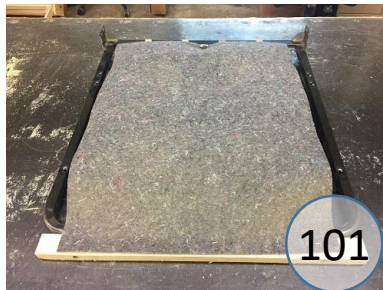

5420487

Call Out	Description
● (Red)	Blown Fiber
● (Yellow)	Cushion Chaise Pad - top Pad
● (Green)	Cushion Foam
● (Yellow)	KD Component
● (Light Blue)	Cover

Signature
DESIGN
BY **ASHLEY**®

Signature
DESIGN
BY **ASHLEY**®