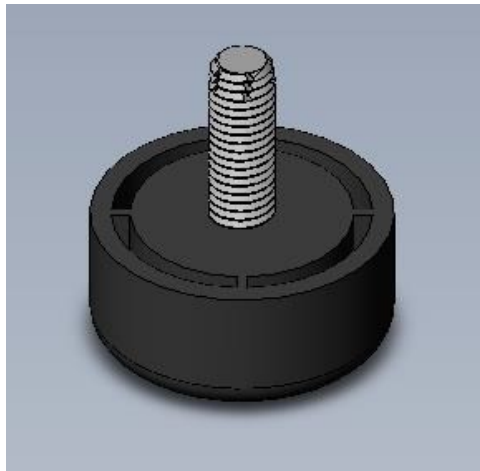

5420487

Call Out	Description
● (Red)	Blown Fiber
● (Yellow)	Cushion Chaise Pad - top Pad
● (Green)	Cushion Foam
● (Yellow)	KD Component
● (Light Blue)	Cover

Signature
DESIGN
BY **ASHLEY**®

Signature
DESIGN
BY **ASHLEY**®

Replaceable Parts

101

105

134

Replaceable Parts

145

406

157

Replaceable Parts