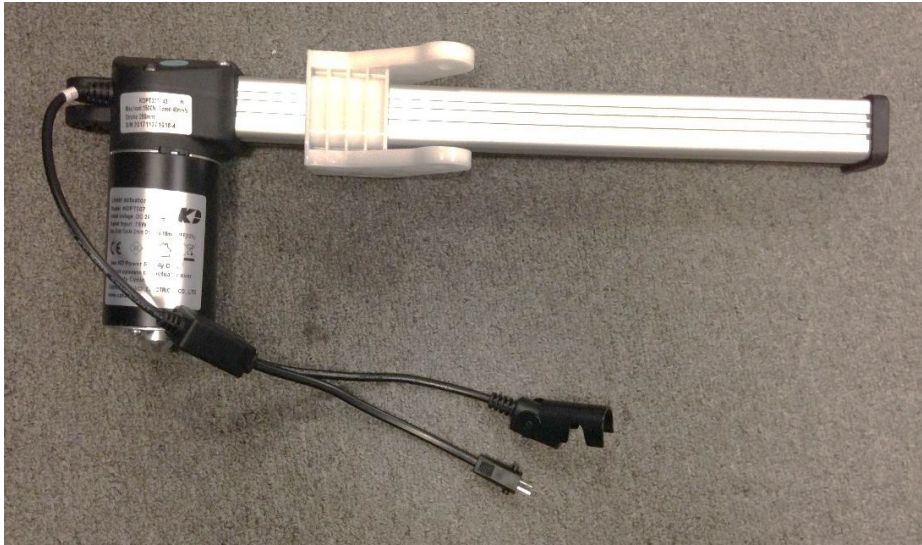

5420487

Call Out	Description
● (Red)	Blown Fiber
● (Yellow)	Cushion Chaise Pad - top Pad
● (Green)	Cushion Foam
● (Yellow)	KD Component
● (Light Blue)	Cover

Signature
DESIGN
BY **ASHLEY**®

Signature
DESIGN
BY **ASHLEY**®

Replaceable Parts

101

105

134

Replaceable Parts

145

406

157