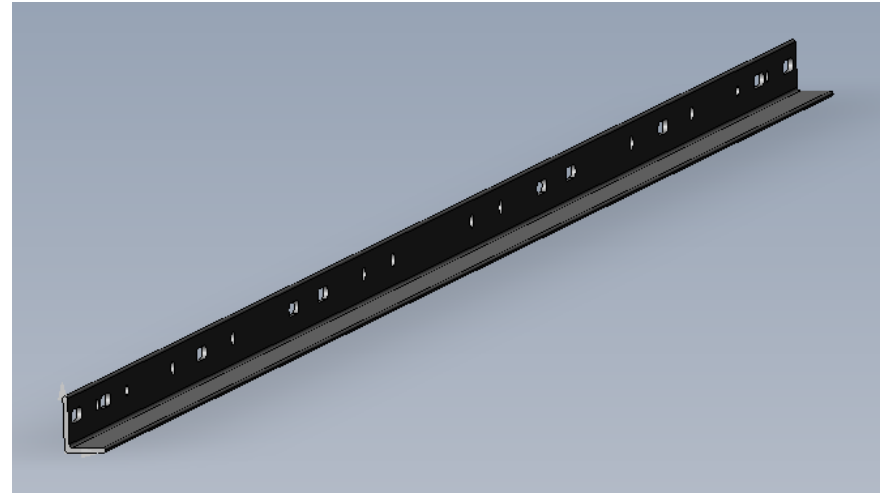

5420487

Call Out	Description
● (Red)	Blown Fiber
● (Yellow)	Cushion Chaise Pad - top Pad
● (Green)	Cushion Foam
● (Yellow)	KD Component
● (Light Blue)	Cover

Signature
DESIGN
BY **ASHLEY**®

Signature
DESIGN
BY **ASHLEY**®

Replaceable Parts

101

105

134

Replaceable Parts

145

406

157

Replaceable Parts