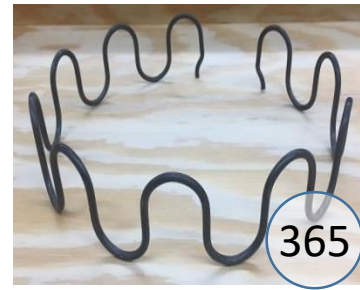

5420487

Call Out	Description
● (Red)	Blown Fiber
● (Yellow)	Cushion Chaise Pad - top Pad
● (Green)	Cushion Foam
● (Yellow)	KD Component
● (Light Blue)	Cover

Signature
DESIGN
BY **ASHLEY**®

Signature
DESIGN
BY **ASHLEY**®

Replaceable Parts

101

105

134

Replaceable Parts

145

406

157