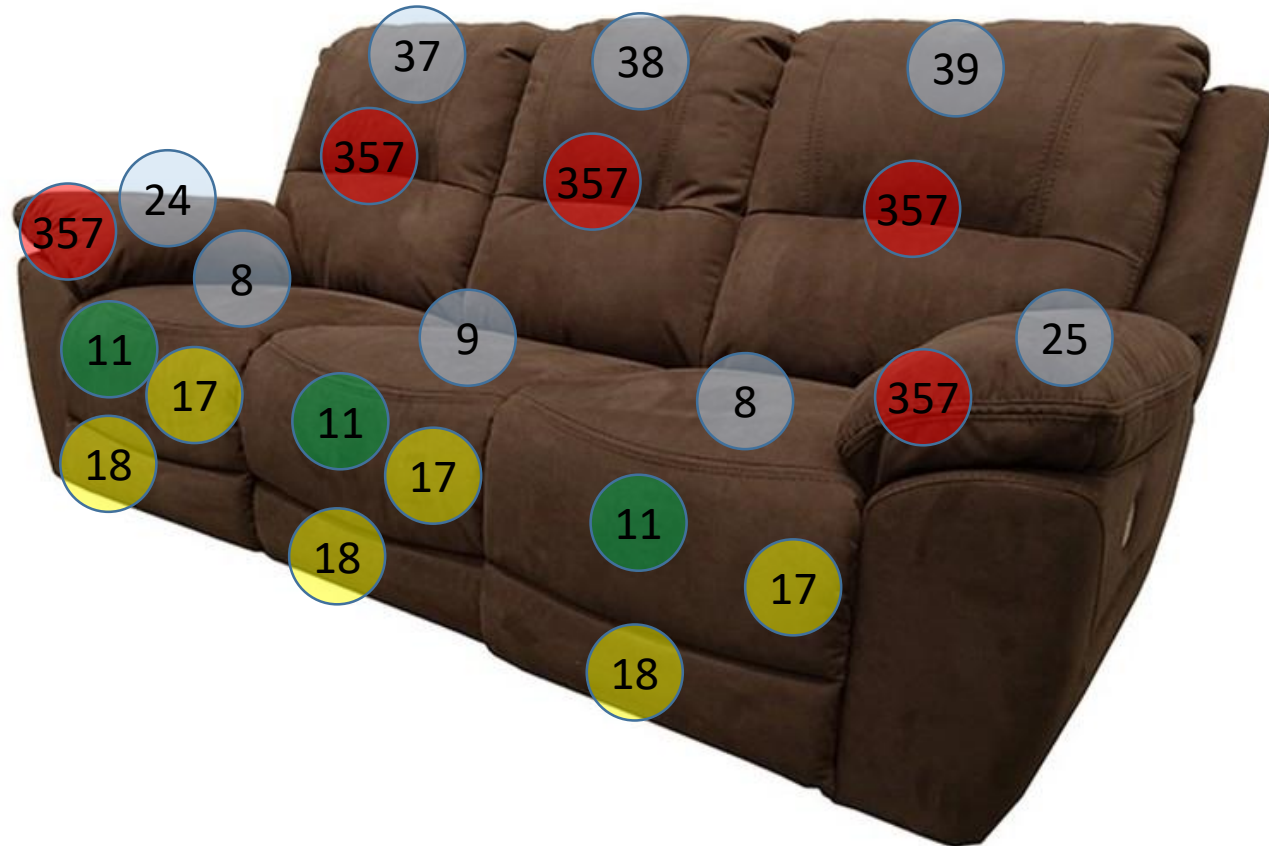

5420487

Call Out	Description
● (Red)	Blown Fiber
● (Yellow)	Cushion Chaise Pad - top Pad
● (Green)	Cushion Foam
● (Yellow)	KD Component
● (Light Blue)	Cover

Signature
DESIGN
BY **ASHLEY**®

Signature
DESIGN
BY **ASHLEY**®

Replaceable Parts

101

105

134

Replaceable Parts

145

406

157

Replaceable Parts