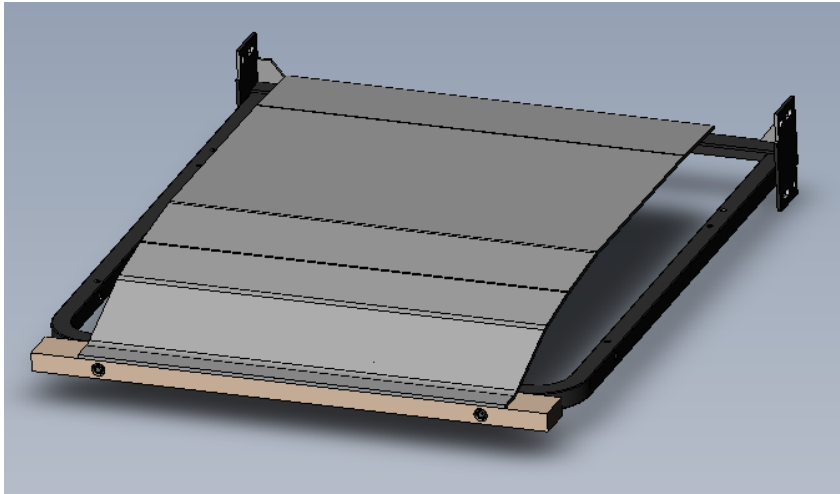

5420496

Call Out	Description
● (Red)	Blown Fiber
● (Yellow)	Cushion Chaise Pad - top Pad
● (Green)	Cushion Foam
● (Yellow)	KD Component
● (Light Blue)	Cover

Signature
DESIGN
BY **ASHLEY**®

Signature
DESIGN
BY **ASHLEY**®

5420396

Call Out	Description
●	Blown Fiber
●	Cushion Chaise Pad - top Pad
●	Cushion Foam
●	KD Component
●	Cover

Signature
DESIGN
BY **ASHLEY**®

Signature
DESIGN
BY **ASHLEY**®

Replaceable Parts

101

105

134