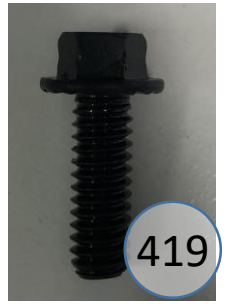

5420496

Call Out	Description
● (Red)	Blown Fiber
● (Yellow)	Cushion Chaise Pad - top Pad
● (Green)	Cushion Foam
● (Yellow)	KD Component
● (Light Blue)	Cover

Signature
DESIGN
BY **ASHLEY**®

Signature
DESIGN
BY **ASHLEY**®

5420396

Call Out	Description
●	Blown Fiber
●	Cushion Chaise Pad - top Pad
●	Cushion Foam
●	KD Component
●	Cover

Signature
DESIGN
BY **ASHLEY**®

Signature
DESIGN
BY **ASHLEY**®

Replaceable Parts

101

105

134