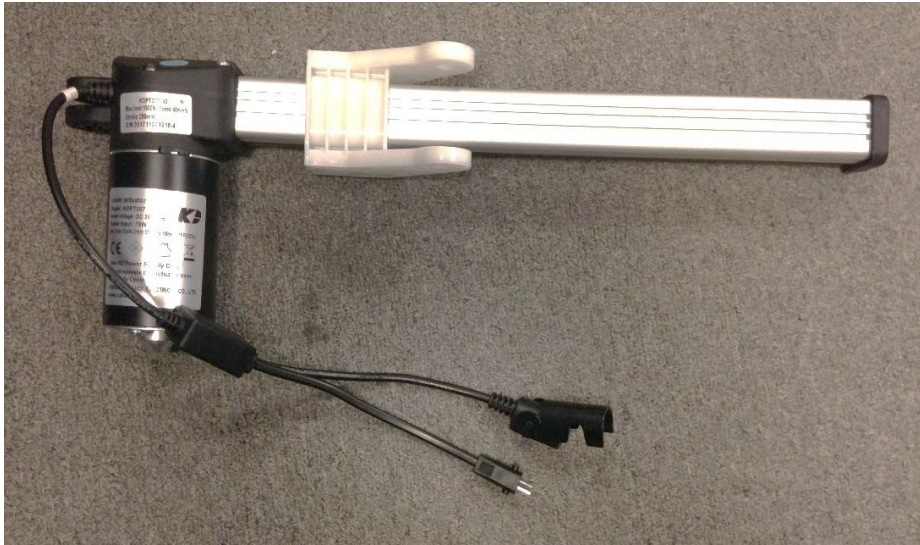

Replaceable Parts

145