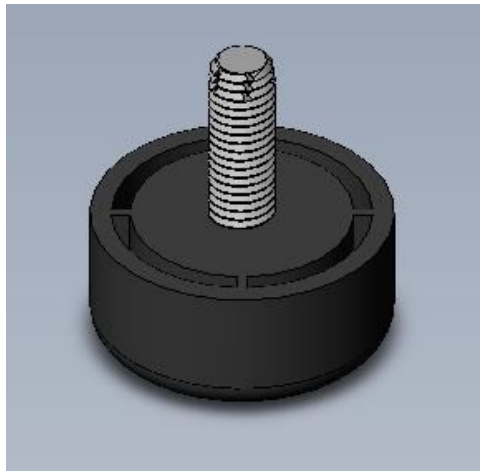

5420496

Call Out	Description
● (Red)	Blown Fiber
● (Yellow)	Cushion Chaise Pad - top Pad
● (Green)	Cushion Foam
● (Yellow)	KD Component
● (Light Blue)	Cover

Signature
DESIGN
BY **ASHLEY**®

Signature
DESIGN
BY **ASHLEY**®

5420396

Call Out	Description
●	Blown Fiber
●	Cushion Chaise Pad - top Pad
●	Cushion Foam
●	KD Component
●	Cover

Signature
DESIGN
BY **ASHLEY**®

Signature
DESIGN
BY **ASHLEY**®

Replaceable Parts

101

105

134