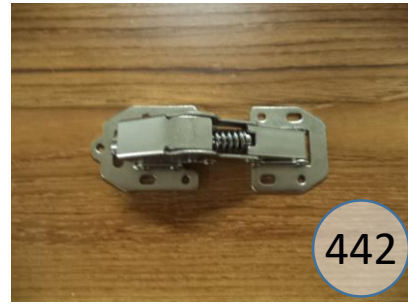

5420496

Call Out	Description
● (Red)	Blown Fiber
● (Yellow)	Cushion Chaise Pad - top Pad
● (Green)	Cushion Foam
● (Yellow)	KD Component
● (Light Blue)	Cover

Signature
DESIGN
BY **ASHLEY**®

Signature
DESIGN
BY **ASHLEY**®

5420396

Call Out	Description
●	Blown Fiber
●	Cushion Chaise Pad - top Pad
●	Cushion Foam
●	KD Component
●	Cover

Signature
DESIGN
BY **ASHLEY**®

Signature
DESIGN
BY **ASHLEY**®

Replaceable Parts

101

105

134