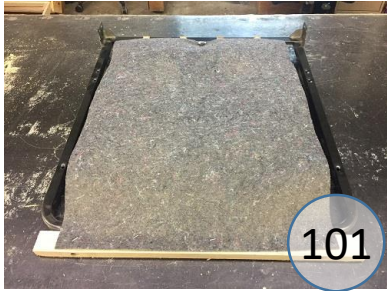

5420496

Call Out	Description
● (Red)	Blown Fiber
● (Yellow)	Cushion Chaise Pad - top Pad
● (Green)	Cushion Foam
● (Yellow)	KD Component
● (Light Blue)	Cover

Signature
DESIGN
BY **ASHLEY**®

Signature
DESIGN
BY **ASHLEY**®

5420396

Call Out	Description
●	Blown Fiber
●	Cushion Chaise Pad - top Pad
●	Cushion Foam
●	KD Component
●	Cover

Signature
DESIGN
BY **ASHLEY**®

Signature
DESIGN
BY **ASHLEY**®

Replaceable Parts

101

105

134