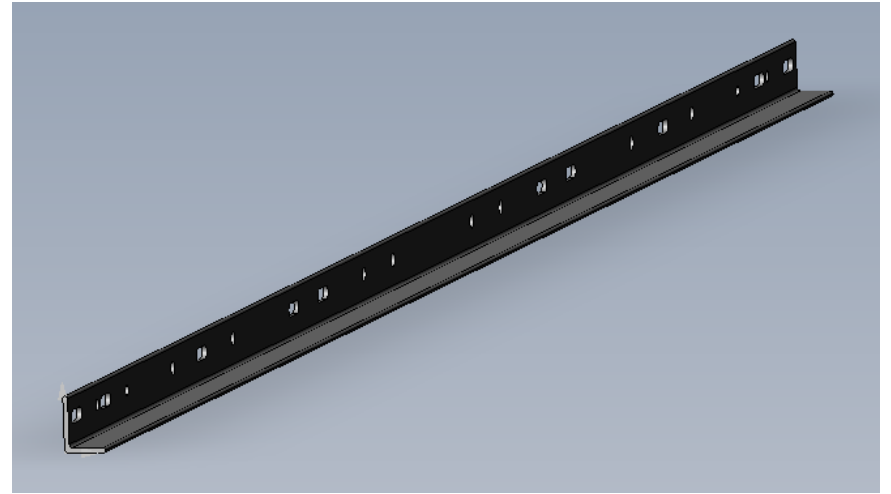

5420496

Call Out	Description
● (Red)	Blown Fiber
● (Yellow)	Cushion Chaise Pad - top Pad
● (Green)	Cushion Foam
● (Yellow)	KD Component
● (Light Blue)	Cover

Signature
DESIGN
BY **ASHLEY**®

Signature
DESIGN
BY **ASHLEY**®

5420396

Call Out	Description
●	Blown Fiber
●	Cushion Chaise Pad - top Pad
●	Cushion Foam
●	KD Component
●	Cover

Signature
DESIGN
BY **ASHLEY**®

Signature
DESIGN
BY **ASHLEY**®

Replaceable Parts

101

105

134