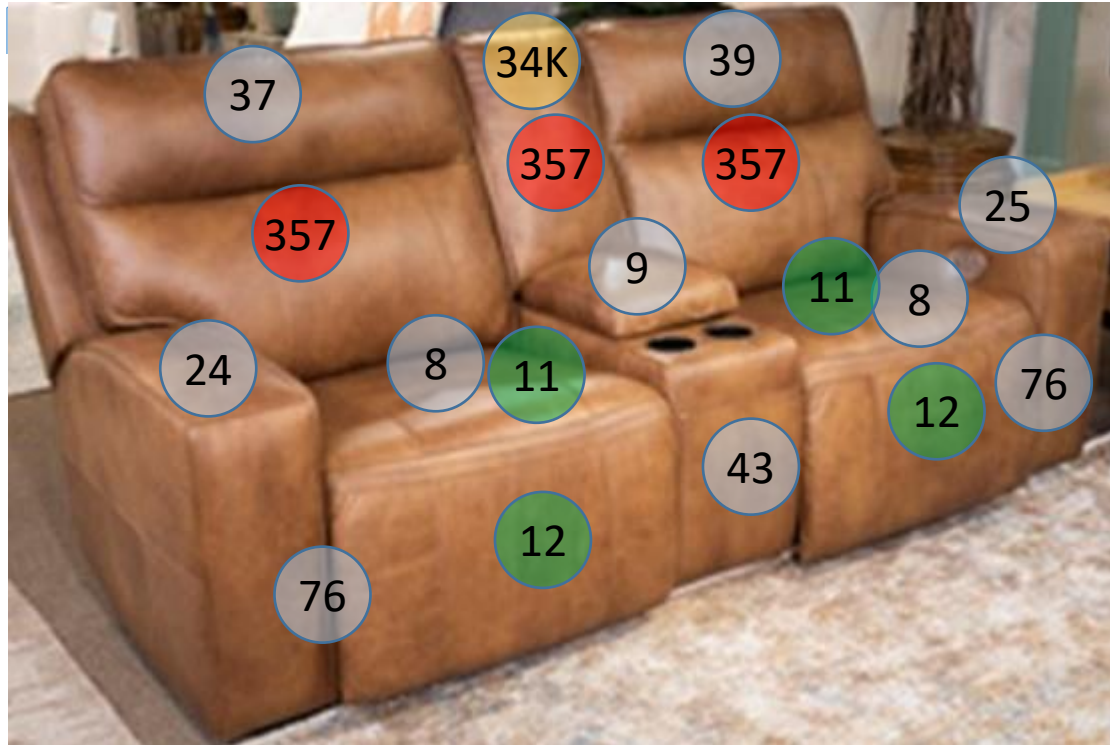

# U1520618

Call Out	Description
● (Red)	Blown Fiber
● (Yellow)	Cushion Chaise Pad - top Pad
● (Green)	Cushion Foam
● (Yellow)	KD Component
● (Light Blue)	Cover

*Signature*  
DESIGN  
BY **ASHLEY**®

Signature  
DESIGN  
BY ASHLEY®

# U1520518

Call Out	Description
● (Red)	Blown Fiber
● (Yellow)	Cushion Chaise Pad - top Pad
● (Green)	Cushion Foam
● (Yellow)	KD Component
● (Blue)	Cover

*Signature*  
DESIGN  
BY **ASHLEY**®

*Signature*  
DESIGN  
BY **ASHLEY**®