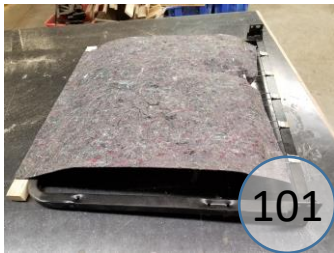

# U1520618

Call Out	Description
● (Red)	Blown Fiber
● (Yellow)	Cushion Chaise Pad - top Pad
● (Green)	Cushion Foam
● (Yellow)	KD Component
● (Light Blue)	Cover

*Signature*  
DESIGN  
BY **ASHLEY**®

Signature  
DESIGN  
BY ASHLEY®

# U1520518

Call Out	Description
● (Red)	Blown Fiber
● (Yellow)	Cushion Chaise Pad - top Pad
● (Green)	Cushion Foam
● (Yellow)	KD Component
● (Blue)	Cover

*Signature*  
DESIGN  
BY **ASHLEY**®

*Signature*  
DESIGN  
BY **ASHLEY**®