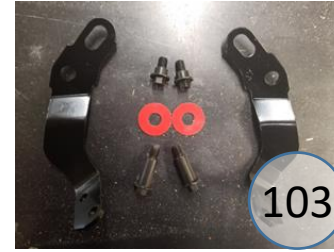

# U1520618

Call Out	Description
● (Red)	Blown Fiber
● (Yellow)	Cushion Chaise Pad - top Pad
● (Green)	Cushion Foam
● (Yellow)	KD Component
● (Light Blue)	Cover

*Signature*  
DESIGN  
BY **ASHLEY**®

Signature  
DESIGN  
BY ASHLEY®

# U1520518

Call Out	Description
● (Red)	Blown Fiber
● (Yellow)	Cushion Chaise Pad - top Pad
● (Green)	Cushion Foam
● (Yellow)	KD Component
● (Blue)	Cover

*Signature*  
DESIGN  
BY **ASHLEY**®

*Signature*  
DESIGN  
BY **ASHLEY**®