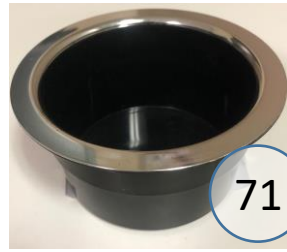

# U1520618

Call Out	Description
● (Red)	Blown Fiber
● (Yellow)	Cushion Chaise Pad - top Pad
● (Green)	Cushion Foam
● (Yellow)	KD Component
● (Light Blue)	Cover

*Signature*  
DESIGN  
BY **ASHLEY**®

Signature  
DESIGN  
BY ASHLEY®

# U1520518

Call Out	Description
● (Red)	Blown Fiber
● (Yellow)	Cushion Chaise Pad - top Pad
● (Green)	Cushion Foam
● (Yellow)	KD Component
● (Blue)	Cover

*Signature*  
DESIGN  
BY **ASHLEY**®

*Signature*  
DESIGN  
BY **ASHLEY**®