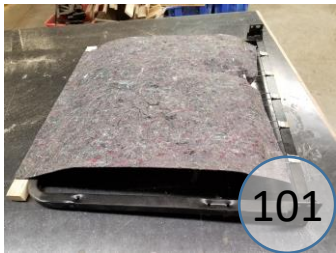

# U1520618

Call Out	Description
● (Red)	Blown Fiber
● (Yellow)	Cushion Chaise Pad - top Pad
● (Green)	Cushion Foam
● (Yellow)	KD Component
● (Light Blue)	Cover

*Signature*  
DESIGN  
BY **ASHLEY**®

Signature  
DESIGN  
BY ASHLEY®

# U1520518

Call Out	Description
● (Red)	Blown Fiber
● (Yellow)	Cushion Chaise Pad - top Pad
● (Green)	Cushion Foam
● (Yellow)	KD Component
● (Blue)	Cover

*Signature*  
DESIGN  
BY **ASHLEY**®

*Signature*  
DESIGN  
BY **ASHLEY**®