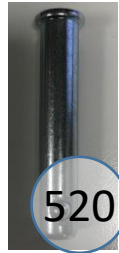

# U1520618

Call Out	Description
● (Red)	Blown Fiber
● (Yellow)	Cushion Chaise Pad - top Pad
● (Green)	Cushion Foam
● (Yellow)	KD Component
● (Light Blue)	Cover

*Signature*  
DESIGN  
BY **ASHLEY**®

Signature  
DESIGN  
BY ASHLEY®

# U1520518

Call Out	Description
● (Red)	Blown Fiber
● (Yellow)	Cushion Chaise Pad - top Pad
● (Green)	Cushion Foam
● (Yellow)	KD Component
● (Blue)	Cover

*Signature*  
DESIGN  
BY **ASHLEY**®

*Signature*  
DESIGN  
BY **ASHLEY**®