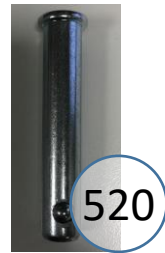

# U1520618

Call Out	Description
● (Red)	Blown Fiber
● (Yellow)	Cushion Chaise Pad - top Pad
● (Green)	Cushion Foam
● (Yellow)	KD Component
● (Light Blue)	Cover

*Signature*  
DESIGN  
BY **ASHLEY**®

Signature  
DESIGN  
BY ASHLEY®

# U1520518

Call Out	Description
● (Red)	Blown Fiber
● (Yellow)	Cushion Chaise Pad - top Pad
● (Green)	Cushion Foam
● (Yellow)	KD Component
● (Blue)	Cover

*Signature*  
DESIGN  
BY **ASHLEY**®

*Signature*  
DESIGN  
BY **ASHLEY**®