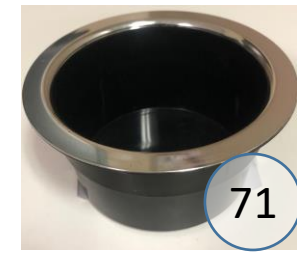

# U1520618

Call Out	Description
● (Red)	Blown Fiber
● (Yellow)	Cushion Chaise Pad - top Pad
● (Green)	Cushion Foam
● (Yellow)	KD Component
● (Light Blue)	Cover

*Signature*  
DESIGN  
BY **ASHLEY**®

Signature  
DESIGN  
BY ASHLEY®

# U1520518

Call Out	Description
● (Red)	Blown Fiber
● (Yellow)	Cushion Chaise Pad - top Pad
● (Green)	Cushion Foam
● (Yellow)	KD Component
● (Blue)	Cover

*Signature*  
DESIGN  
BY **ASHLEY**®

*Signature*  
DESIGN  
BY **ASHLEY**®