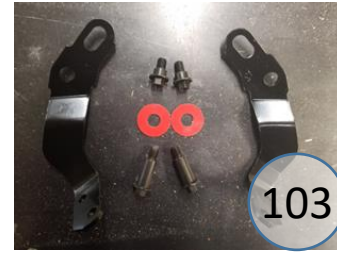

# U1520682

Call Out	Description
●	Blown Fiber
●	Cushion Chaise Pad - top Pad
●	Cushion Foam
●	KD Component
●	Cover

*Signature*  
DESIGN  
BY **ASHLEY**®

# U1520582

Call Out	Description
●	Blown Fiber
●	Cushion Chaise Pad - top Pad
●	Cushion Foam
●	KD Component
●	Cover

*Signature*  
DESIGN  
BY **ASHLEY**®