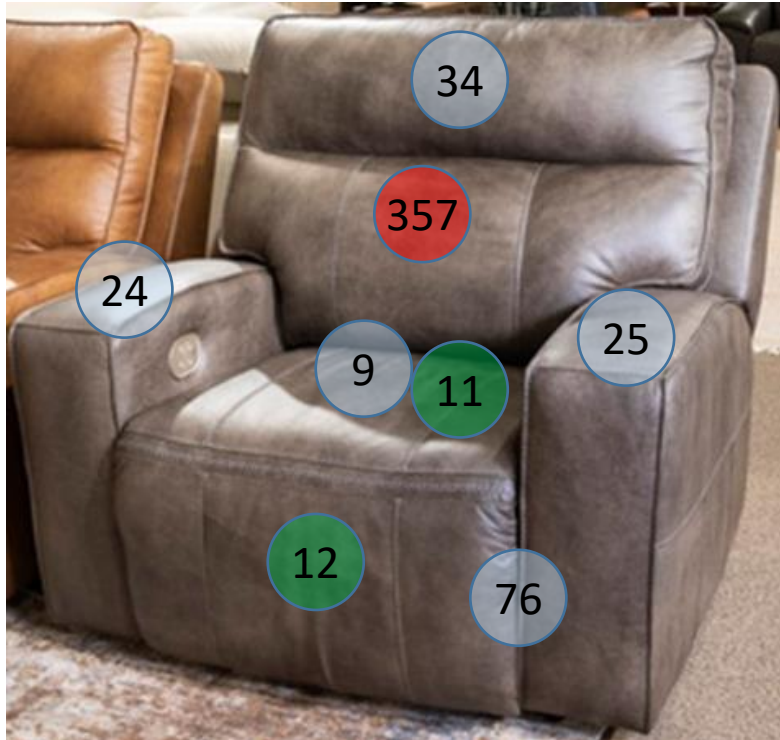

# U1520682

Call Out	Description
●	Blown Fiber
●	Cushion Chaise Pad - top Pad
●	Cushion Foam
●	KD Component
●	Cover

*Signature*  
DESIGN  
BY **ASHLEY**®

# U1520582

Call Out	Description
●	Blown Fiber
●	Cushion Chaise Pad - top Pad
●	Cushion Foam
●	KD Component
●	Cover

*Signature*  
DESIGN  
BY **ASHLEY**®