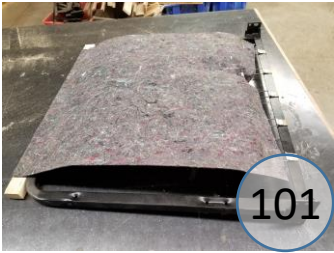

# U1520682

Call Out	Description
●	Blown Fiber
●	Cushion Chaise Pad - top Pad
●	Cushion Foam
●	KD Component
●	Cover

*Signature*  
DESIGN  
BY **ASHLEY**®

# U1520582

Call Out	Description
●	Blown Fiber
●	Cushion Chaise Pad - top Pad
●	Cushion Foam
●	KD Component
●	Cover

*Signature*  
DESIGN  
BY **ASHLEY**®