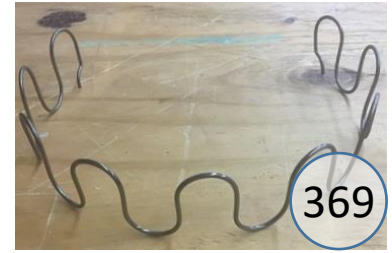

# U1520682

Call Out	Description
●	Blown Fiber
●	Cushion Chaise Pad - top Pad
●	Cushion Foam
●	KD Component
●	Cover

*Signature*  
DESIGN  
BY **ASHLEY**®

# U1520582

Call Out	Description
●	Blown Fiber
●	Cushion Chaise Pad - top Pad
●	Cushion Foam
●	KD Component
●	Cover

*Signature*  
DESIGN  
BY **ASHLEY**®