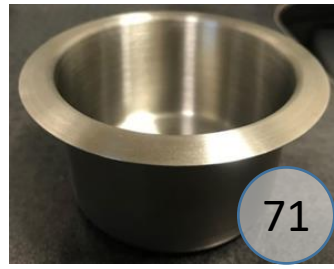

3660315

Call Out	Description
● (Red)	Blown Fiber
● (Yellow)	Cushion Chaise Pad - top Pad
● (Green)	Cushion Foam
● (Yellow)	KD Component
● (Blue)	Cover

Signature
DESIGN
BY **ASHLEY**®

29

46

71

101

108