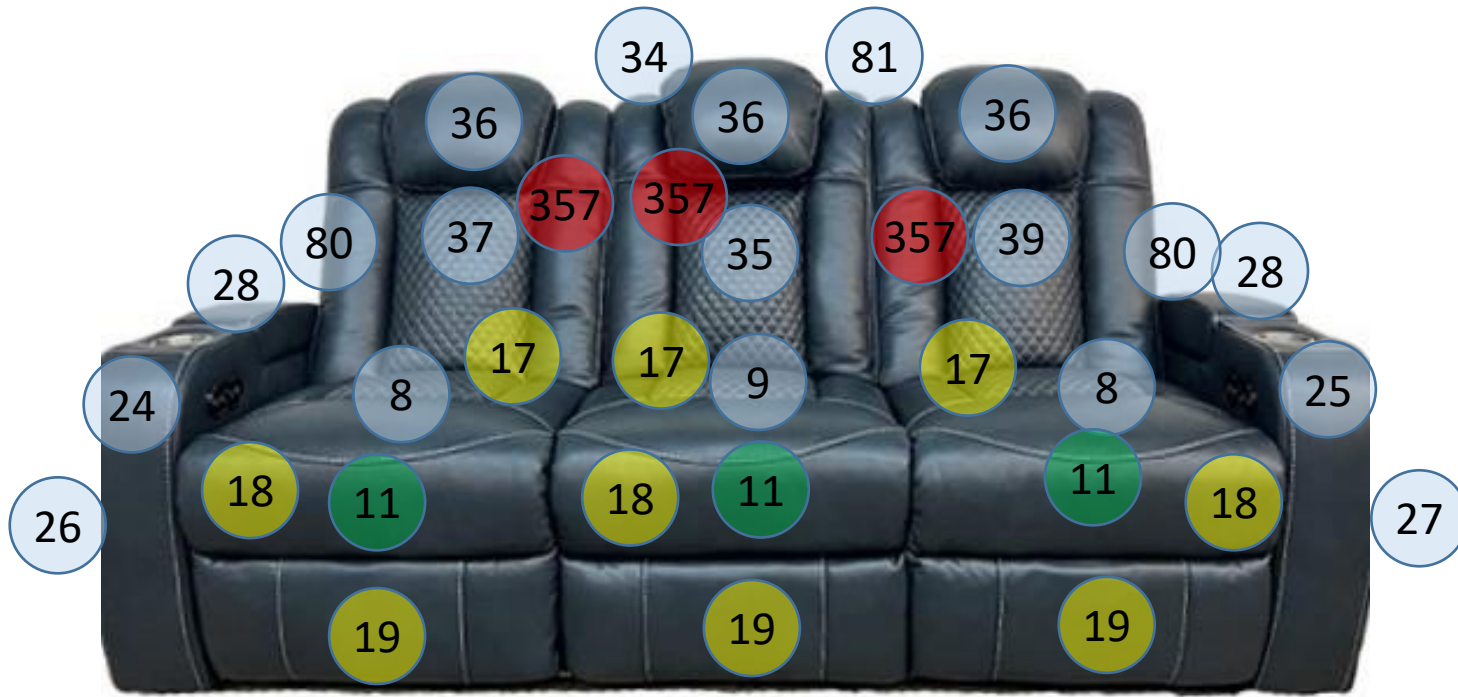

3660315

Call Out	Description
● (Red)	Blown Fiber
● (Yellow)	Cushion Chaise Pad - top Pad
● (Green)	Cushion Foam
● (Yellow)	KD Component
● (Blue)	Cover

Signature
DESIGN
BY **ASHLEY**®

29

46

71

101

108

134

165

143

145

149

157

216

217

419

235

237

252

260

261

365

425