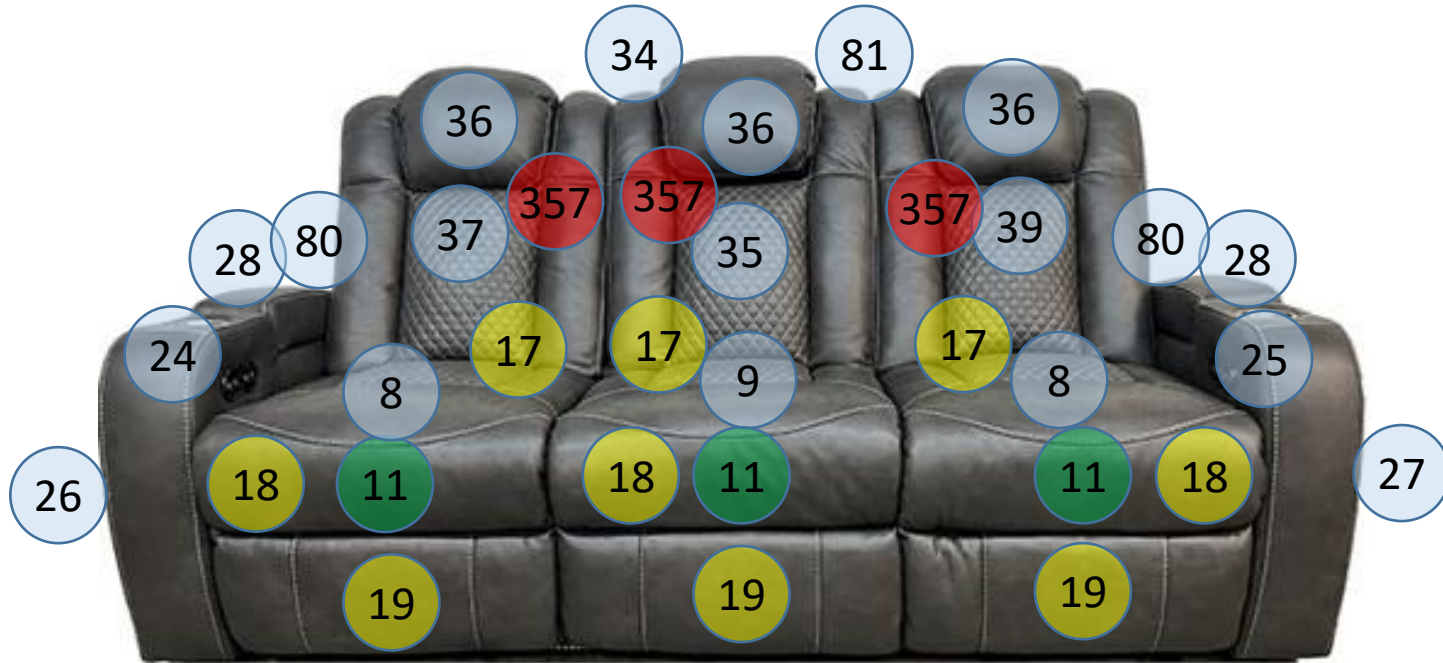

3660215

Call Out	Description
● (Red)	Blown Fiber
● (Yellow)	Cushion Chaise Pad - top Pad
● (Green)	Cushion Foam
● (Yellow)	KD Component
● (Blue)	Cover

Signature
DESIGN
BY **ASHLEY**®

29

46

71

101

108

134

165

143

145

149

157

216

217

419

235

237

252

260

261

365

425