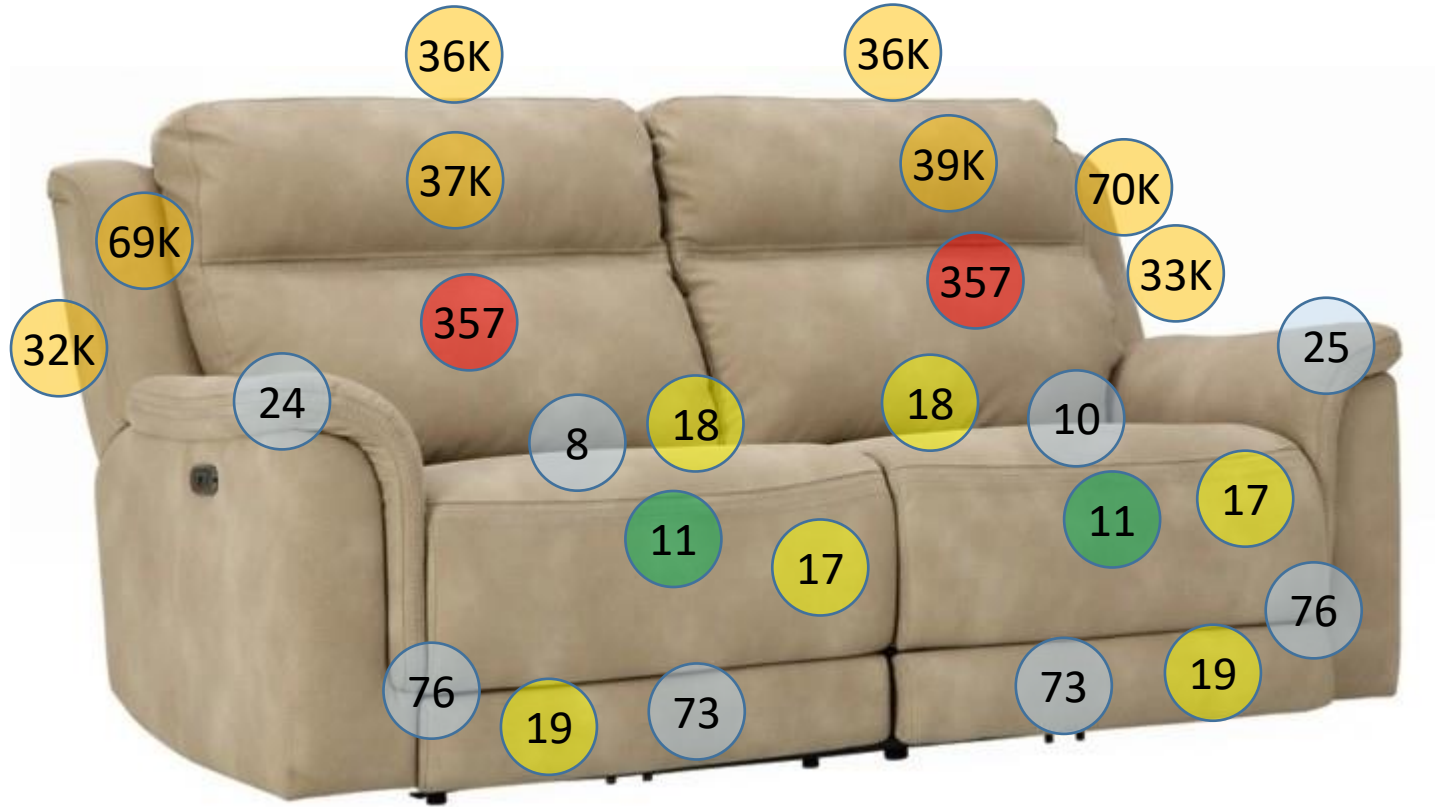

5930247

Call Out	Description
● (Red)	Blown Fiber
● (Yellow)	Cushion Chaise Pad - top Pad
● (Green)	Cushion Foam
● (Yellow)	KD Component
● (Blue)	Cover

Signature
DESIGN
BY **ASHLEY**®

22

12

13

16

14

15

21

23

26

40

41

20

593 SECTIONAL DIMENSIONS 3 PIECE CONFIGURATION