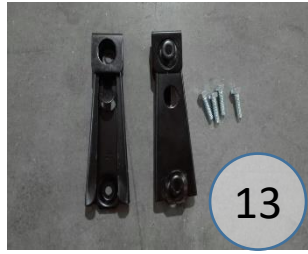

5930247

Call Out	Description
● (Red)	Blown Fiber
● (Yellow)	Cushion Chaise Pad - top Pad
● (Green)	Cushion Foam
● (Yellow)	KD Component
● (Blue)	Cover

Signature
DESIGN
BY **ASHLEY**®

22

12

13

16

14

15

21

23

26

40

41

20

593 SECTIONAL DIMENSIONS 3 PIECE CONFIGURATION