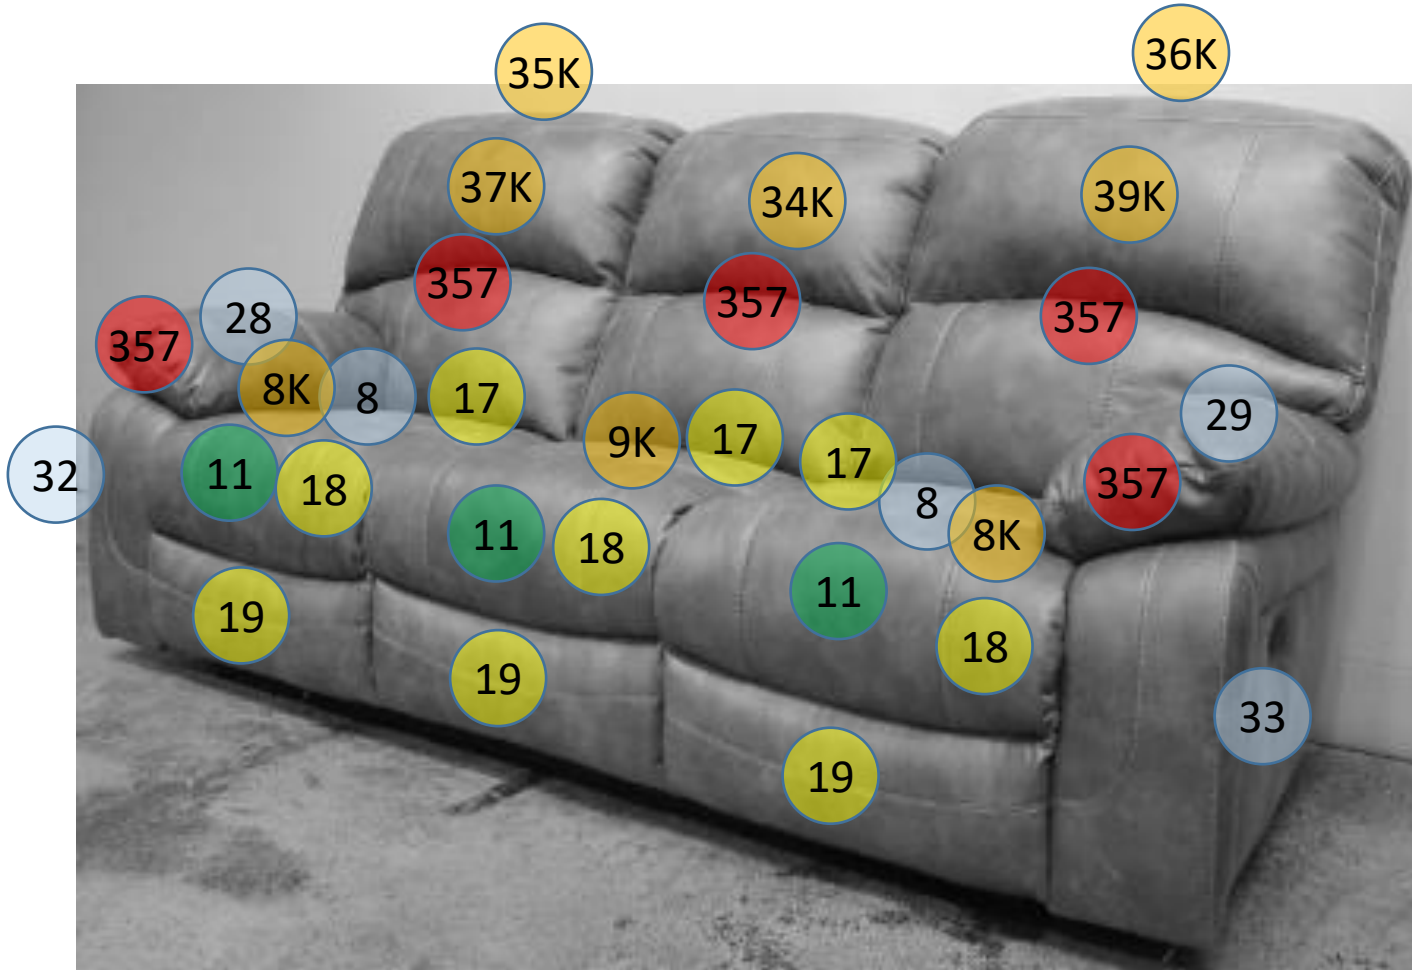

# 516-01-02-15

Call Out	Description
● (Red)	Blown Fiber
● (Yellow)	Cushion Chaise Pad - top Pad
● (Green)	Cushion Foam
● (Orange)	KD Component
● (Light Blue)	Cover