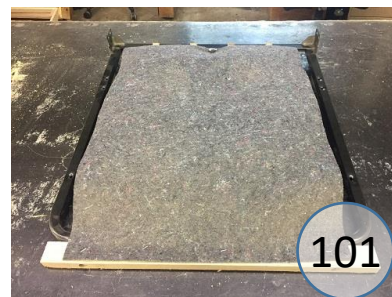

516-01-02-15

Call Out	Description
● (Red)	Blown Fiber
● (Yellow)	Cushion Chaise Pad - top Pad
● (Green)	Cushion Foam
● (Orange)	KD Component
● (Light Blue)	Cover

516-01-02-18

Call Out	Description
● (Red)	Blown Fiber
● (Yellow)	Cushion Chaise Pad - top Pad
● (Green)	Cushion Foam
● (Orange)	KD Component
● (Light Blue)	Cover

516-01-02-13

Call Out	Description
● (Red)	Blown Fiber
● (Yellow)	Cushion Chaise Pad - top Pad
● (Green)	Cushion Foam
● (Yellow)	KD Component
● (Light Blue)	Cover