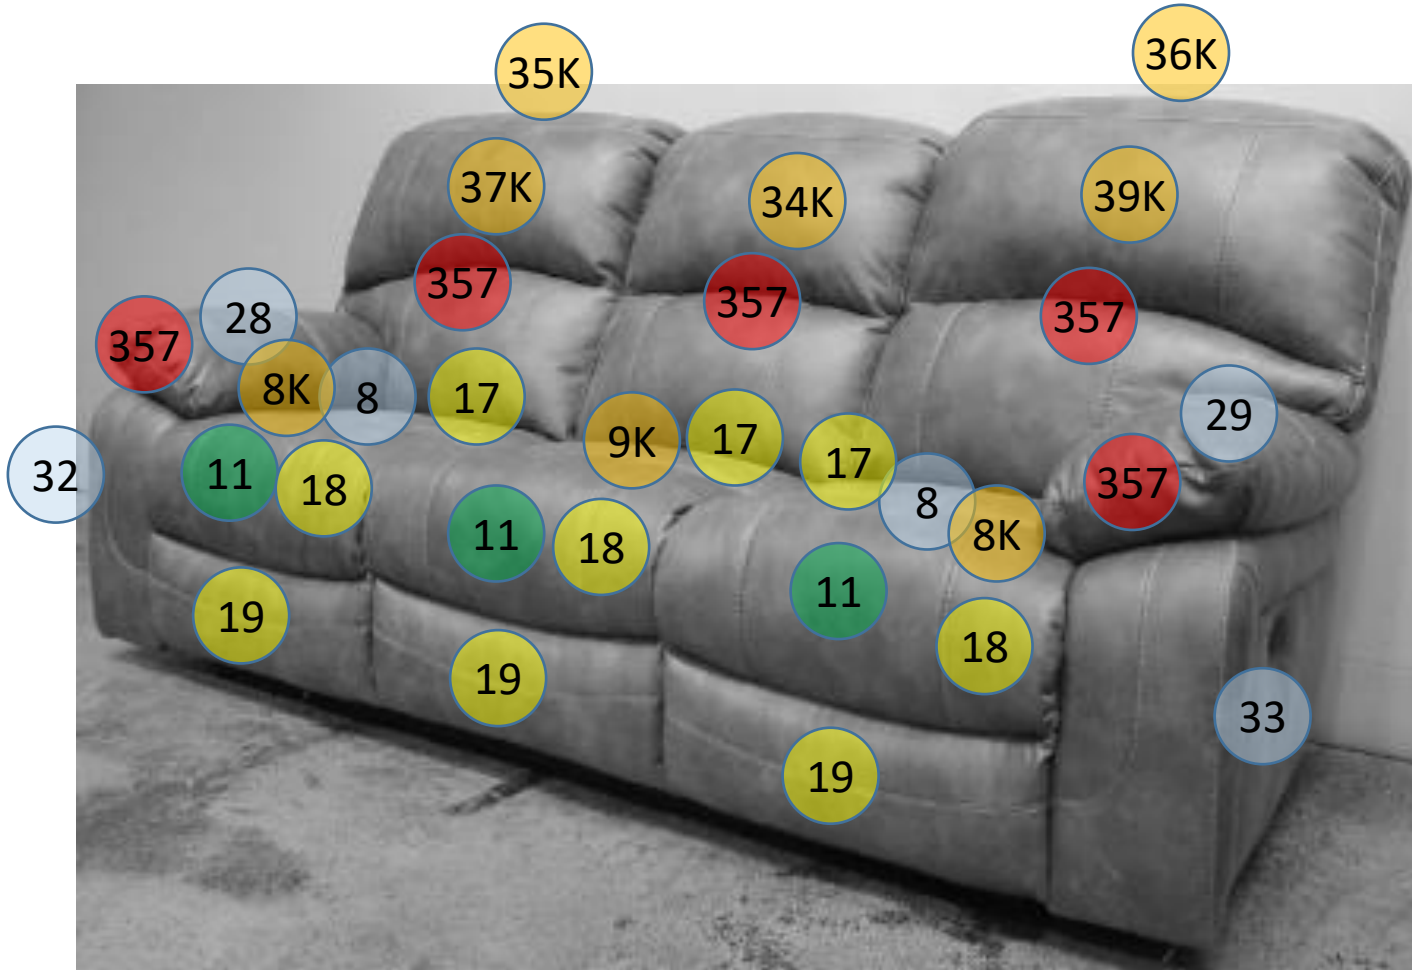

516-01-02-15

Call Out	Description
● (Red)	Blown Fiber
● (Yellow)	Cushion Chaise Pad - top Pad
● (Green)	Cushion Foam
● (Orange)	KD Component
● (Light Blue)	Cover

516-01-02-18

Call Out	Description
● (Red)	Blown Fiber
● (Yellow)	Cushion Chaise Pad - top Pad
● (Green)	Cushion Foam
● (Orange)	KD Component
● (Light Blue)	Cover

516-01-02-13

Call Out	Description
● (Red)	Blown Fiber
● (Yellow)	Cushion Chaise Pad - top Pad
● (Green)	Cushion Foam
● (Yellow)	KD Component
● (Light Blue)	Cover