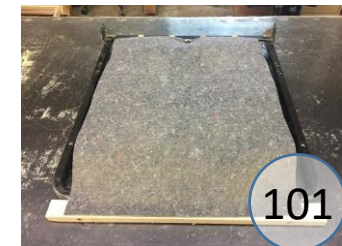

516-01-02-15

Call Out	Description
● (Red)	Blown Fiber
● (Yellow)	Cushion Chaise Pad - top Pad
● (Green)	Cushion Foam
● (Orange)	KD Component
● (Light Blue)	Cover

516-01-02-18

Call Out	Description
● (Red)	Blown Fiber
● (Yellow)	Cushion Chaise Pad - top Pad
● (Green)	Cushion Foam
● (Orange)	KD Component
● (Light Blue)	Cover

516-01-02-13

Call Out	Description
● (Red)	Blown Fiber
● (Yellow)	Cushion Chaise Pad - top Pad
● (Green)	Cushion Foam
● (Yellow)	KD Component
● (Light Blue)	Cover