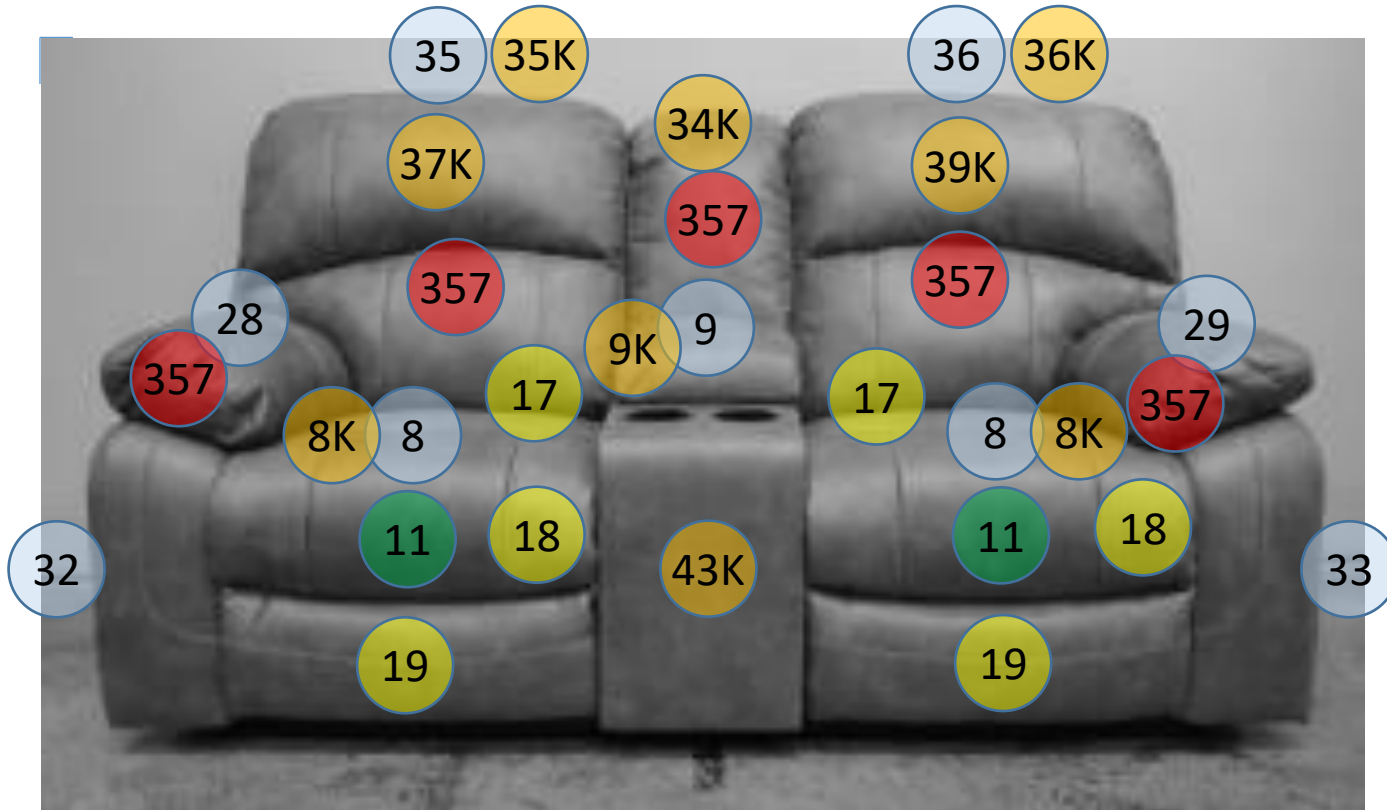

516-01-02-15

Call Out	Description
● (Red)	Blown Fiber
● (Yellow)	Cushion Chaise Pad - top Pad
● (Green)	Cushion Foam
● (Orange)	KD Component
● (Light Blue)	Cover

516-01-02-18

Call Out	Description
● (Red)	Blown Fiber
● (Yellow)	Cushion Chaise Pad - top Pad
● (Green)	Cushion Foam
● (Orange)	KD Component
● (Light Blue)	Cover

516-01-02-13

Call Out	Description
● (Red)	Blown Fiber
● (Yellow)	Cushion Chaise Pad - top Pad
● (Green)	Cushion Foam
● (Yellow)	KD Component
● (Light Blue)	Cover