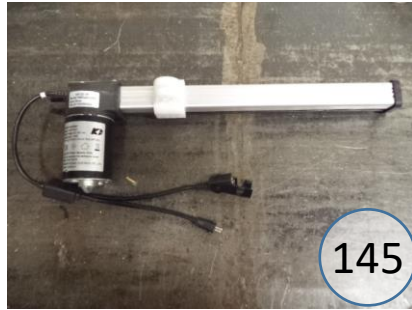

516-01-02-15

Call Out	Description
● (Red)	Blown Fiber
● (Yellow)	Cushion Chaise Pad - top Pad
● (Green)	Cushion Foam
● (Orange)	KD Component
● (Light Blue)	Cover

516-01-02-18

Call Out	Description
● (Red)	Blown Fiber
● (Yellow)	Cushion Chaise Pad - top Pad
● (Green)	Cushion Foam
● (Orange)	KD Component
● (Light Blue)	Cover

516-01-02-13

Call Out	Description
● (Red)	Blown Fiber
● (Yellow)	Cushion Chaise Pad - top Pad
● (Green)	Cushion Foam
● (Yellow)	KD Component
● (Light Blue)	Cover