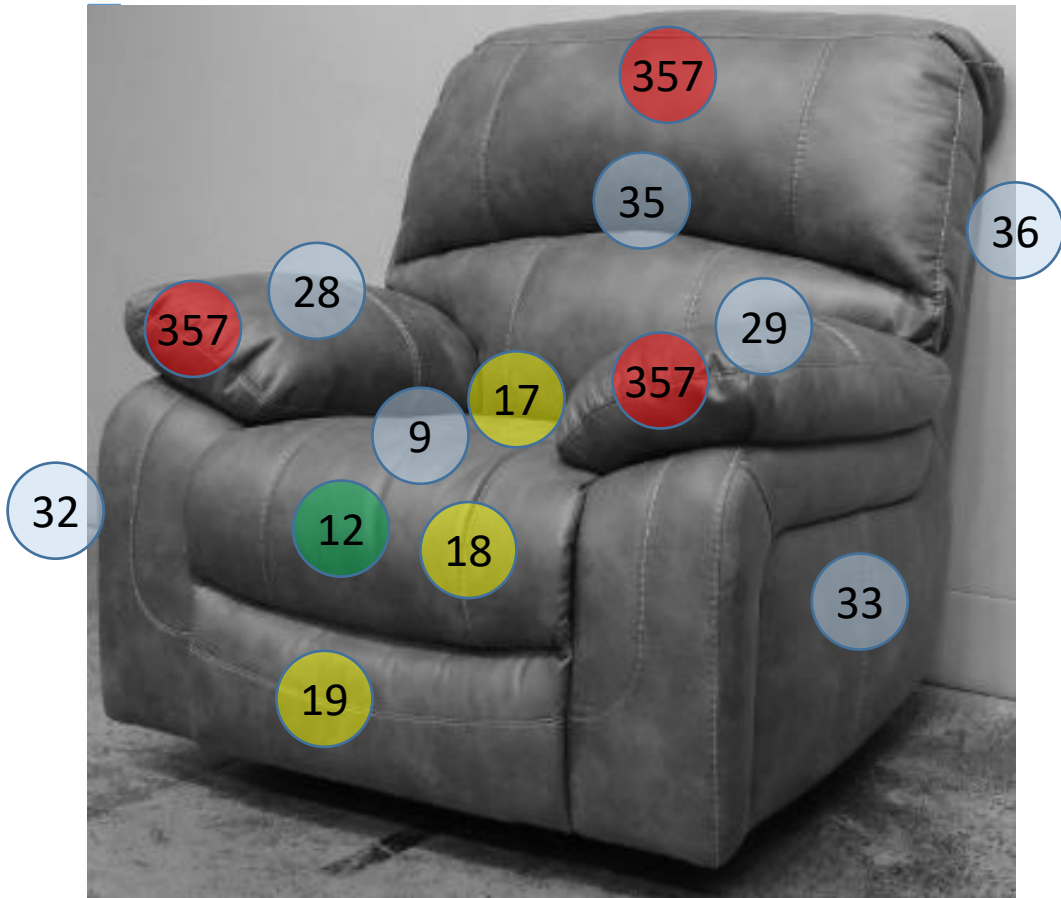

516-01-02-15

Call Out	Description
● (Red)	Blown Fiber
● (Yellow)	Cushion Chaise Pad - top Pad
● (Green)	Cushion Foam
● (Orange)	KD Component
● (Light Blue)	Cover

516-01-02-18

Call Out	Description
● (Red)	Blown Fiber
● (Yellow)	Cushion Chaise Pad - top Pad
● (Green)	Cushion Foam
● (Orange)	KD Component
● (Light Blue)	Cover

516-01-02-13

Call Out	Description
● (Red)	Blown Fiber
● (Yellow)	Cushion Chaise Pad - top Pad
● (Green)	Cushion Foam
● (Yellow)	KD Component
● (Light Blue)	Cover