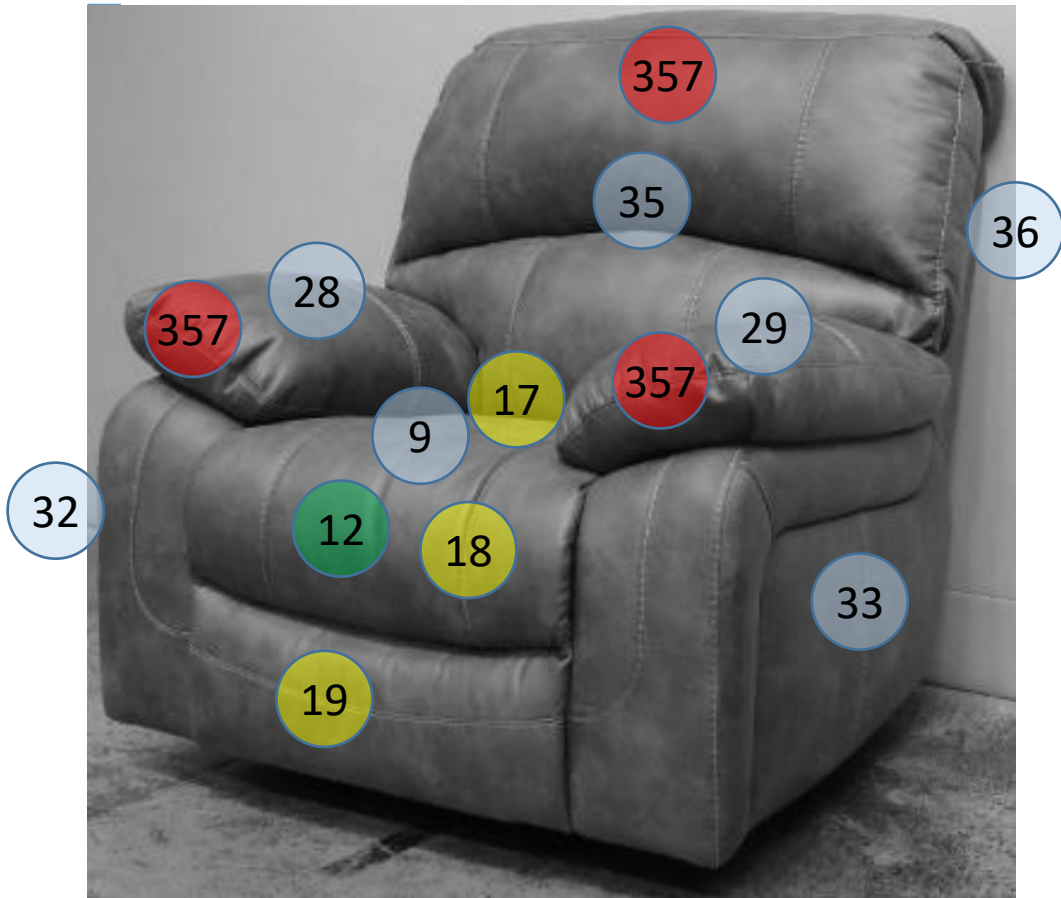

# 516-01-02-13

Call Out	Description
● (Red)	Blown Fiber
● (Yellow)	Cushion Chaise Pad - top Pad
● (Green)	Cushion Foam
● (Yellow)	KD Component
● (Blue)	Cover