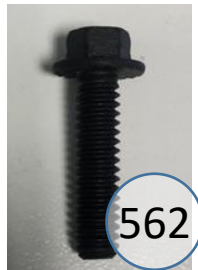

9070318

Call Out	Description
●	Blown Fiber
●	Cushion Chaise Pad - top Pad
●	Cushion Foam
●	KD Component
●	Cover

Signature
DESIGN
BY **ASHLEY**®

Signature
DESIGN
BY **ASHLEY**®

101

105

134

439

Replaceable Parts

145

31715/31716

30382

Replaceable Parts