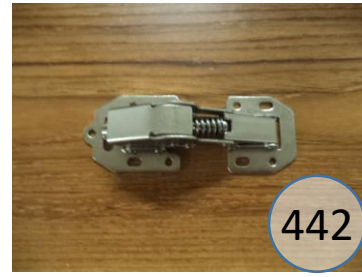

9070318

Call Out	Description
●	Blown Fiber
●	Cushion Chaise Pad - top Pad
●	Cushion Foam
●	KD Component
●	Cover

Signature
DESIGN
BY **ASHLEY**®

Signature
DESIGN
BY **ASHLEY**®

101

105

134

439

Replaceable Parts

145

31715/31716

30382

Replaceable Parts