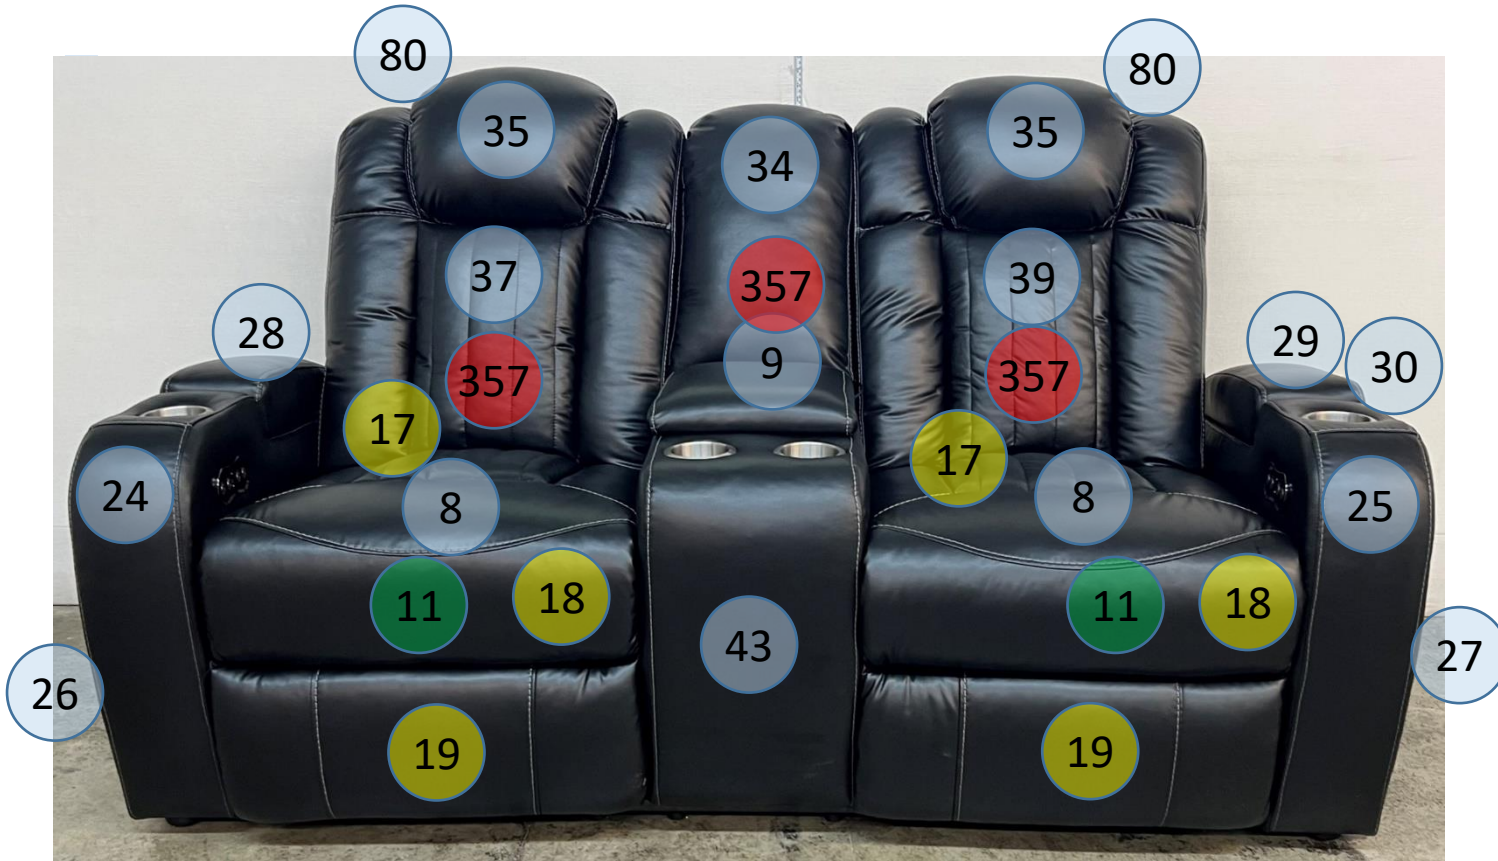

9070318

Call Out	Description
●	Blown Fiber
●	Cushion Chaise Pad - top Pad
●	Cushion Foam
●	KD Component
●	Cover

Signature
DESIGN
BY **ASHLEY**®

Signature
DESIGN
BY **ASHLEY**®

101

105

134

439

Replaceable Parts

145

31715/31716

30382

Replaceable Parts