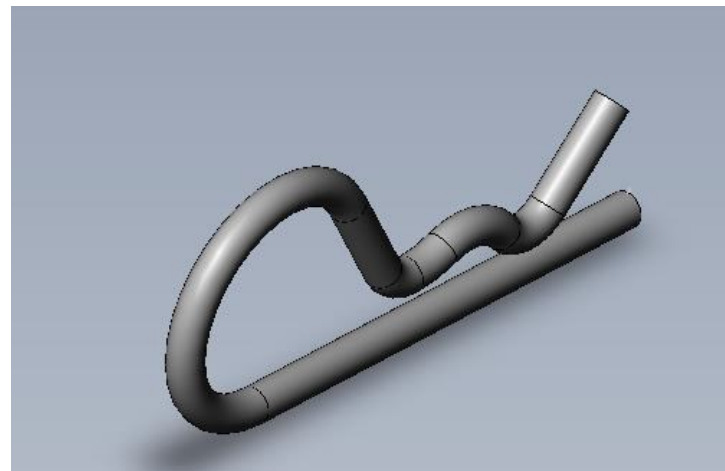

9070318

Call Out	Description
●	Blown Fiber
●	Cushion Chaise Pad - top Pad
●	Cushion Foam
●	KD Component
●	Cover

Signature
DESIGN
BY **ASHLEY**®

Signature
DESIGN
BY **ASHLEY**®

101

105

134

439

Replaceable Parts

145

31715/31716

30382

Replaceable Parts