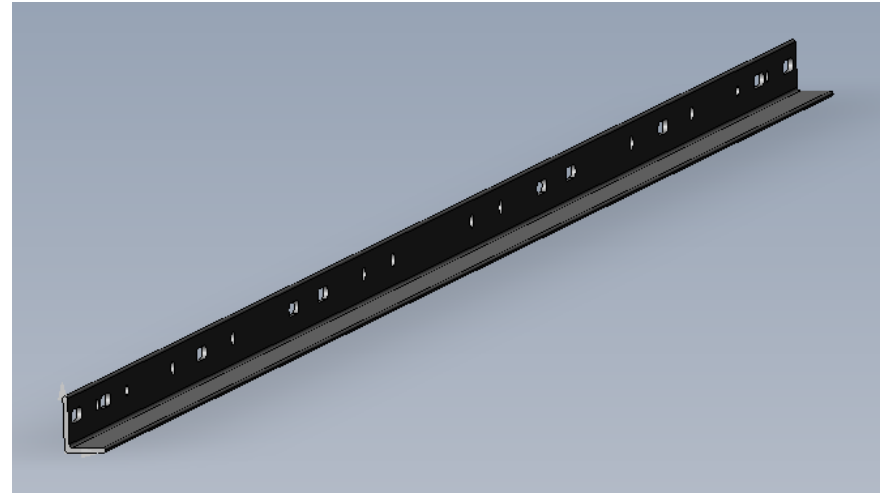

9070318

Call Out	Description
●	Blown Fiber
●	Cushion Chaise Pad - top Pad
●	Cushion Foam
●	KD Component
●	Cover

Signature
DESIGN
BY **ASHLEY**®

Signature
DESIGN
BY **ASHLEY**®

101

105

134

439

Replaceable Parts

145

31715/31716

30382

Replaceable Parts