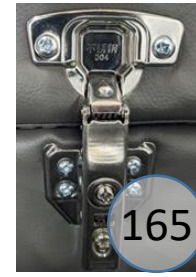

9070318

Call Out	Description
●	Blown Fiber
●	Cushion Chaise Pad - top Pad
●	Cushion Foam
●	KD Component
●	Cover

Signature
DESIGN
BY **ASHLEY**®

Signature
DESIGN
BY **ASHLEY**®

101

105

134

439