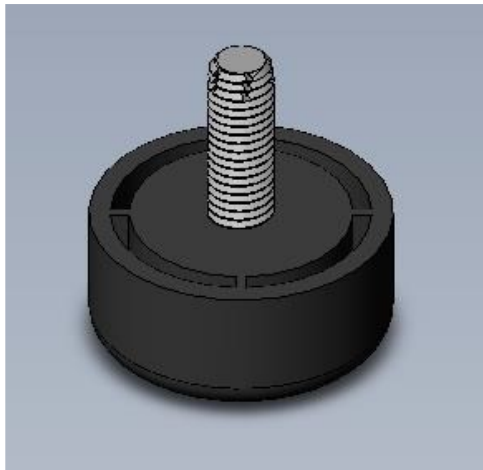

9070318

Call Out	Description
●	Blown Fiber
●	Cushion Chaise Pad - top Pad
●	Cushion Foam
●	KD Component
●	Cover

Signature
DESIGN
BY **ASHLEY**®

Signature
DESIGN
BY **ASHLEY**®

101

105

134

439

Replaceable Parts

145

31715/31716

30382

Replaceable Parts