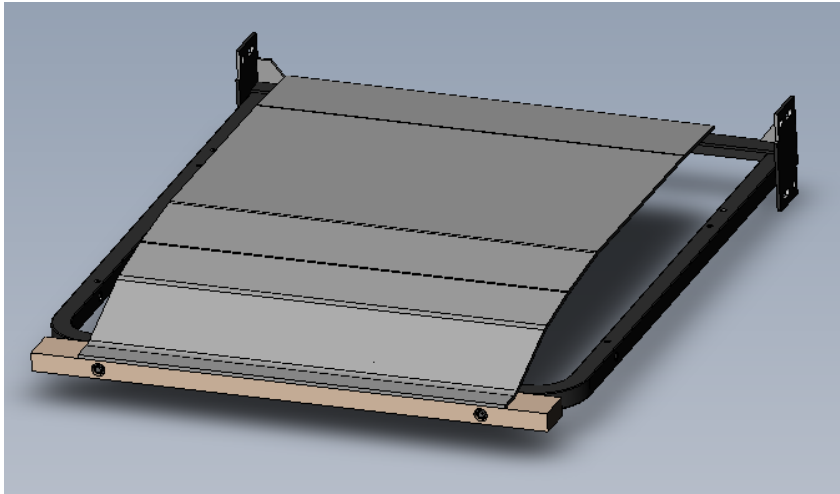

9070318

Call Out	Description
●	Blown Fiber
●	Cushion Chaise Pad - top Pad
●	Cushion Foam
●	KD Component
●	Cover

Signature
DESIGN
BY **ASHLEY**®

Signature
DESIGN
BY **ASHLEY**®

101

105

134

439

Replaceable Parts

145

31715/31716

30382

Replaceable Parts