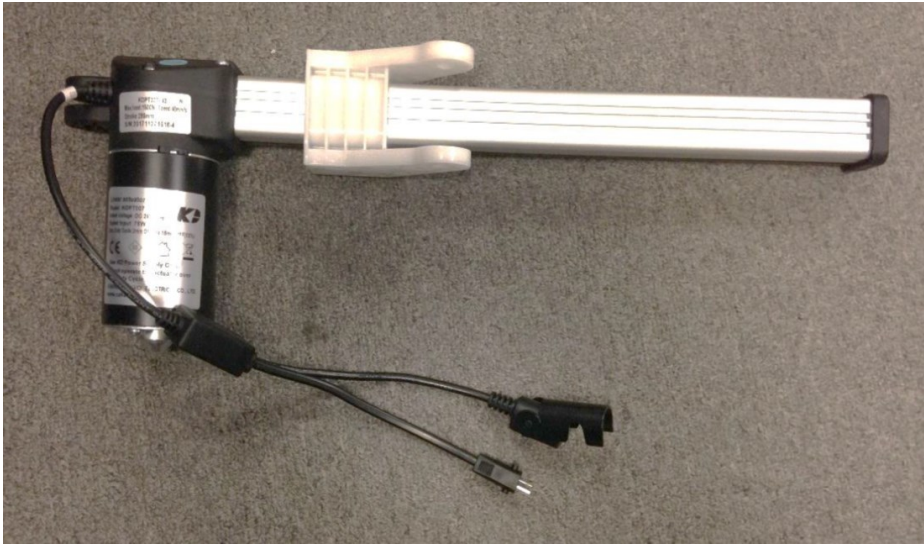

9070318

Call Out	Description
●	Blown Fiber
●	Cushion Chaise Pad - top Pad
●	Cushion Foam
●	KD Component
●	Cover

Signature
DESIGN
BY **ASHLEY**®

Signature
DESIGN
BY **ASHLEY**®

101

105

134

439

Replaceable Parts

145

31715/31716

30382

Replaceable Parts