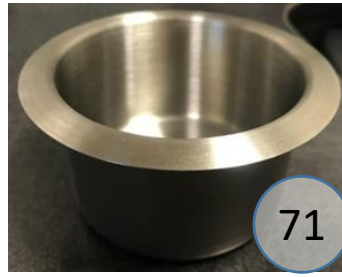

9070318

Call Out	Description
●	Blown Fiber
●	Cushion Chaise Pad - top Pad
●	Cushion Foam
●	KD Component
●	Cover

Signature
DESIGN
BY **ASHLEY**®

Signature
DESIGN
BY **ASHLEY**®

101

105

134

439

Replaceable Parts

145

31715/31716

30382

Replaceable Parts