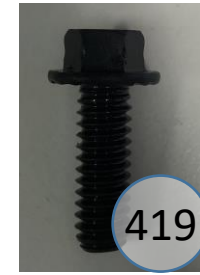

538-03-04-87

Call Out	Description
● (Red)	Blown Fiber
● (Yellow)	Cushion Chaise Pad - top Pad
● (Green)	Cushion Foam
● (Yellow)	KD Component
● (Blue)	Cover

Signature
DESIGN
BY **ASHLEY**®

Signature
DESIGN
BY **ASHLEY**®

538-03-04-74

Call Out	Description
● (Red)	Blown Fiber
● (Yellow)	Cushion Chaise Pad - top Pad
● (Green)	Cushion Foam
● (Orange)	KD Component
● (Blue)	Cover

Signature
DESIGN
BY **ASHLEY**®

538-03-04-98

Call Out	Description
● (Red)	Blown Fiber
● (Yellow)	Cushion Chaise Pad - top Pad
● (Green)	Cushion Foam
● (Orange)	KD Component
● (Light Blue)	Cover