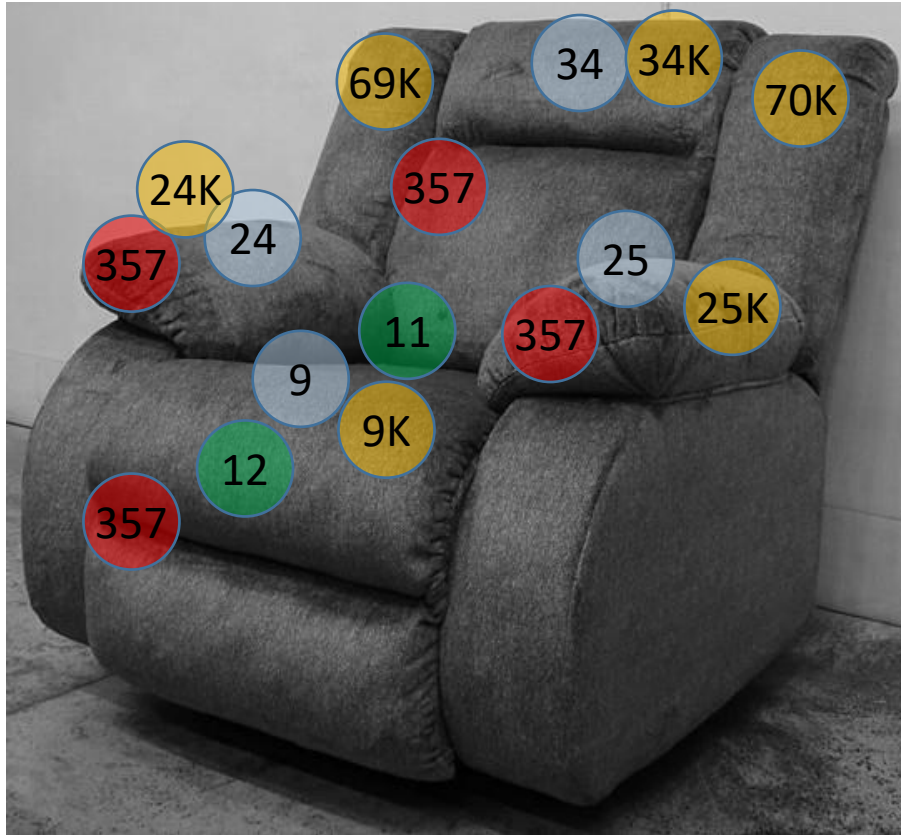

538-03-04-87

Call Out	Description
● (Red)	Blown Fiber
● (Yellow)	Cushion Chaise Pad - top Pad
● (Green)	Cushion Foam
● (Yellow)	KD Component
● (Blue)	Cover

Signature
DESIGN
BY **ASHLEY**®

Signature
DESIGN
BY **ASHLEY**®

538-03-04-74

Call Out	Description
● (Red)	Blown Fiber
● (Yellow)	Cushion Chaise Pad - top Pad
● (Green)	Cushion Foam
● (Orange)	KD Component
● (Blue)	Cover

Signature
DESIGN
BY **ASHLEY**®

538-03-04-98

Call Out	Description
● (Red)	Blown Fiber
● (Yellow)	Cushion Chaise Pad - top Pad
● (Green)	Cushion Foam
● (Orange)	KD Component
● (Light Blue)	Cover