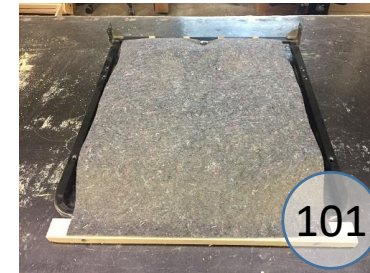

538-03-04-87

Call Out	Description
● (Red)	Blown Fiber
● (Yellow)	Cushion Chaise Pad - top Pad
● (Green)	Cushion Foam
● (Yellow)	KD Component
● (Blue)	Cover

Signature
DESIGN
BY **ASHLEY**®

Signature
DESIGN
BY **ASHLEY**®

538-03-04-74

Call Out	Description
● (Red)	Blown Fiber
● (Yellow)	Cushion Chaise Pad - top Pad
● (Green)	Cushion Foam
● (Orange)	KD Component
● (Blue)	Cover

Signature
DESIGN
BY **ASHLEY**®

538-03-04-98

Call Out	Description
● (Red)	Blown Fiber
● (Yellow)	Cushion Chaise Pad - top Pad
● (Green)	Cushion Foam
● (Orange)	KD Component
● (Light Blue)	Cover