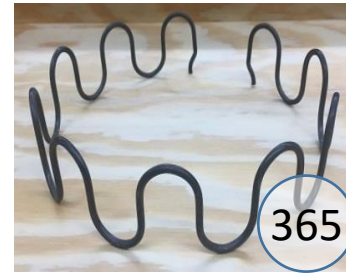

538-03-04-87

Call Out	Description
● (Red)	Blown Fiber
● (Yellow)	Cushion Chaise Pad - top Pad
● (Green)	Cushion Foam
● (Yellow)	KD Component
● (Blue)	Cover

Signature
DESIGN
BY **ASHLEY**®

Signature
DESIGN
BY **ASHLEY**®

538-03-04-74

Call Out	Description
● (Red)	Blown Fiber
● (Yellow)	Cushion Chaise Pad - top Pad
● (Green)	Cushion Foam
● (Orange)	KD Component
● (Blue)	Cover

Signature
DESIGN
BY **ASHLEY**®

538-03-04-98

Call Out	Description
● (Red)	Blown Fiber
● (Yellow)	Cushion Chaise Pad - top Pad
● (Green)	Cushion Foam
● (Orange)	KD Component
● (Light Blue)	Cover