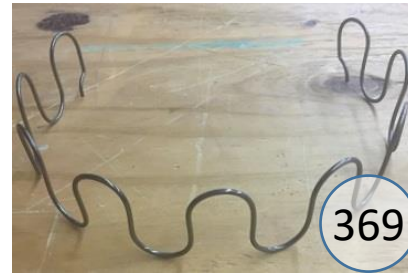

538-03-04-87

Call Out	Description
● (Red)	Blown Fiber
● (Yellow)	Cushion Chaise Pad - top Pad
● (Green)	Cushion Foam
● (Yellow)	KD Component
● (Blue)	Cover

Signature
DESIGN
BY **ASHLEY**®

Signature
DESIGN
BY **ASHLEY**®

538-03-04-74

Call Out	Description
● (Red)	Blown Fiber
● (Yellow)	Cushion Chaise Pad - top Pad
● (Green)	Cushion Foam
● (Orange)	KD Component
● (Blue)	Cover

Signature
DESIGN
BY **ASHLEY**®

538-03-04-98

Call Out	Description
● (Red)	Blown Fiber
● (Yellow)	Cushion Chaise Pad - top Pad
● (Green)	Cushion Foam
● (Orange)	KD Component
● (Light Blue)	Cover