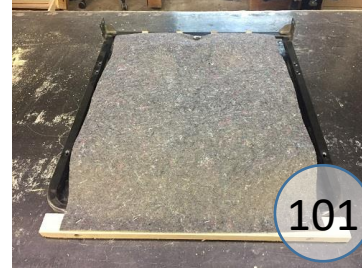

538-03-04-87

Call Out	Description
● (Red)	Blown Fiber
● (Yellow)	Cushion Chaise Pad - top Pad
● (Green)	Cushion Foam
● (Yellow)	KD Component
● (Blue)	Cover

Signature
DESIGN
BY **ASHLEY**®

Signature
DESIGN
BY **ASHLEY**®

538-03-04-74

Call Out	Description
● (Red)	Blown Fiber
● (Yellow)	Cushion Chaise Pad - top Pad
● (Green)	Cushion Foam
● (Orange)	KD Component
● (Blue)	Cover

Signature
DESIGN
BY **ASHLEY**®

538-03-04-98

Call Out	Description
● (Red)	Blown Fiber
● (Yellow)	Cushion Chaise Pad - top Pad
● (Green)	Cushion Foam
● (Orange)	KD Component
● (Light Blue)	Cover