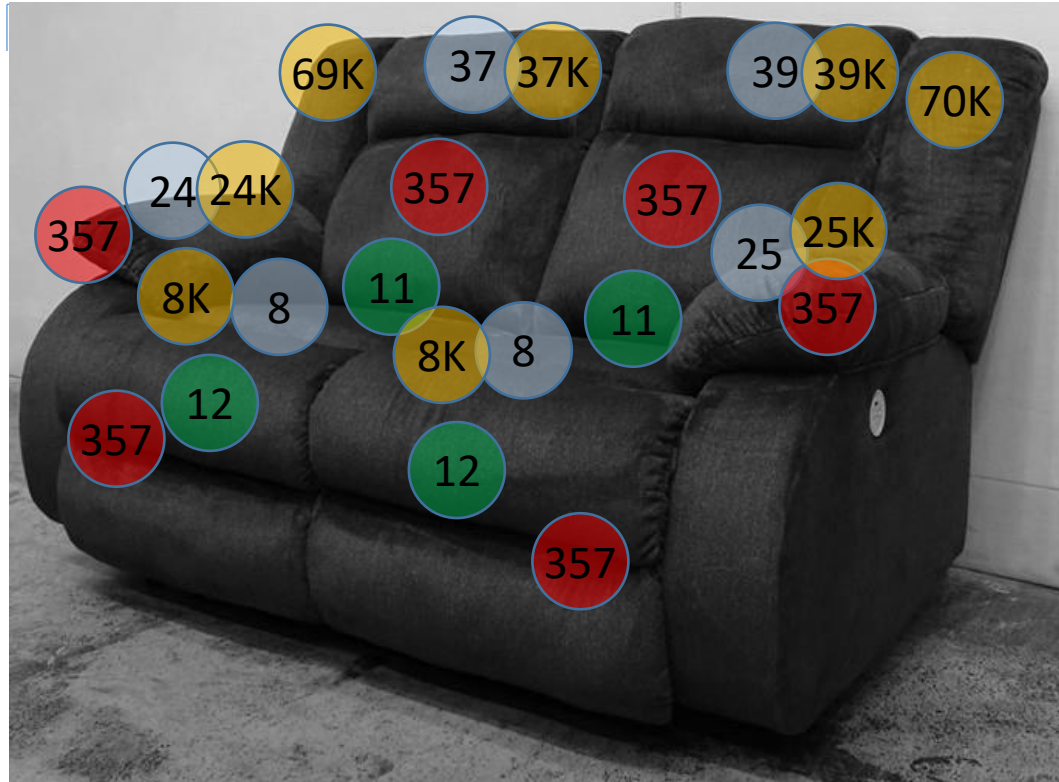

538-03-04-87

Call Out	Description
● (Red)	Blown Fiber
● (Yellow)	Cushion Chaise Pad - top Pad
● (Green)	Cushion Foam
● (Yellow)	KD Component
● (Blue)	Cover

Signature
DESIGN
BY **ASHLEY**®

Signature
DESIGN
BY **ASHLEY**®

538-03-04-74

Call Out	Description
● (Red)	Blown Fiber
● (Yellow)	Cushion Chaise Pad - top Pad
● (Green)	Cushion Foam
● (Orange)	KD Component
● (Blue)	Cover

Signature
DESIGN
BY **ASHLEY**®

538-03-04-98

Call Out	Description
● (Red)	Blown Fiber
● (Yellow)	Cushion Chaise Pad - top Pad
● (Green)	Cushion Foam
● (Orange)	KD Component
● (Light Blue)	Cover