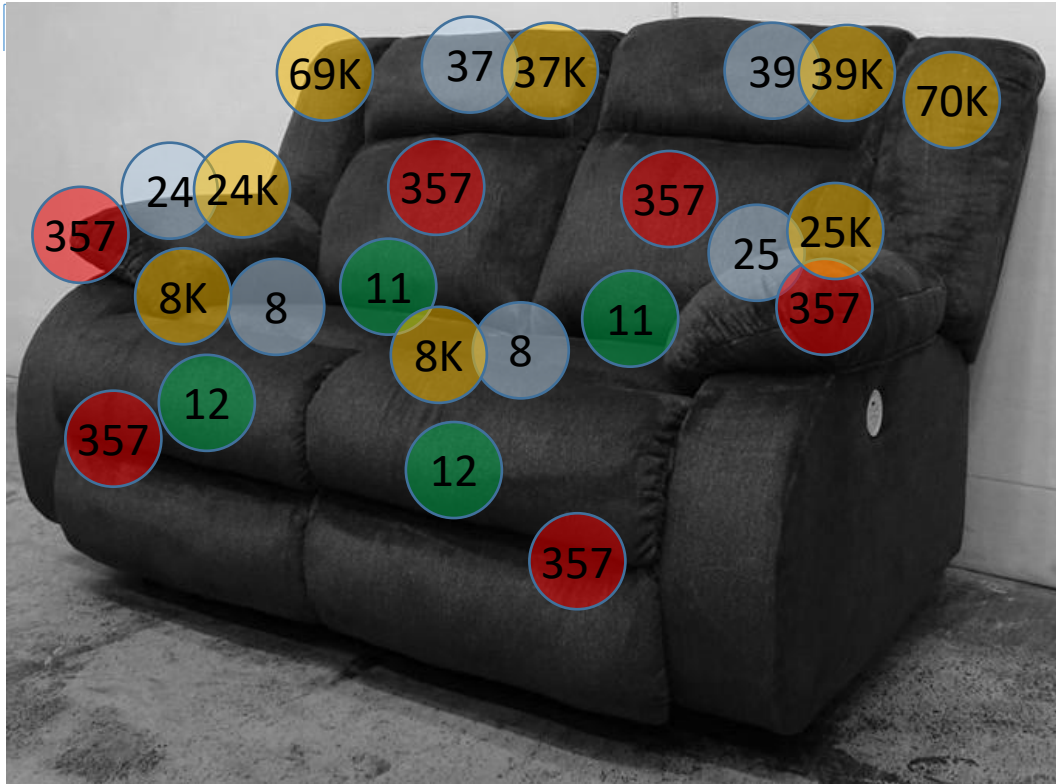

538-03-04-74

Call Out	Description
● (Red)	Blown Fiber
● (Yellow)	Cushion Chaise Pad - top Pad
● (Green)	Cushion Foam
● (Yellow)	KD Component
● (Blue)	Cover

Signature
DESIGN
BY **ASHLEY**®