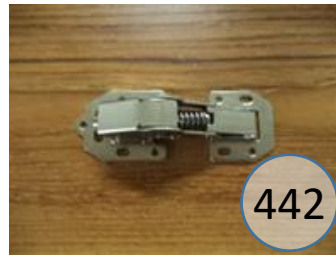

3320187

Call Out	Description
● (Red)	Blown Fiber
● (Yellow)	Cushion Chaise Pad - top Pad
● (Green)	Cushion Foam
● (Yellow)	KD Component
● (Blue)	Cover

Signature
DESIGN
BY **ASHLEY**®

Signature
DESIGN
BY **ASHLEY**®

3320196

Call Out	Description
● (Red)	Blown Fiber
● (Yellow)	Cushion Chaise Pad - top Pad
● (Green)	Cushion Foam
● (Orange)	KD Component
● (Blue)	Cover

Signature
DESIGN
BY **ASHLEY**®

3320198

Call Out	Description
●	Blown Fiber
●	Cushion Chaise Pad - top Pad
●	Cushion Foam
●	KD Component
●	Cover