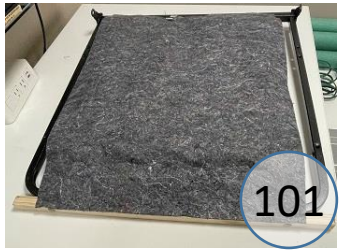

3320187

Call Out	Description
● (Red)	Blown Fiber
● (Yellow)	Cushion Chaise Pad - top Pad
● (Green)	Cushion Foam
● (Yellow)	KD Component
● (Blue)	Cover

Signature
DESIGN
BY **ASHLEY**®

Signature
DESIGN
BY **ASHLEY**®

3320196

Call Out	Description
● (Red)	Blown Fiber
● (Yellow)	Cushion Chaise Pad - top Pad
● (Green)	Cushion Foam
● (Orange)	KD Component
● (Blue)	Cover

Signature
DESIGN
BY **ASHLEY**®

3320198

Call Out	Description
●	Blown Fiber
●	Cushion Chaise Pad - top Pad
●	Cushion Foam
●	KD Component
●	Cover