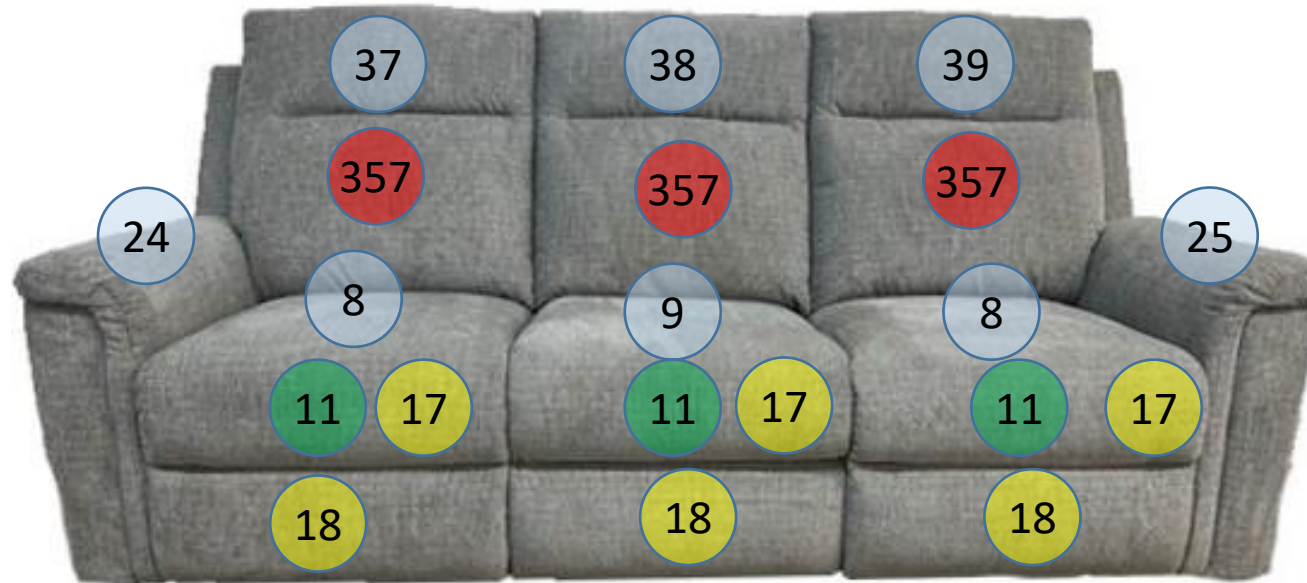

3320187

Call Out	Description
● (Red)	Blown Fiber
● (Yellow)	Cushion Chaise Pad - top Pad
● (Green)	Cushion Foam
● (Yellow)	KD Component
● (Blue)	Cover

Signature
DESIGN
BY **ASHLEY**®

Signature
DESIGN
BY **ASHLEY**®

3320196

Call Out	Description
● (Red)	Blown Fiber
● (Yellow)	Cushion Chaise Pad - top Pad
● (Green)	Cushion Foam
● (Orange)	KD Component
● (Blue)	Cover

Signature
DESIGN
BY **ASHLEY**®

3320198

Call Out	Description
●	Blown Fiber
●	Cushion Chaise Pad - top Pad
●	Cushion Foam
●	KD Component
●	Cover