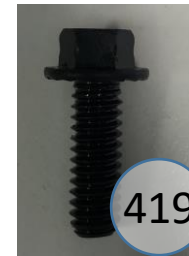

3320187

Call Out	Description
● (Red)	Blown Fiber
● (Yellow)	Cushion Chaise Pad - top Pad
● (Green)	Cushion Foam
● (Yellow)	KD Component
● (Blue)	Cover

Signature
DESIGN
BY **ASHLEY**®

Signature
DESIGN
BY **ASHLEY**®

3320196

Call Out	Description
● (Red)	Blown Fiber
● (Yellow)	Cushion Chaise Pad - top Pad
● (Green)	Cushion Foam
● (Orange)	KD Component
● (Blue)	Cover

Signature
DESIGN
BY **ASHLEY**®

3320198

Call Out	Description
●	Blown Fiber
●	Cushion Chaise Pad - top Pad
●	Cushion Foam
●	KD Component
●	Cover