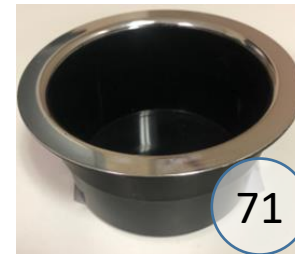

3320187

Call Out	Description
● (Red)	Blown Fiber
● (Yellow)	Cushion Chaise Pad - top Pad
● (Green)	Cushion Foam
● (Yellow)	KD Component
● (Blue)	Cover

Signature
DESIGN
BY **ASHLEY**®

Signature
DESIGN
BY **ASHLEY**®

3320196

Call Out	Description
● (Red)	Blown Fiber
● (Yellow)	Cushion Chaise Pad - top Pad
● (Green)	Cushion Foam
● (Orange)	KD Component
● (Blue)	Cover

Signature
DESIGN
BY **ASHLEY**®

3320198

Call Out	Description
●	Blown Fiber
●	Cushion Chaise Pad - top Pad
●	Cushion Foam
●	KD Component
●	Cover