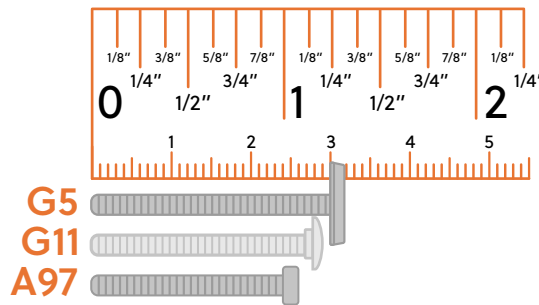

HARDWARE

Pro Tip: Tear this page out to reference hardware throughout the instructions.

This bag contains small parts that present a choking hazard for children under 3 years of age. These parts are for adult assembly only and should be permanently affixed to the furniture. Any unused parts should be discarded properly.

Esta bolsa contiene piezas pequeñas que presentan un peligro de asfixia. para niños menores de 3 años. Estas piezas son para adultos. montaje solamente y debe fijarse permanentemente a la muebles. Las piezas no utilizadas deben desecharse correctamente.

Ce sac contient de petites pièces qui présentent un risque d'étouffement pour les enfants de moins de 3 ans. Ces pièces sont pour adultes montage uniquement et doit être fixé de façon permanente au meubles. Toutes les pièces inutilisées doivent être jetées correctement.

Deze tas bevat kleine onderdelen die verstikkingsgevaar opleveren voor kinderen onder de 3 jaar. Deze onderdelen zijn voor volwassen montage alleen en moet permanent worden bevestigd aan de meubilair. Alle ongebruikte onderdelen moeten op de juiste manier worden weggegooid.