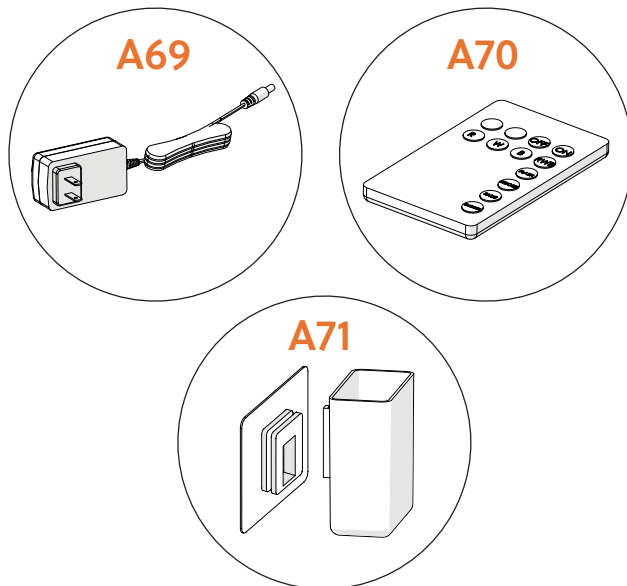

Assembly instructions for:
Headboard

Part # 175595 (04/18/24)

Life doesn't come with
instructions, but this does

HARDWARE

BUST OUT

REQUIRED TOOL

This bag contains small parts that present a choking hazard for children under 3 years of age. These parts are for adult assembly only and should be permanently affixed to the furniture. Any unused parts should be discarded properly.