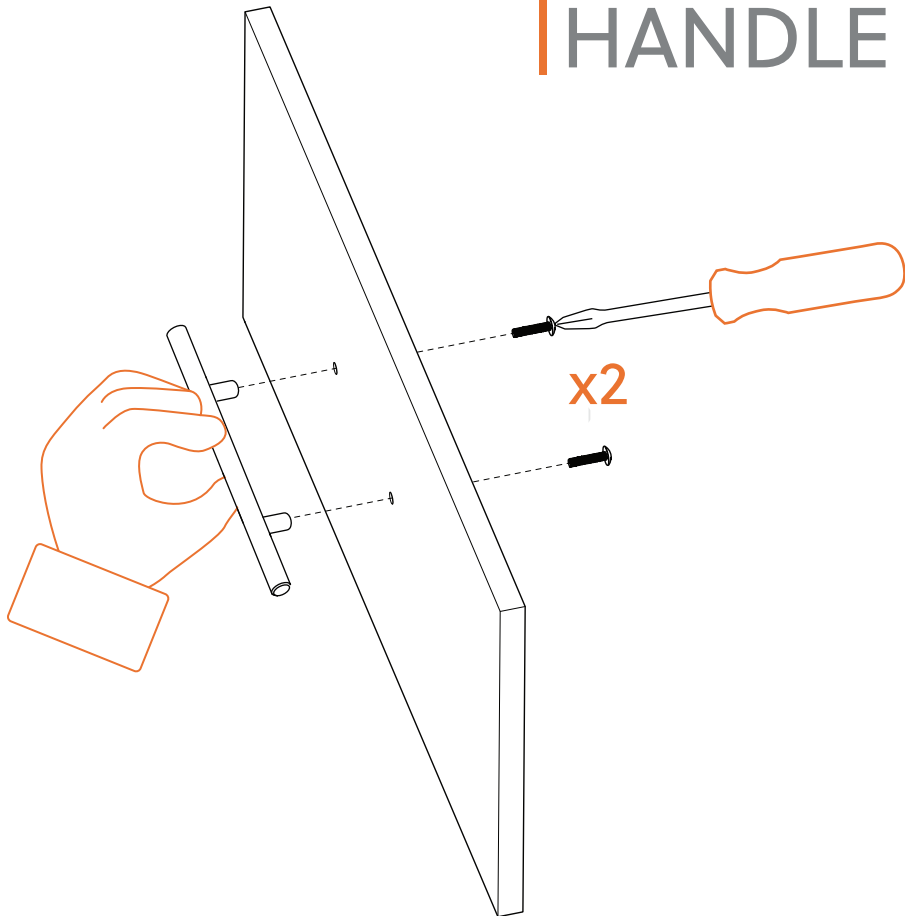

5

6

BUST OUT

REQUIRED TOOL

Assembly instructions for:

Handles & Knobs

Part # 10549174 (04/30/25)

HANDLE