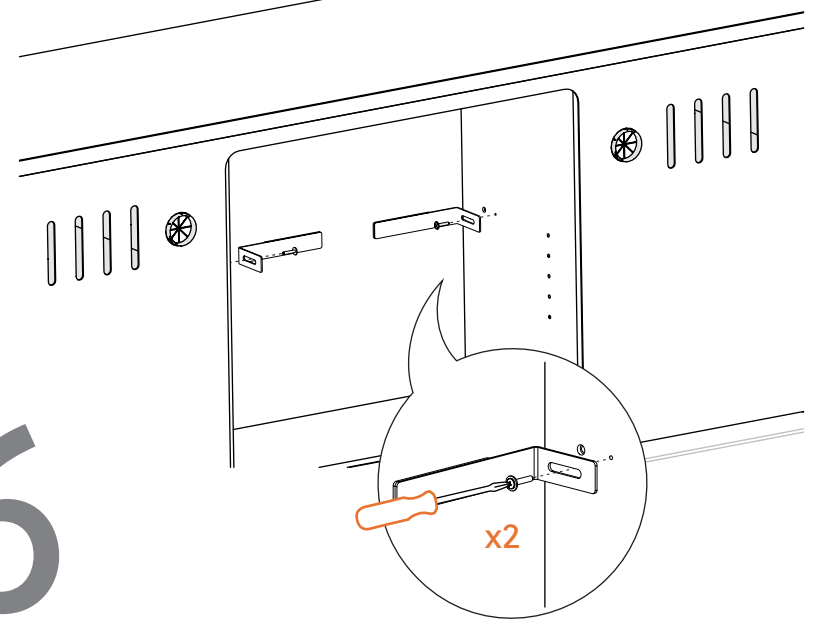

Life doesn't come with instructions, but this does

TOOLS

1

2

3

4

W100 01,02 Installation

5

W100-101,12 Installation

6

Assembly instructions for:

Reversible Door Instructions

Part # 143373 (05/08/23)

BUST OUT

REQUIRED TOOL

This bag contains small parts that present a choking hazard for children under 3 years of age. These parts are for adult assembly only and should be permanently affixed to the furniture. Any unused parts should be discarded properly.