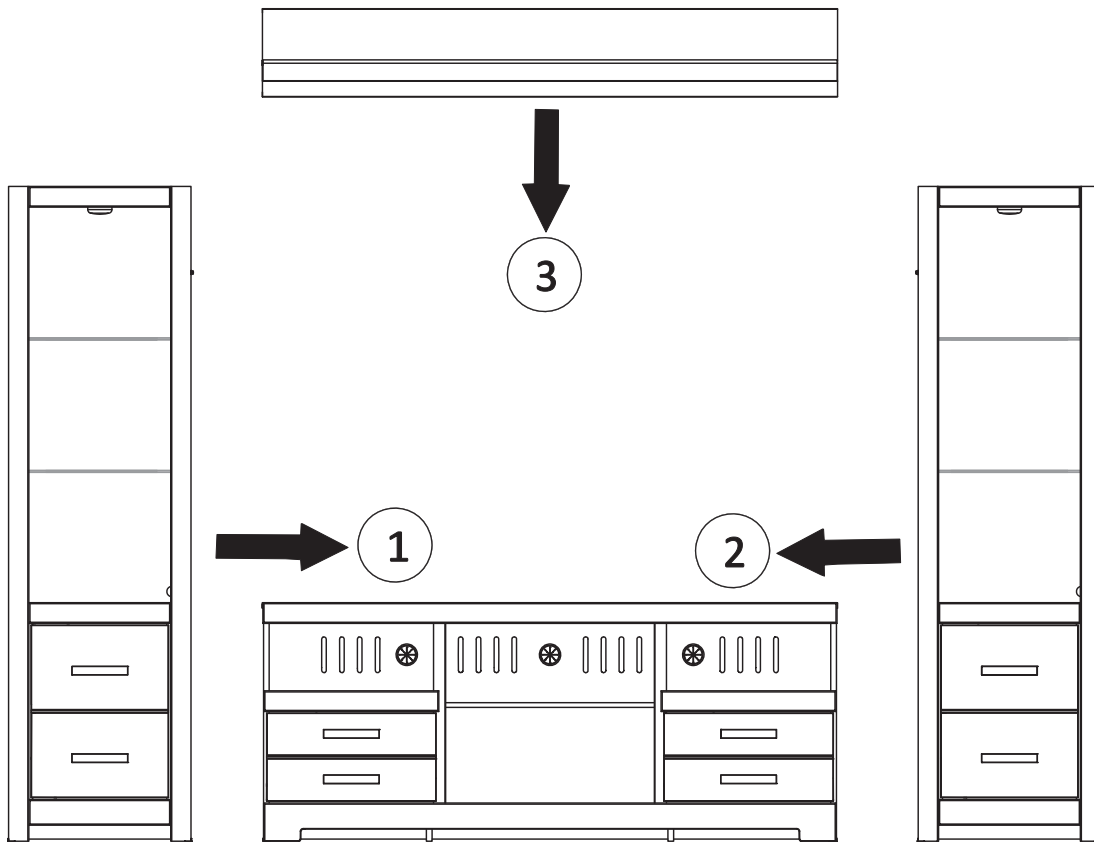

X2
8 x 5/8"
Pan Head

X4

X4
1/4-20 x 45mm

X4

X1

Step 1

Step 2

Step 3

Step 4

Step 5

Step 6

Step 7

Step 8

Assembly instructions for:
Fireplace

Part # 134721 (06/13/23)

Appearance of your unit may vary from those depicted above