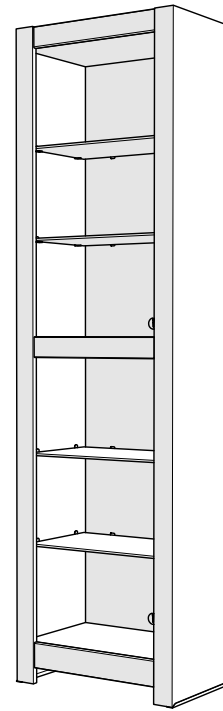

# Assembly instructions for: TV Stand

Part # 10523347 (01/17/24)

Life doesn't come with instructions, but this does

Scan Code for Video Tutorial

**WATCH NOW**

# The Pier

Part # 10529408 (01/17/24)

Scan Code for  
Video Tutorial

[WATCH NOW](#)

Life doesn't come with  
instructions, but this does

## HARDWARE

**B61 x16**

**B45 x4**

**B44 x1**

This bag contains small parts that present a choking hazard for children under 3 years of age. These parts are for adult assembly only and should be permanently affixed to the furniture. Any unused parts should be discarded properly.